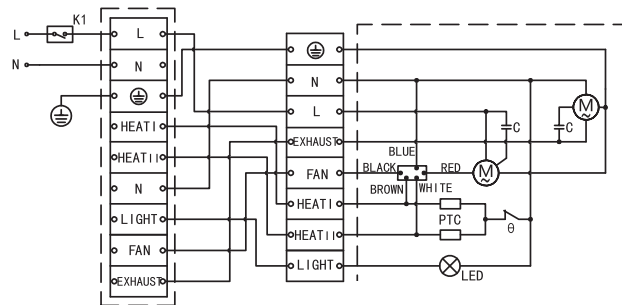

POWER

Rated Voltage: 250V, 10A

Maximum Watts (w) per Input:

Exhaust: 800w
Fan: 800w
Heat I: 1500w
Heat II: 1500w
Light: 800w

INCLUDES

- 1 x Remote Control Handpiece
- 1 x Receiver

WIRING

Fan Heater

SINGLE POLE SWITCH

4 IN 1 FAN HEATER

REMOTE CONTROL

Please refer to the Instruction Manual for additional wiring diagrams

Model	Colour	Outer Carton	EAN13 Barcode
VUBHR	White	19339310010224	9 339310 010227