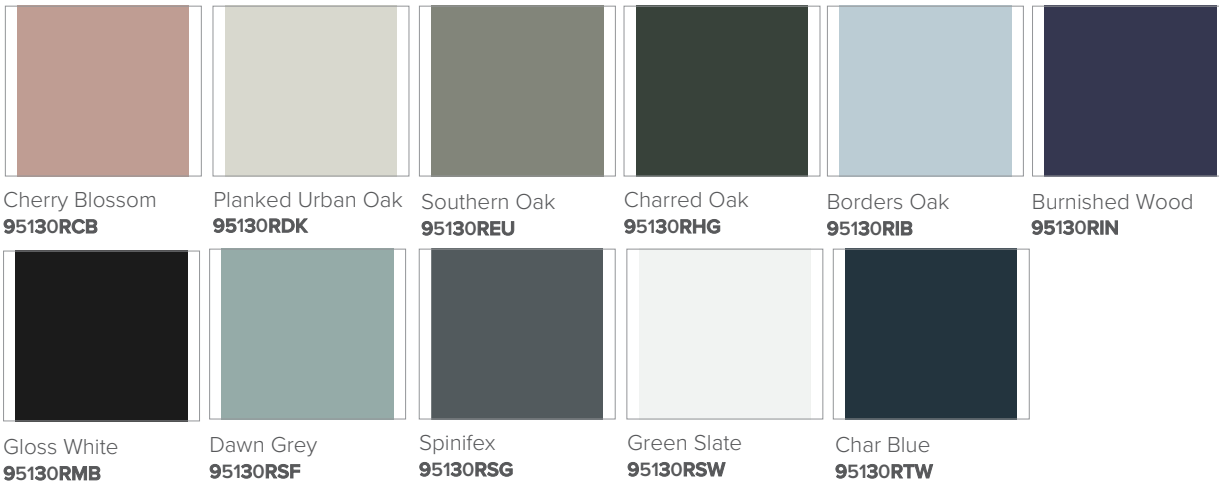

SPECIFICATION SHEET

Serenity Figura 600mm Arch Mirror Cabinet, Right Hand Hinge

Features

- Arch Mirror Cabinet
- Dimensions: H1000 x W600 x D129
- Four Internal Shelves
- Soft Close Mirror Door
- Right Hand Hinge
- Demister Upgrade Available - Add [DM] to cabinet code ie. 5130RSWDM

Cabinet Colour Options

Note: When ordering a demister upgrade, add **DM** to the cabinet code ie. 95130RSWDM

Technical Details

Note: All measurements shown are in millimetres. Sizes are nominal.