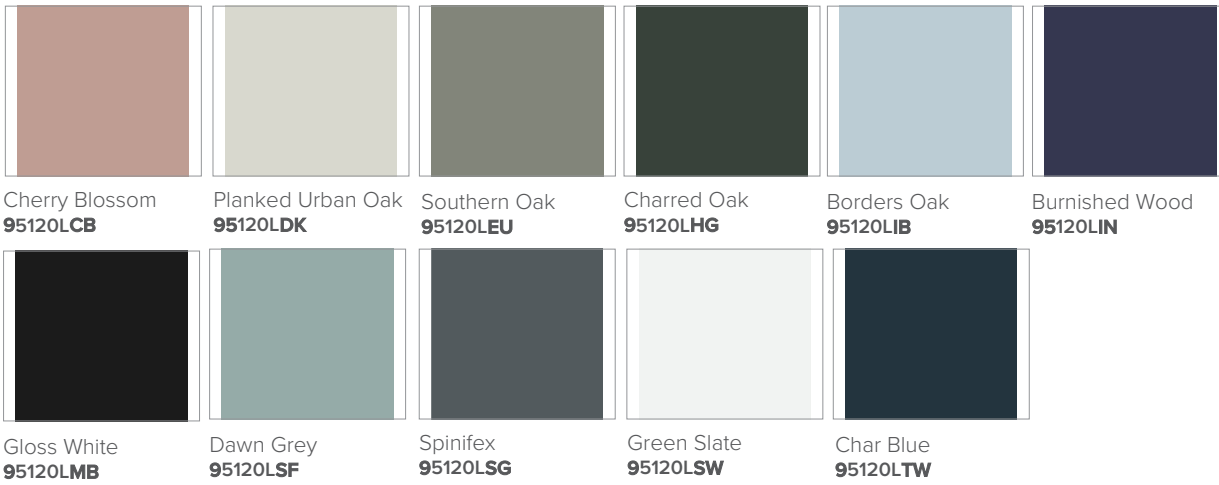

SPECIFICATION SHEET

Serenity Figura 450mm Arch Mirror Cabinet, Left Hand Hinge

Features

- Arch Mirror Cabinet
- Dimensions: H900 x W450 x D129
- Four Internal Shelves
- Soft Close Mirror Door
- Left Hand Hinge
- Demister Upgrade Available - Add *[DM]* to cabinet code ie. 95120LSWDM

Cabinet Colour Options

Note: When ordering a demister upgrade, add **DM** to the cabinet code ie. 95120LSWDM

Technical Details

Note: All measurements shown are in millimetres. Sizes are nominal.