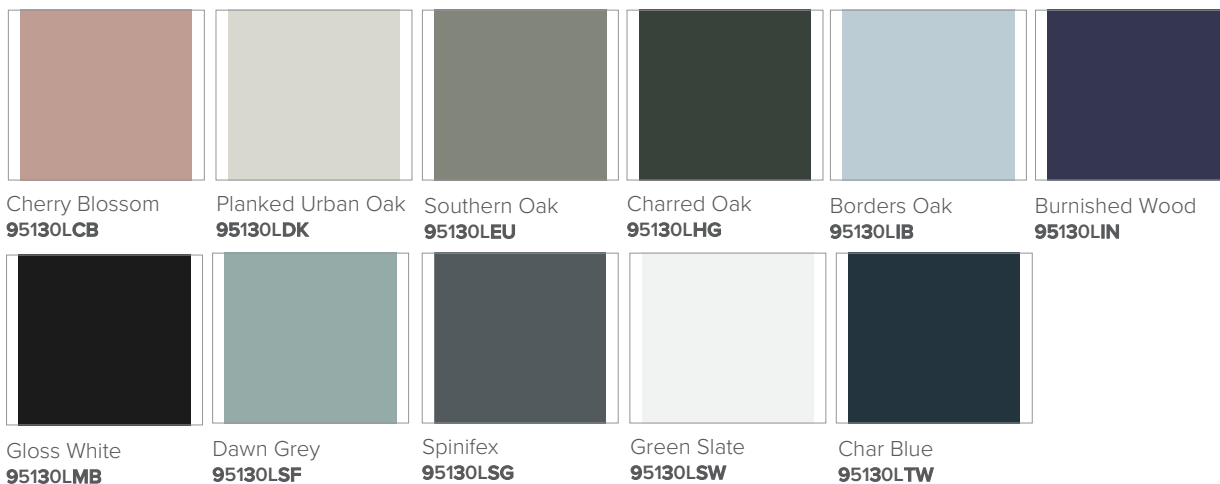

SPECIFICATION SHEET

Serenity Figura 600mm Arch Mirror Cabinet, Left Hand Hinge

Features

- Arch Mirror Cabinet
- Dimensions: H1000 x W600 x D129
- Four Internal Shelves
- Soft Close Mirror Door
- Left Hand Hinge
- Demister Upgrade Available - Add [DM] to cabinet code ie. 5130LSWDM

Cabinet Colour Options

Note: When ordering a demister upgrade, add **DM** to the cabinet code ie. 95130LSWDM

Technical Details

Note: All measurements shown are in millimetres. Sizes are nominal.