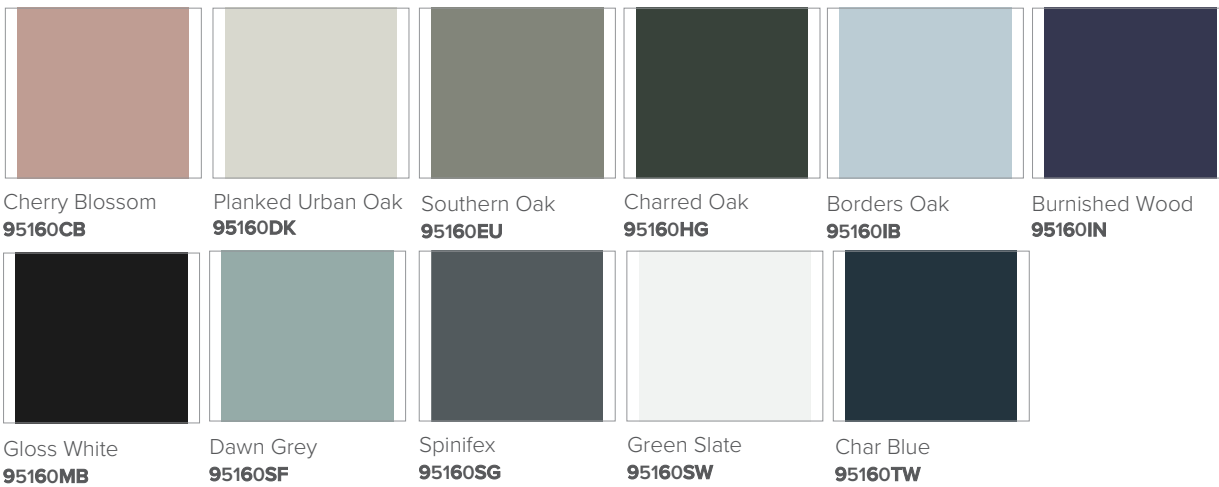

SPECIFICATION SHEET

Serenity Figura 600mm Pill Mirror Cabinet

Features

- Pill Mirror Cabinet
- Dimensions: H1100 x W600 x D129
- Three Internal Shelves
- Soft Close Mirror Door
- Reversible Hinge
- Demister Upgrade Available - Add [DM] to cabinet code ie. 5160SWDM

Cabinet Colour Options

Note: When ordering a demister upgrade, add **DM** to the cabinet code ie. 95160RSWDM

Technical Details

Note: All measurements shown are in millimetres. Sizes are nominal.