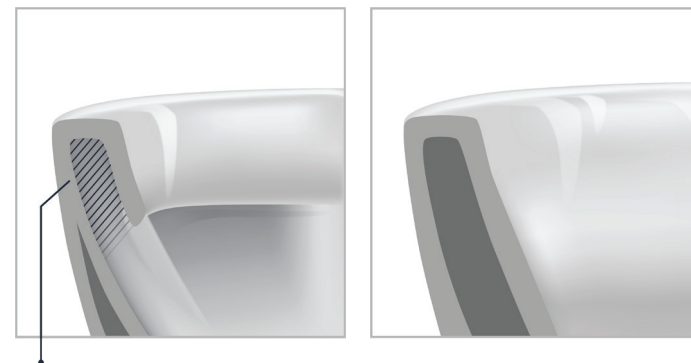

Gunmetal Button
TZR-PB-GM

Matte White Toilet
supplied with white push button and
white hinge covers

ADD YOUR OWN TOUCH

Choose from a selection of
additional flush button colours and
finishes to style your Scanalato
toilet to suit your decor.

Zero Rim Flush

The latest evolution in rimless toilet design means keeping your bathroom cleaner is even easier. The rimless flush of a Scanalato Zero Rim™ not only reduces hidden surfaces that can trap germs but also reduces unhygienic splashing.