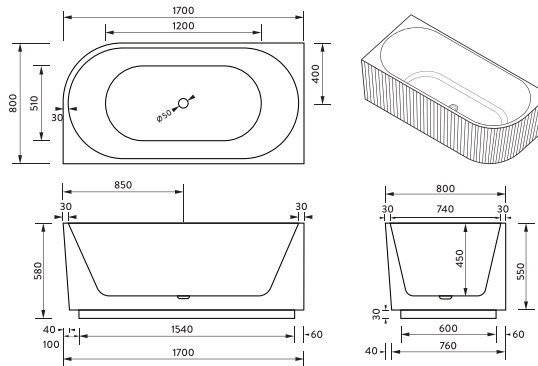

CODE: SC-GRA-1500RH-MW