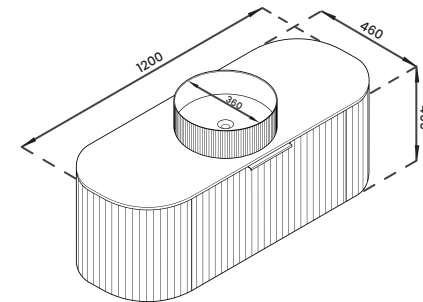

Scanalato Vanity

1200L x 460D x 400H

- Light Oak
  Code: SC-VAN-120-LO
- Matte White
  Code: SC-VAN-120-MW