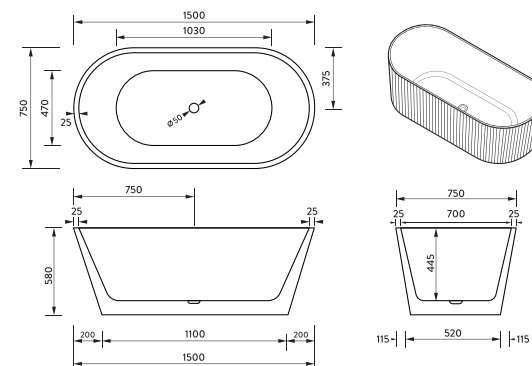

This innovative layout allows for easy cleaning around the bathtub's exterior, while also providing a stylish focal point that blends effortlessly with any bathroom décor.

Scanalato Gradi
Left Hand Corner Bath
in Matte White
CODE SC-GRA-1500LH-MW
1500x750x580

Experience the ingenuity and space-saving advantages of our corner fitting bathtub design, crafted to optimize your bathroom's layout without sacrificing comfort or style.

Perfect for smaller bathrooms or those looking to maximize floor space, the corner installation seamlessly integrates into any corner, creating a luxurious spa-like retreat.

This clever configuration not only enhances the aesthetics of your bathroom but also allows for efficient use of space that might otherwise go unused.

Scanalato Ovale

Free-standing bath

Size options

1500 long or 1700 long

Matte white outer
Gloss white inner

CODE: SC-OVA-1500-MW

Scanalato Piatto

Back to wall bath

Size options

1500 long or 1700 long

Matte white outer
Gloss white inner

CODE: SC-PIA-1500-MW