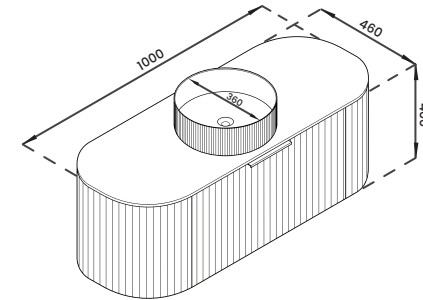

Gunmetal
CODE: CB-W32NOF-GM

Scanalato Vanity

900L x 460D x 400H

- Light Oak
Code: SC-VAN-90-LO
- Matte White
Code: SC-VAN-90-MW

Scanalato Vanity

1000L x 460D x 400H

- Light Oak
Code: SC-VAN-100-LO
- Matte White
Code: SC-VAN-100-MW