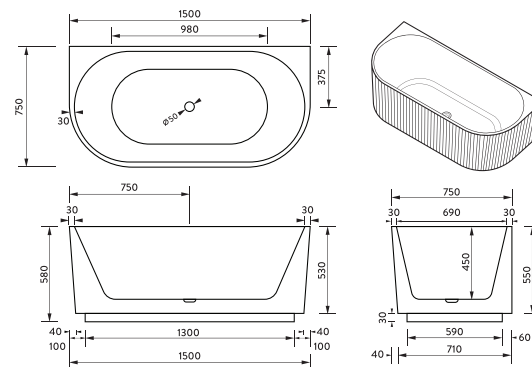

Experience the ingenuity and space-saving advantages of our corner fitting bathtub design, crafted to optimize your bathroom's layout without sacrificing comfort or style.

Perfect for smaller bathrooms or those looking to maximize floor space, the corner installation seamlessly integrates into any corner, creating a luxurious spa-like retreat.

This clever configuration not only enhances the aesthetics of your bathroom but also allows for efficient use of space that might otherwise go unused.

Scanalato Ovale

Free-standing bath

Size options

1500 long or 1700 long

Matte white outer
Gloss white inner

CODE: SC-OVA-1500-MW

Scanalato Piatto

Back to wall bath

Size options

1500 long or 1700 long

Matte white outer
Gloss white inner

CODE: SC-PIA-1500-MW

Scanalato Gradi

Corner bath, available in both left and right orientation

Size options

1500 long or 1700 long

Matte white outer
Gloss white inner

CODE: SC-GRA-1500LH-MW

CODE: SC-OVA-1700-MW

CODE: SC-PIA-1700-MW