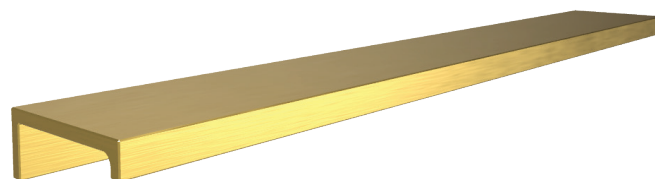

Scanalato Handles
Light Oak
CODE: SC-HND-LO

Scanalato Handles
Matte White
CODE: SC-HND-MW

Scanalato Handles
Matte Black
CODE: SC-HND-MB

Scanalato Handle
Brushed Gold
CODE: SC-HND-BG

Scanalato Handles
Brushed Nickel
CODE: SC-HND-BRN