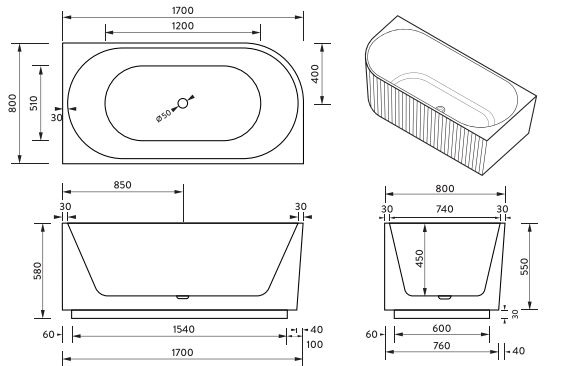

Scanalato Gradi

Corner bath, available in both left and right orientation

Size options

1500 long or 1700 long

Matte white outer
Gloss white inner

CODE: SC-GRA-1500LH-MW

CODE: SC-OVA-1700-MW

CODE: SC-PIA-1700-MW