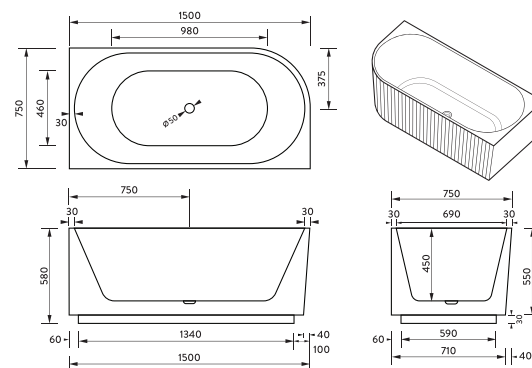

Scanalato Gradi

Corner bath, available in both left and right orientation

Size options

1500 long or 1700 long

Matte white outer
Gloss white inner

CODE: SC-GRA-1500LH-MW

CODE: SC-OVA-1700-MW

CODE: SC-PIA-1700-MW