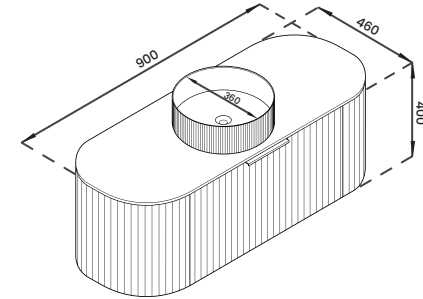

Scanalato Vanity

900L x 460D x 400H

- Light Oak
  Code: SC-VAN-90-LO
- Matte White
  Code: SC-VAN-90-MW