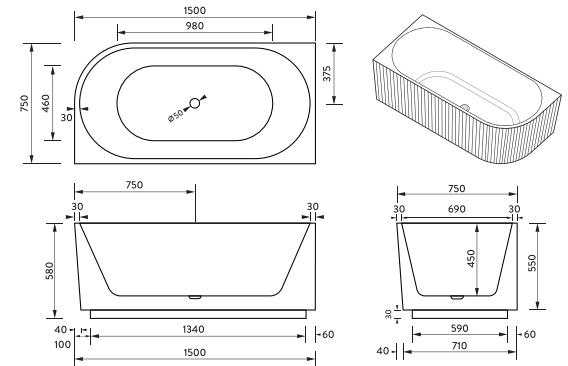

CODE: SC-GRA-1700RH-MW

Custom Colours

Choose from a selection of bath waste plug colours to compliment your Scanalato bath to suit your decor.