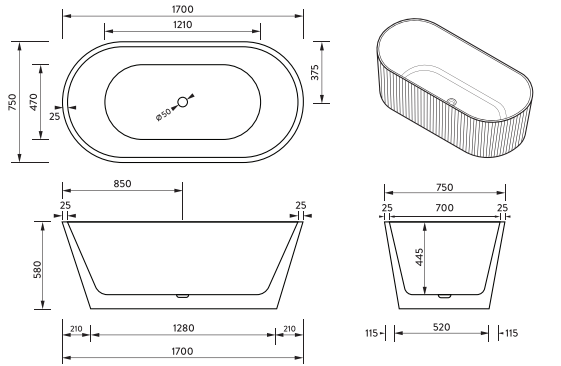

Scanalato Gradi

Corner bath, available in both left and right orientation

Size options

1500 long or 1700 long

Matte white outer
Gloss white inner

CODE: SC-GRA-1500LH-MW

CODE: SC-OVA-1700-MW

CODE: SC-PIA-1700-MW