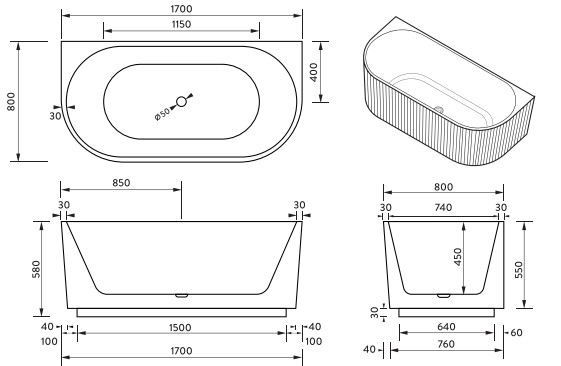

Scanalato Gradi

Corner bath, available in both left and right orientation

Size options

1500 long or 1700 long

Matte white outer
Gloss white inner

CODE: SC-GRA-1500LH-MW

CODE: SC-OVA-1700-MW

CODE: SC-PIA-1700-MW