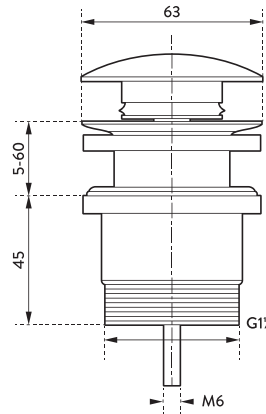

Custom Colours

Choose from a selection of bath waste plug colours to compliment your Scanalato bath to suit your decor.