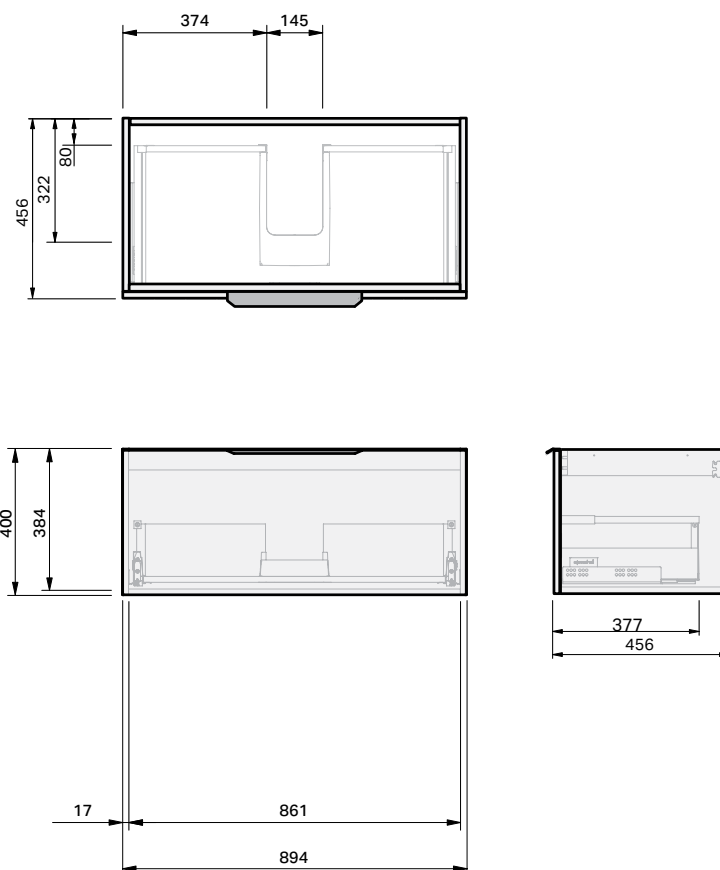

Misura 46 Console 900 Wall 1 Drawer

CABINET SPECIFICATION

Product Features

Product Code	Console Vanity / 9643
Product Description	Misura 46 - Wall - 900
Drawer Configuration	1 Drawer

Notes: Drawings depict cabinet only.
Vanity includes Onda Storage system Type A or Type B, refer charts.

IMPORTANT NOTE: Throughout this guide, dimensions may vary by ± 2 mm. Please read the installation manual for detailed information on installing the product. St. Michel pursues a policy of continuing improvement in design and manufacturing of its products. The right is therefore reserved to vary specifications without notice.