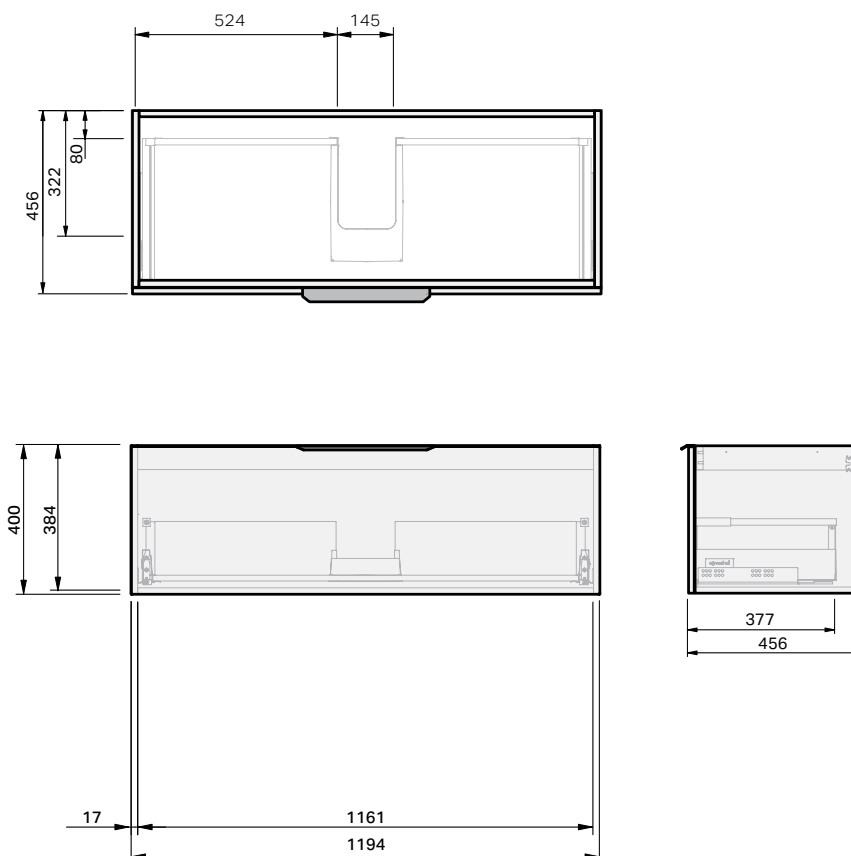

# Misura 46 Console 1200 Wall 1 Drawer

## CABINET SPECIFICATION

### Product Features

Product Code	Console Vanity / 9646
Product Description	Misura 46 - Wall - 1200
Drawer Configuration	1 Drawer

Notes: Drawings depict cabinet only.  
Vanity includes Onda Storage system Type A or Type B, refer charts.

**IMPORTANT NOTE:** Throughout this guide, dimensions may vary by  $\pm 2$ mm. Please read the installation manual for detailed information on installing the product. St. Michel pursues a policy of continuing improvement in design and manufacturing of its products. The right is therefore reserved to vary specifications without notice.