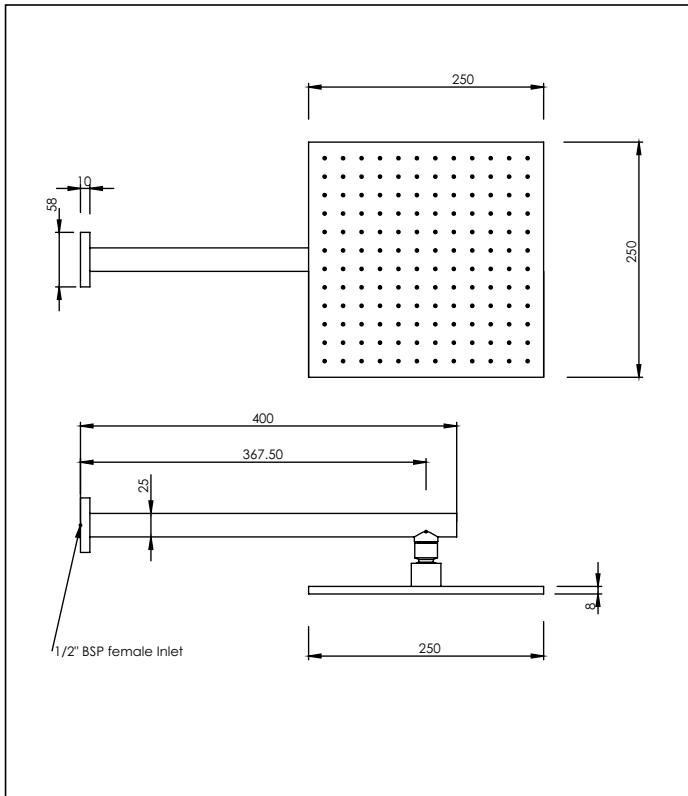

Prestigio

Rain Head & Arm Wall Mounted

Code: PR SRWM SQ | PR SRWM SQ BLK | PR SRWM SQ BN | PR SRWM SQ GM
Finish: Chrome | Black | Brushed-Nickel | Gun Metal

Wall Mounted
 (includes a 400mm long round wall arm)

Code: PR SR HEAD SQ | PR SR HEAD SQ BLK | PR SR HEAD SQ BN | PR SR HEAD SQ GM
Finish: Chrome | Black | Brushed-Nickel | Gun Metal

Head Only

Head: 250 X 250mm X 8mm thick
 Inlet: 1/2" BSP thread female
 Ribs clean nipples & arranged in a 12 X 12 grid
 Spray pattern: @ head = 205 X 205mm
 @ 1/2m = 205 X 205mm

Arm: Round 25 X 400mm long
 Inlet/outlet: 1/2" BSP female
 Cover Flange: 58mm Ø x 10mm
 Installation Hole: 22 - 40mm

Flow control: PCW 9

Flow Rate: Max water flow @ 35 kPa = 8 litres/min

Please note: Removal of the flow control on mains pressure may void the warranty