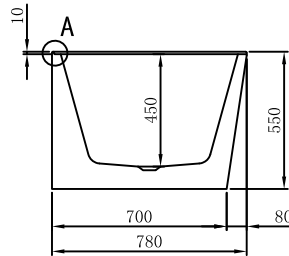

Aquatica

Cita Right 1500 Freestanding Bath

aquatica 

Code: SC CITA R 1500

CITA RIGHT BACK TO WALL CORNER FREESTANDING BATH

- The Cita back to wall right corner freestanding bath is easy to install, with an exclusive tile bead design it can be fitted into a tiled wall to create a water proof seal around the bath edges

Size (L) x (W) x (H):

1500 x 780 x 550 (mm)

Key Features:

- Suitable for use in the right corner of the room
- Tile bead on two straight edges
- Premium Grade A acrylic
- Made to AS/NZ standard: 2023/1995
- High gloss white
- Centre waste position
- Plug & waste not included
- Self-supporting feet adjustable by 40mm
- Floor to bottom of waste = 80mm nominal
- Both End and Back against the wall are open