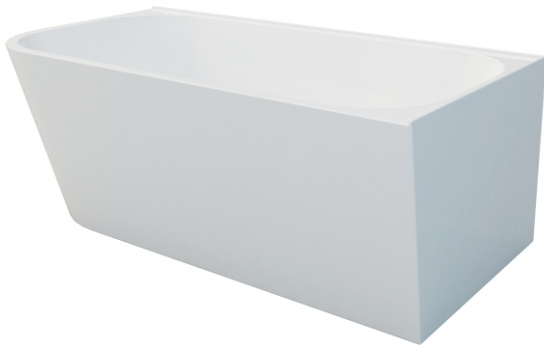

Aquatica

Cita Right 1500 Freestanding Bath

aquatica 

Code: SC CITA R 1500

CITA RIGHT BACK TO WALL CORNER FREESTANDING BATH

- The Cita back to wall right corner freestanding bath is easy to install, with an exclusive tile bead design it can be fitted into a tiled wall to create a water proof seal around the bath edges

Size (L) x (W) x (H):

1500 x 780 x 550 (mm)

Key Features:

- Suitable for use in the right corner of the room
- Tile bead on two straight edges
- Premium Grade A acrylic
- Made to AS/NZ standard: 2023/1995
- High gloss white
- Centre waste position
- Plug & waste not included
- Self-supporting feet adjustable by 40mm
- Floor to bottom of waste = 80mm nominal
- Both End and Back against the wall are open