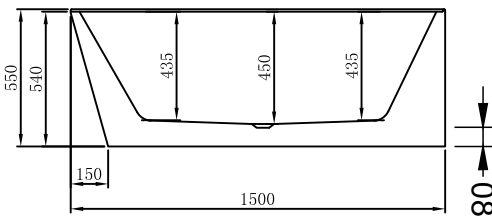

Aquatica

Cita Right 1500 Freestanding Bath

aquatica 

Code: SC CITA R 1500

CITA RIGHT BACK TO WALL CORNER FREESTANDING BATH

- The Cita back to wall right corner freestanding bath is easy to install, with an exclusive tile bead design it can be fitted into a tiled wall to create a water proof seal around the bath edges

Size (L) x (W) x (H):

1500 x 780 x 550 (mm)

Key Features:

- Suitable for use in the right corner of the room
- Tile bead on two straight edges
- Premium Grade A acrylic
- Made to AS/NZ standard: 2023/1995
- High gloss white
- Centre waste position
- Plug & waste not included
- Self-supporting feet adjustable by 40mm
- Floor to bottom of waste = 80mm nominal
- Both End and Back against the wall are open