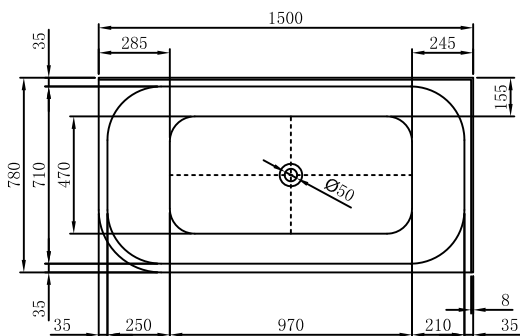

Aquatica

Cita Right 1500 Freestanding Bath

aquatica 

Code: SC CITA R 1500

CITA RIGHT BACK TO WALL CORNER FREESTANDING BATH

- The Cita back to wall right corner freestanding bath is easy to install, with an exclusive tile bead design it can be fitted into a tiled wall to create a water proof seal around the bath edges

Size (L) x (W) x (H):

1500 x 780 x 550 (mm)

Key Features:

- Suitable for use in the right corner of the room
- Tile bead on two straight edges
- Premium Grade A acrylic
- Made to AS/NZ standard: 2023/1995
- High gloss white
- Centre waste position
- Plug & waste not included
- Self-supporting feet adjustable by 40mm
- Floor to bottom of waste = 80mm nominal
- Both End and Back against the wall are open