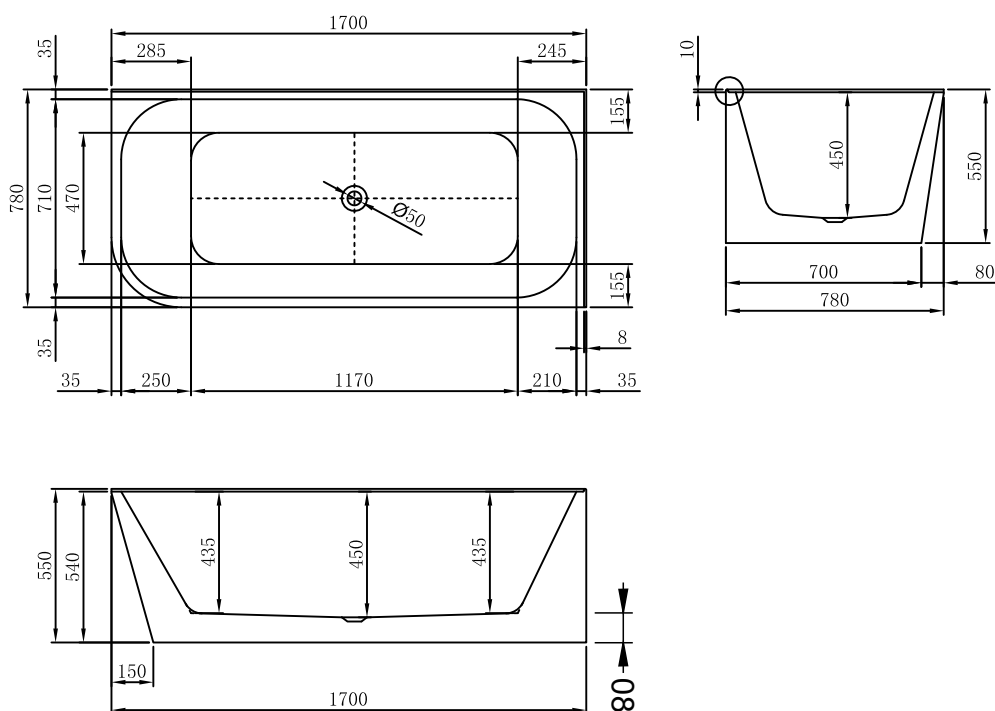

Aquatica

Cita Right 1700 Freestanding Bath

Code: SC CITA R 1700

CITA RIGHT BACK TO WALL CORNER FREESTANDING BATH

- The Cita back to wall right corner freestanding bath is easy to install, with an exclusive tile bead design it can be fitted into a tiled wall to create a water proof seal around the bath edges

Size (L) x (W) x (H):

1700 x 780 x 550 (mm)

Key Features:

- Suitable for use in the right corner of the room
- Tile bead on two straight edges
- Premium Grade A acrylic
- Made to AS/NZ standard: 2023/1995
- High gloss white
- Centre waste position
- Plug & waste not included
- Self-supporting feet adjustable by 40mm
- Floor to bottom of waste = 80mm nominal
- Both End and Back against the wall are open