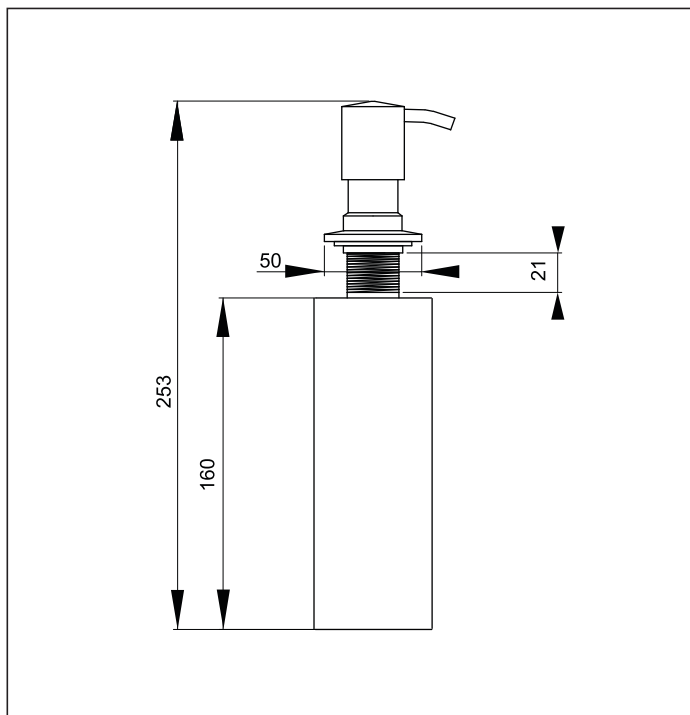

## Soap/Detergent Dispenser

aquatica

**Code: A SDD**  
**Code: SP A Sddbottle** (Bottle only)  
**Code: SP A SDDPump** (Pump only)  
**Code: SP A SDDTOP** (Metal Flange and Nut only)

**Finish:** Chrome

**Hole Size:** Minimum: 27mm  
Maximum: 40mm

**Max Bench Thickness:** 23mm without extension

**Bottle Diameter:** 57mm

**Note:**

Pump lifts out to allow refilling from above

For extra thick benches, pump mounting can be extended by insertion of 1/2" B.S.P. male/female nipple. (Unscrew brass and chrome sections and insert nipple of required length, then reassemble)