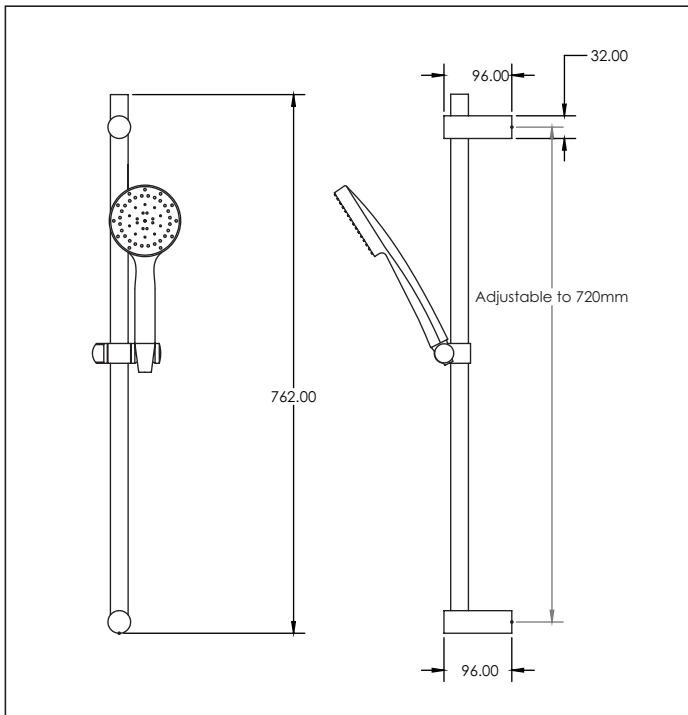

## Single Spray Handshower Set

aquatica

**Code: DE SSHSS**

**Finish:** Brushed stainless steel

**Rail:** Brushed stainless steel

Clamp: Twist to release  
Length: 762mm  
Centre to Centre: Adjustable to a maximum of 720mm  
Diameter: 25mm

**Spray Hose Construction:** Metal widebore

Length: 1.5m

**End Posts:** Dia. 32mm

**Head:** Single spray - rub clean

Spray Pattern at Head: Dia. 100mm

Spray Pattern at 1/2 metre: Dia. 190mm

**Spray function:** Standard spray

**Wall Elbow:** Luxury - 1/2" BSP female inlet

Installation Diameter: Minimum: 21mm  
Maximum: 46mm

**KIWI OWNED COMPANY**

**NZ**

DESIGNED  
ASSEMBLED  
TESTED

**Aquatica NZ Limited**

9 Saunders Place,  
Avondale, Auckland.