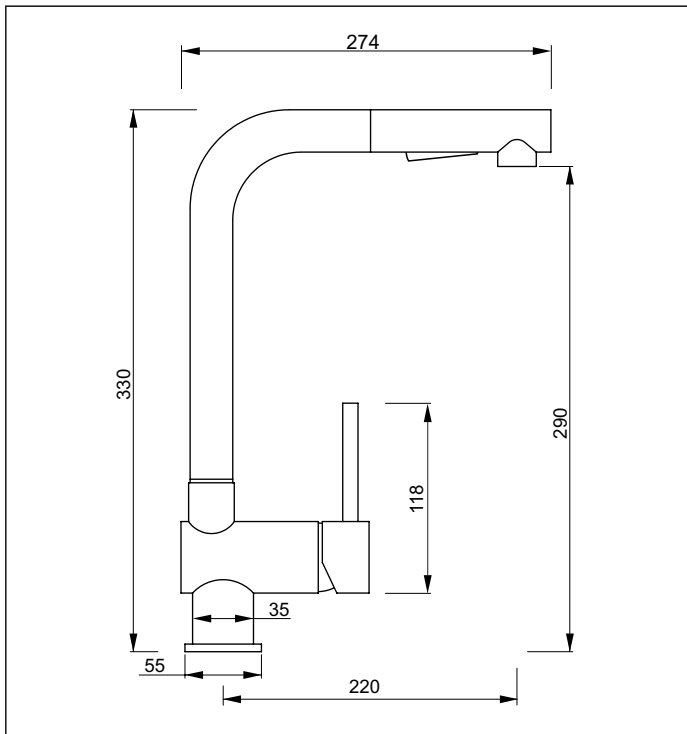

Aquatica

Sink Mixer with Pull-Out Spray

aquatica

Code: AQ SMPS CP

Finish: Chrome

Spout: Swivel 360°

Water Outlet: M21 ring with Aerator or Spray Flow
Default mode - aerator

Stainless Steel Inlet Hoses: Size: M10 x 1/2" BSP

Mounting Hardware: 34mm brass tube and backnut with 2x locking screws

Installation Hole Diameter:

Minimum: 35 mm

Maximum: 40mm

Max bench thickness: 62mm

Cartridge: Mondo 40K Flat base

Flow: 8 l/min 2 x RV8 fitted in hose for regulated flow with mains pressure system