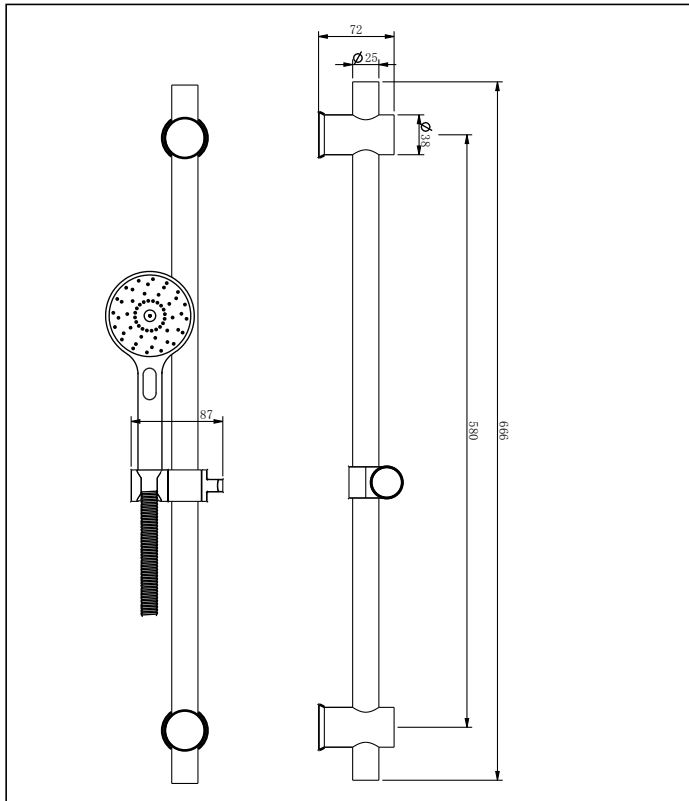

Circo

Multi Spray Handshower Set

aquatica

Code: CC MSHSS GM	CC MSHSS BG	CC MSHSS BLK	CC MSHSS M	CC MSHSS BS
Finish: Gun Metal	Brushed Gold	Black	Mirror Finish	Brushed Finish

Note: For a Brushed Stainless Multispray Handshower use the Deluna Multispray in a brushed finish – DE MSHSS

Rail: Circular Profile: 25mm Diameter
 Length: 666mm
 Clamp: Twist to lock/unlock
 Centre to centre: 580mm (Non adjustable)

Foot Print: 43mm diameter

Shower Head: Multi spray - Head diameter = 120mm
 Push: Standard spray, Mist, Standard spray + Mist
 Spray pattern: @ head = Round 100mm Ø
 @ 1/2m = Round 200mm Ø

Spray Hose Construction: Metal: Coloured
 Narrow Bore Hose Ø
 Length: 1.5m
 Swivel Fitting

Wall Elbow: 1/2" BSP female inlet. Coloured Elbow 55mm Ø x 35mm (h)

Water Inlet and Mounting: 1/2" BSP male outlet required from wall for fitting wall elbow
 Installation Diameter: Minimum: 22mm
 Maximum: 32mm

Flow Control: PCW 9 = 9l/min

Finish/Material Specifications:

- Rail and Slider are Made from 100% solid stainless steel
- (M) Mirror finish is achieved through polishing the stainless to a mirror-like shine.
- Black finish is electroplated
- The Gun Metal and Brushed Gold finish are PVD (Physical Vapour Desposition)