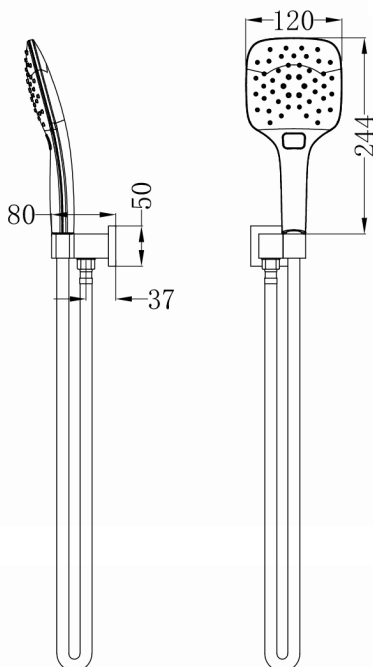

MAINTENANCE AND CARE

All surfaces should be cleaned with mild liquid detergent or soap and water.

Do not use cream cleaners or citrus based cleaning products, as they are abrasive.

Use of unsuitable cleaning agents may damage the surface. Any damage caused in this way will not be covered by warranty.

PACKAGING INCLUDES

- 1x handle shower
- 1x shower hose
- 1x bracket
- 1x installation kit

Dimensions are nominal measurements only.