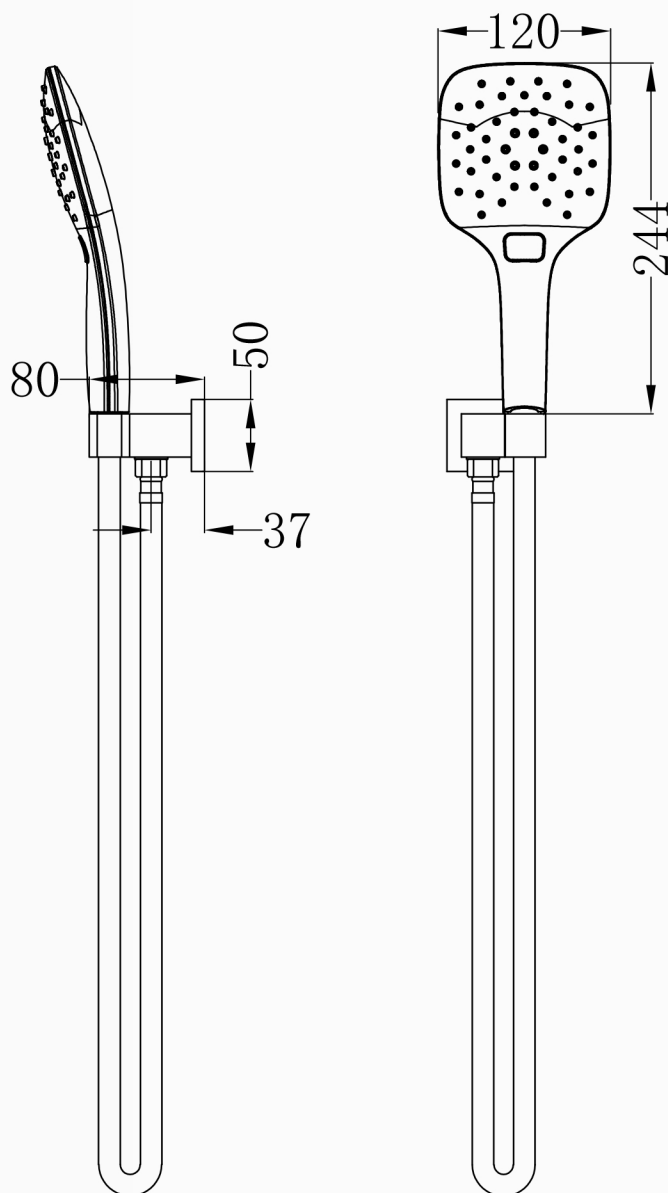

## SHOWER RAIL

### PACKAGING INCLUDES

- 1x handle shower
- 1x shower hose
- 1x bracket
- 1x installation kit

Dimensions are nominal measurements only.

Handshower with wall bracket  
YSW306

**NOTE**

1. Seal all wall penetrations with a neutral cure silicone.

2. The inlet of the shower hose is connect to a wall elbow installed by the plumber at a suitable height.

3. This is only an installation guide .Nero Tapware recommends having the product onsite before commencing rough in.