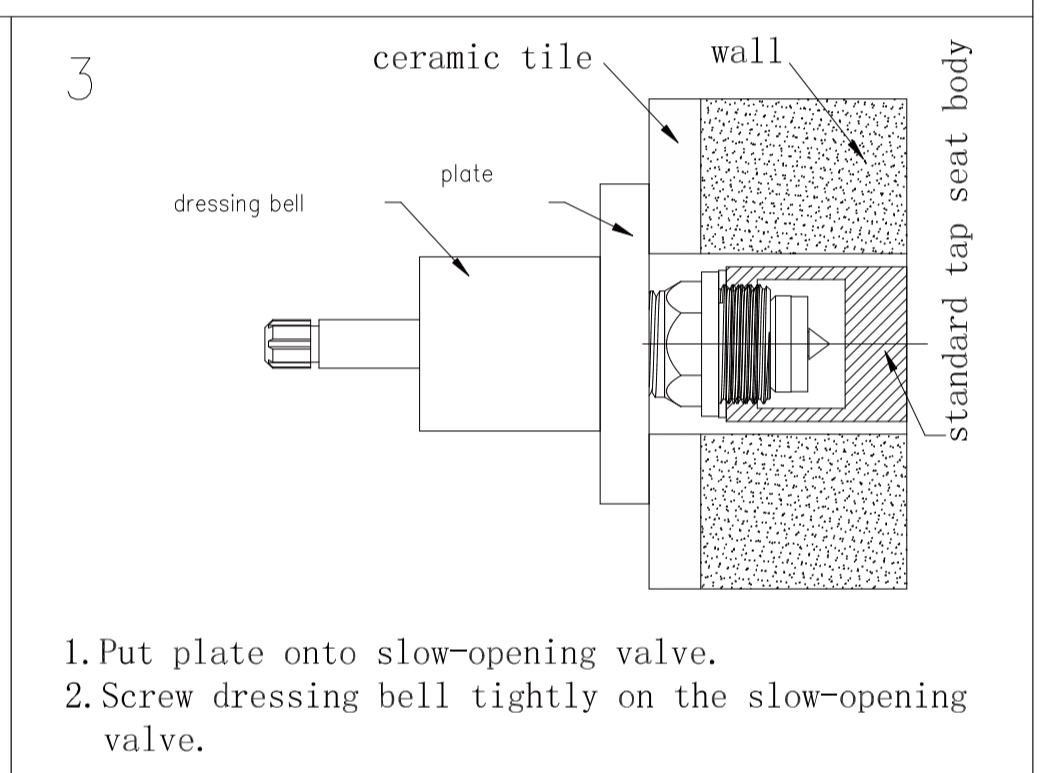

*Dimensions are nominal measurements only.

Nero

info@nerotapware.com.au
nerotapware.com.au

11-13 Buontempo Road
Carrum Downs Vic 3201