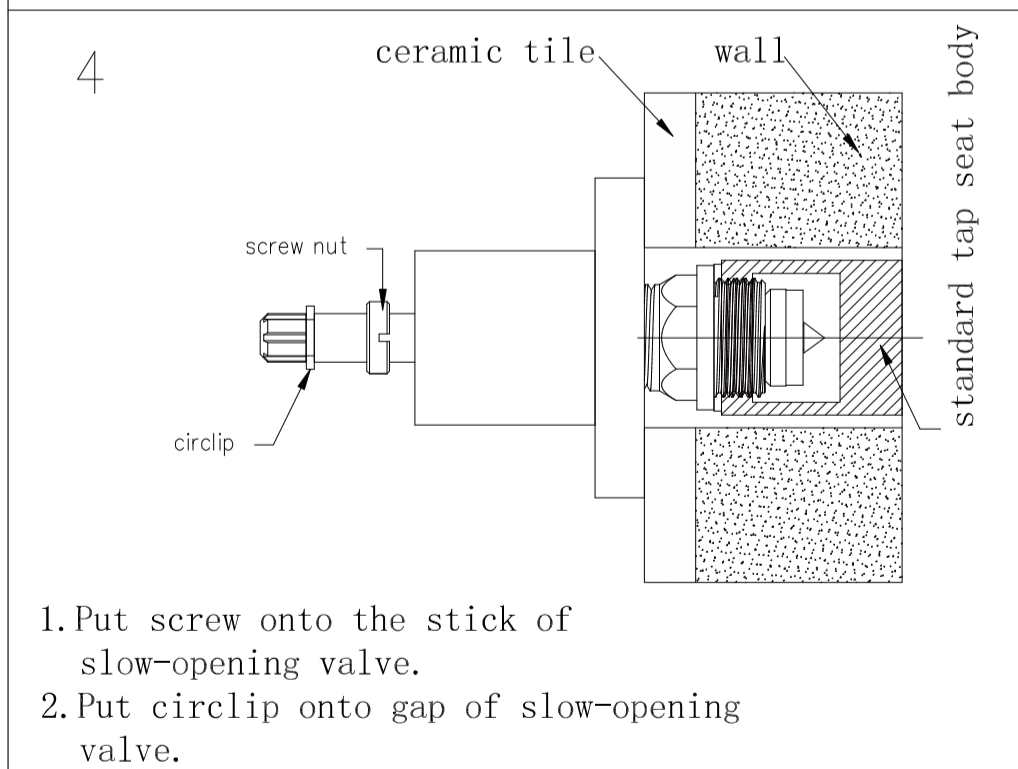

*Dimensions are nominal measurements only.

Nero

info@nerotapware.com.au
nerotapware.com.au

11-13 Buontempo Road
Carrum Downs Vic 3201