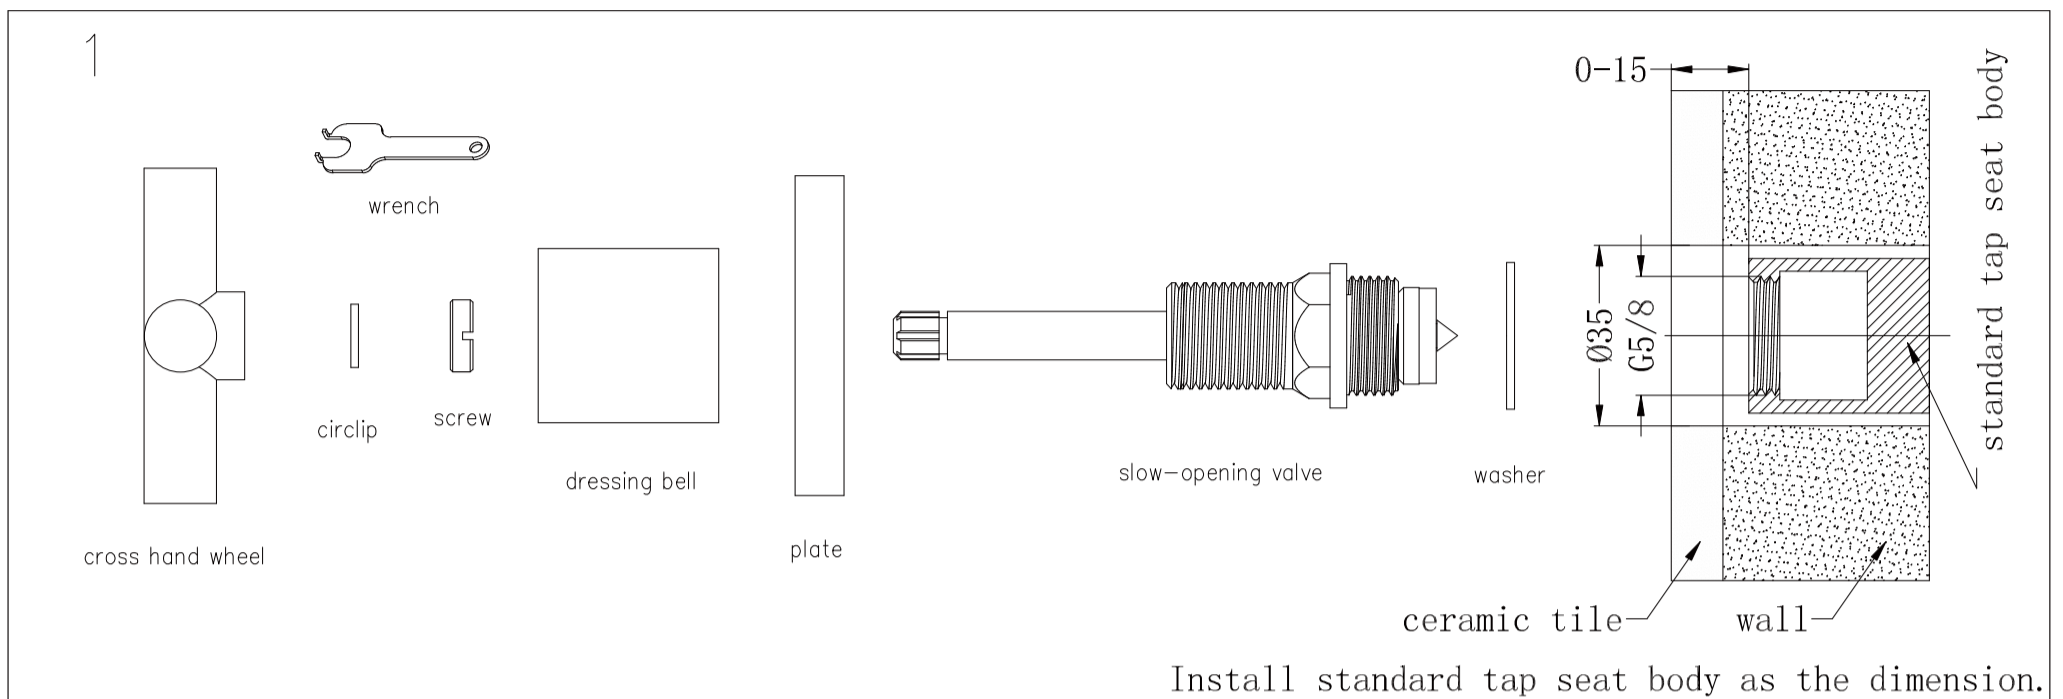

Min 1°C-Max 75°C

Pressure Rating

Min 150kpa - Max 500kpa

Packaging Includes

2x Hand Wheels

Finish & SKU

● Matte Black
NR201609MB

● Brushed Gold
NR201609BG

*Dimensions are nominal measurements only.

Nero

info@nerotapware.com.au
nerotapware.com.au

11-13 Buontempo Road
Carrum Downs Vic 3201