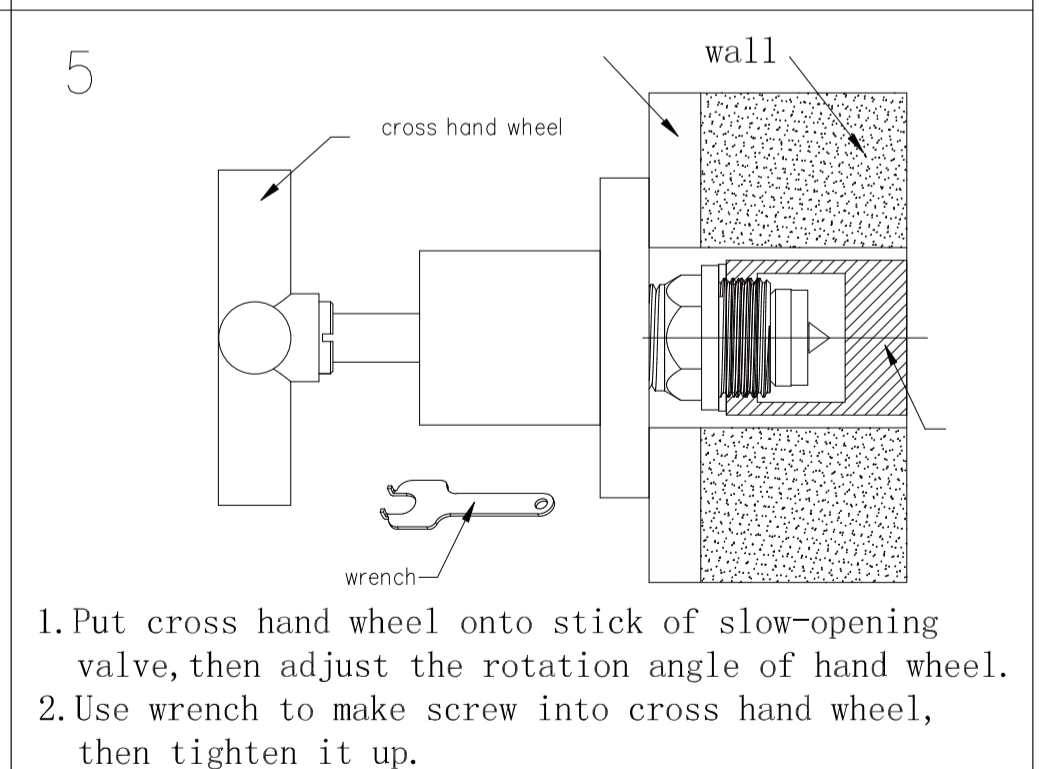

*Dimensions are nominal measurements only.

Nero

info@nerotapware.com.au
nerotapware.com.au

11-13 Buontempo Road
Carrum Downs Vic 3201