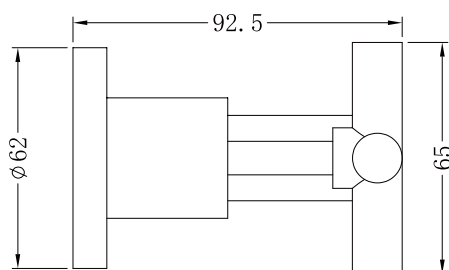

X Plus Wall Tops Assembly

Nero

Versions:202401

Top/Back

Specifications

Watermark License

WM-060073

Temperature Rating

Min 1°C-Max 75°C

Pressure Rating

Min 150kpa - Max 500kpa

Packaging Includes

2x Hand Wheels

Finish & SKU

● Matte Black
NR201609MB

● Brushed Gold
NR201609BG

*Dimensions are nominal measurements only.

Nero

info@nerotapware.com.au
nerotapware.com.au

11-13 Buontempo Road
Carrum Downs Vic 3201