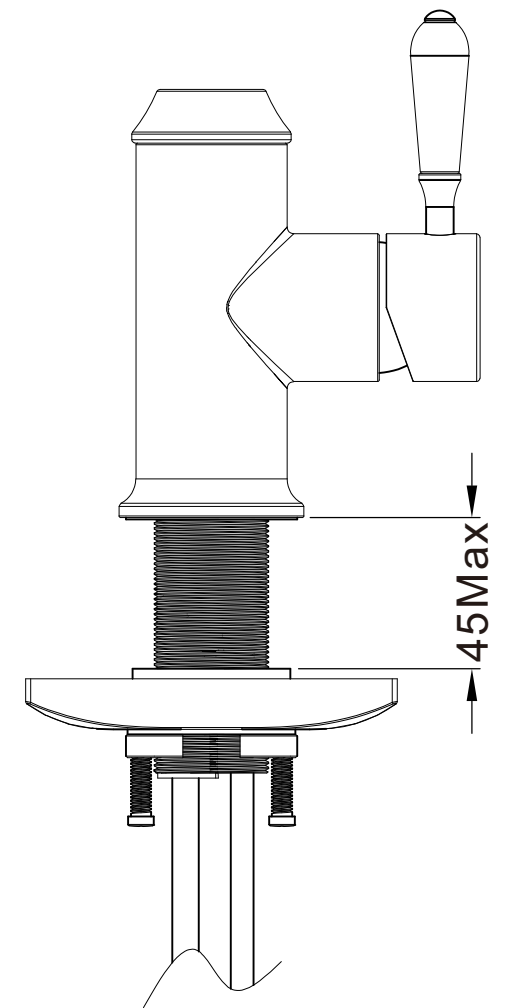

Dolce Pull Out Sink Mixer With Vegie Spray Function

Nero

000000

Versions:202401

Drawing

Specifications

Watermark License

WM-060073

Temperature Rating

Min 1°C - Max 75°C

Pressure Rating

Min 150kpa - Max 500kpa

Packaging Includes

1x Sink Mixer
1x Hose Tail
1x Counter Weight

Finish & SKU

| | | |
|--|---|---|
|  Chrome NR581009cCH |  Gun Metal NR581009cGM |  Brushed Nickel NR581009cBN |
|  Matte Black NR581009cMB |  Brushed Gold NR581009cBG | |

*Dimensions are nominal measurements only.

Installation Instruction

NOTE:

Nero

info@nerotapware.com.au
nerotapware.com.au

11-13 Buontempo Road
Carrum Downs Vic 3201