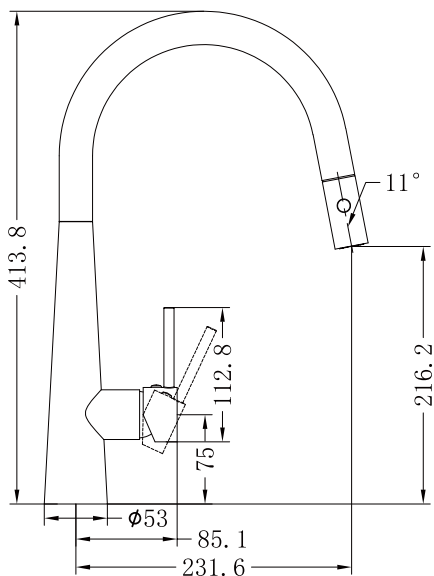

Dolce Pull Out Sink Mixer With Vegie Spray Function

Nero

000000

Versions:202401

Drawing

Specifications

Watermark License

WM-060073

Temperature Rating

Min 1°C - Max 75°C

Pressure Rating

Min 150kpa - Max 500kpa

Packaging Includes

1x Sink Mixer
1x Hose Tail
1x Counter Weight

Finish & SKU

| | | |
|--|---|---|
|  Chrome NR581009cCH |  Gun Metal NR581009cGM |  Brushed Nickel NR581009cBN |
|  Matte Black NR581009cMB |  Brushed Gold NR581009cBG | |

*Dimensions are nominal measurements only.

Installation Instruction

NOTE:

Nero

info@nerotapware.com.au
nerotapware.com.au

11-13 Buontempo Road
Carrum Downs Vic 3201