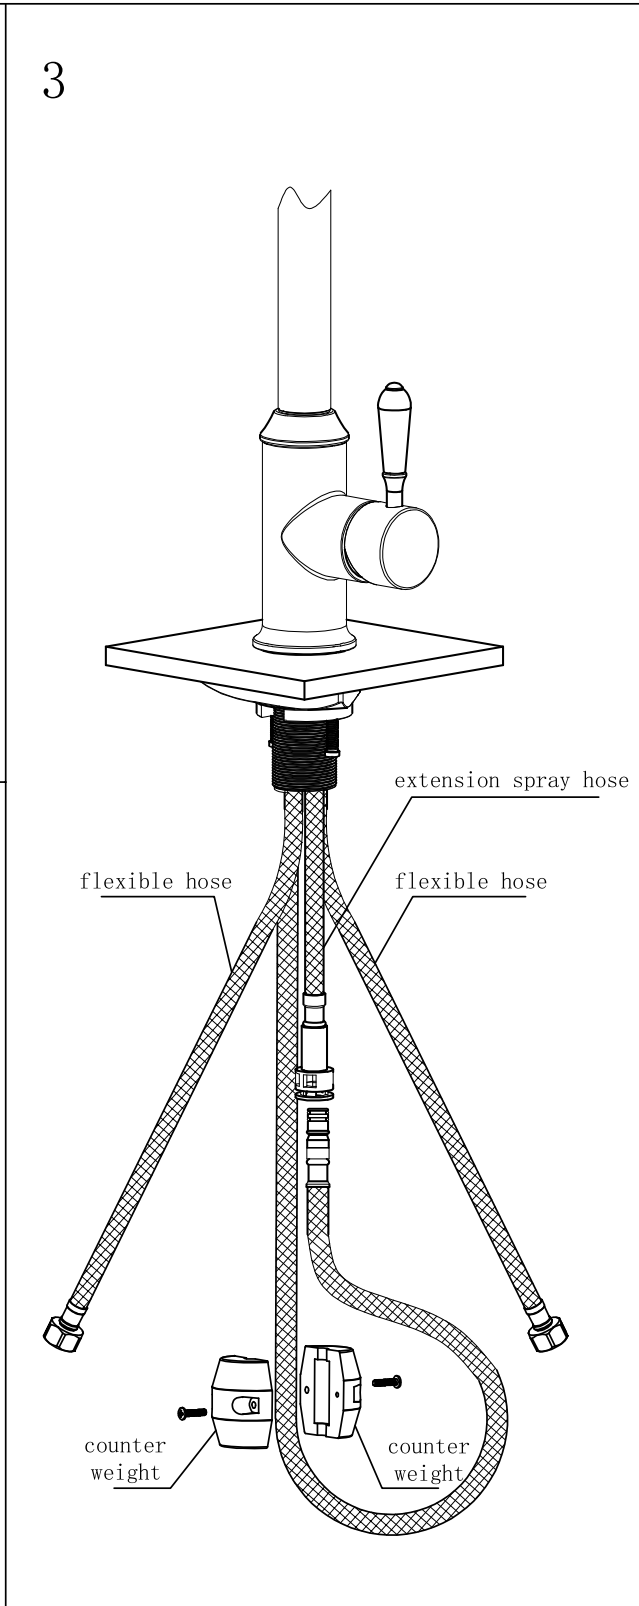

Dolce Pull Out Sink Mixer With Vegie Spray Function

Nero

000000

Versions:202401

Drawing

Specifications

Watermark License

WM-060073

Temperature Rating

Min 1°C - Max 75°C

Pressure Rating

Min 150kpa - Max 500kpa

Packaging Includes

1x Sink Mixer
1x Hose Tail
1x Counter Weight

Finish & SKU

| | | |
|--|---|---|
|  Chrome NR581009cCH |  Gun Metal NR581009cGM |  Brushed Nickel NR581009cBN |
|  Matte Black NR581009cMB |  Brushed Gold NR581009cBG | |

*Dimensions are nominal measurements only.

Installation Instruction

NOTE:

Nero

info@nerotapware.com.au
nerotapware.com.au

11-13 Buontempo Road
Carrum Downs Vic 3201