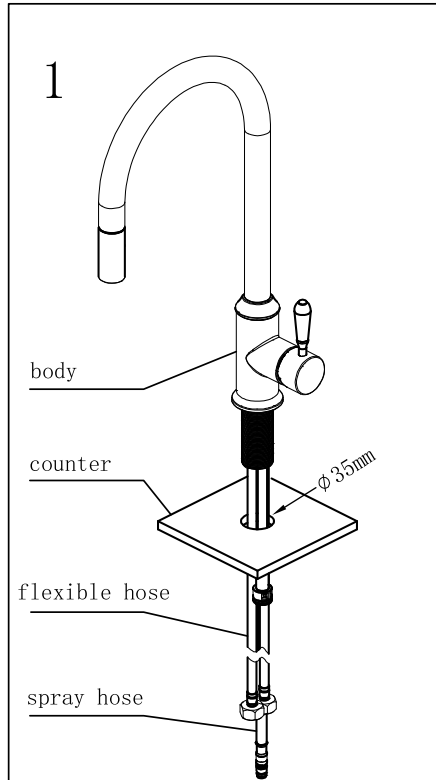

Temperature Rating

Min 1°C - Max 75°C

Pressure Rating

Min 150kpa - Max 500kpa

Packaging Includes

1x Sink Mixer
1x Hose Tail
1x Counter Weight

Finish & SKU

| | | |
|--|---|---|
|  Chrome NR581009cCH |  Gun Metal NR581009cGM |  Brushed Nickel NR581009cBN |
|  Matte Black NR581009cMB |  Brushed Gold NR581009cBG | |

*Dimensions are nominal measurements only.

Installation Instruction

NOTE:

Nero

info@nerotapware.com.au
nerotapware.com.au

11-13 Buontempo Road
Carrum Downs Vic 3201