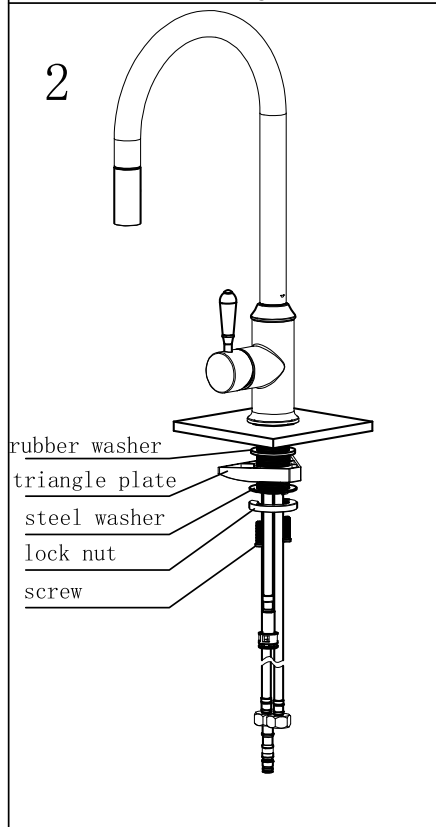

Temperature Rating

Min 1°C - Max 75°C

Pressure Rating

Min 150kpa - Max 500kpa

Packaging Includes

1x Sink Mixer
1x Hose Tail
1x Counter Weight

Finish & SKU

| | | |
|--|---|---|
|  Chrome NR581009cCH |  Gun Metal NR581009cGM |  Brushed Nickel NR581009cBN |
|  Matte Black NR581009cMB |  Brushed Gold NR581009cBG | |

*Dimensions are nominal measurements only.

Installation Instruction

NOTE:

Nero

info@nerotapware.com.au
nerotapware.com.au

11-13 Buontempo Road
Carrum Downs Vic 3201