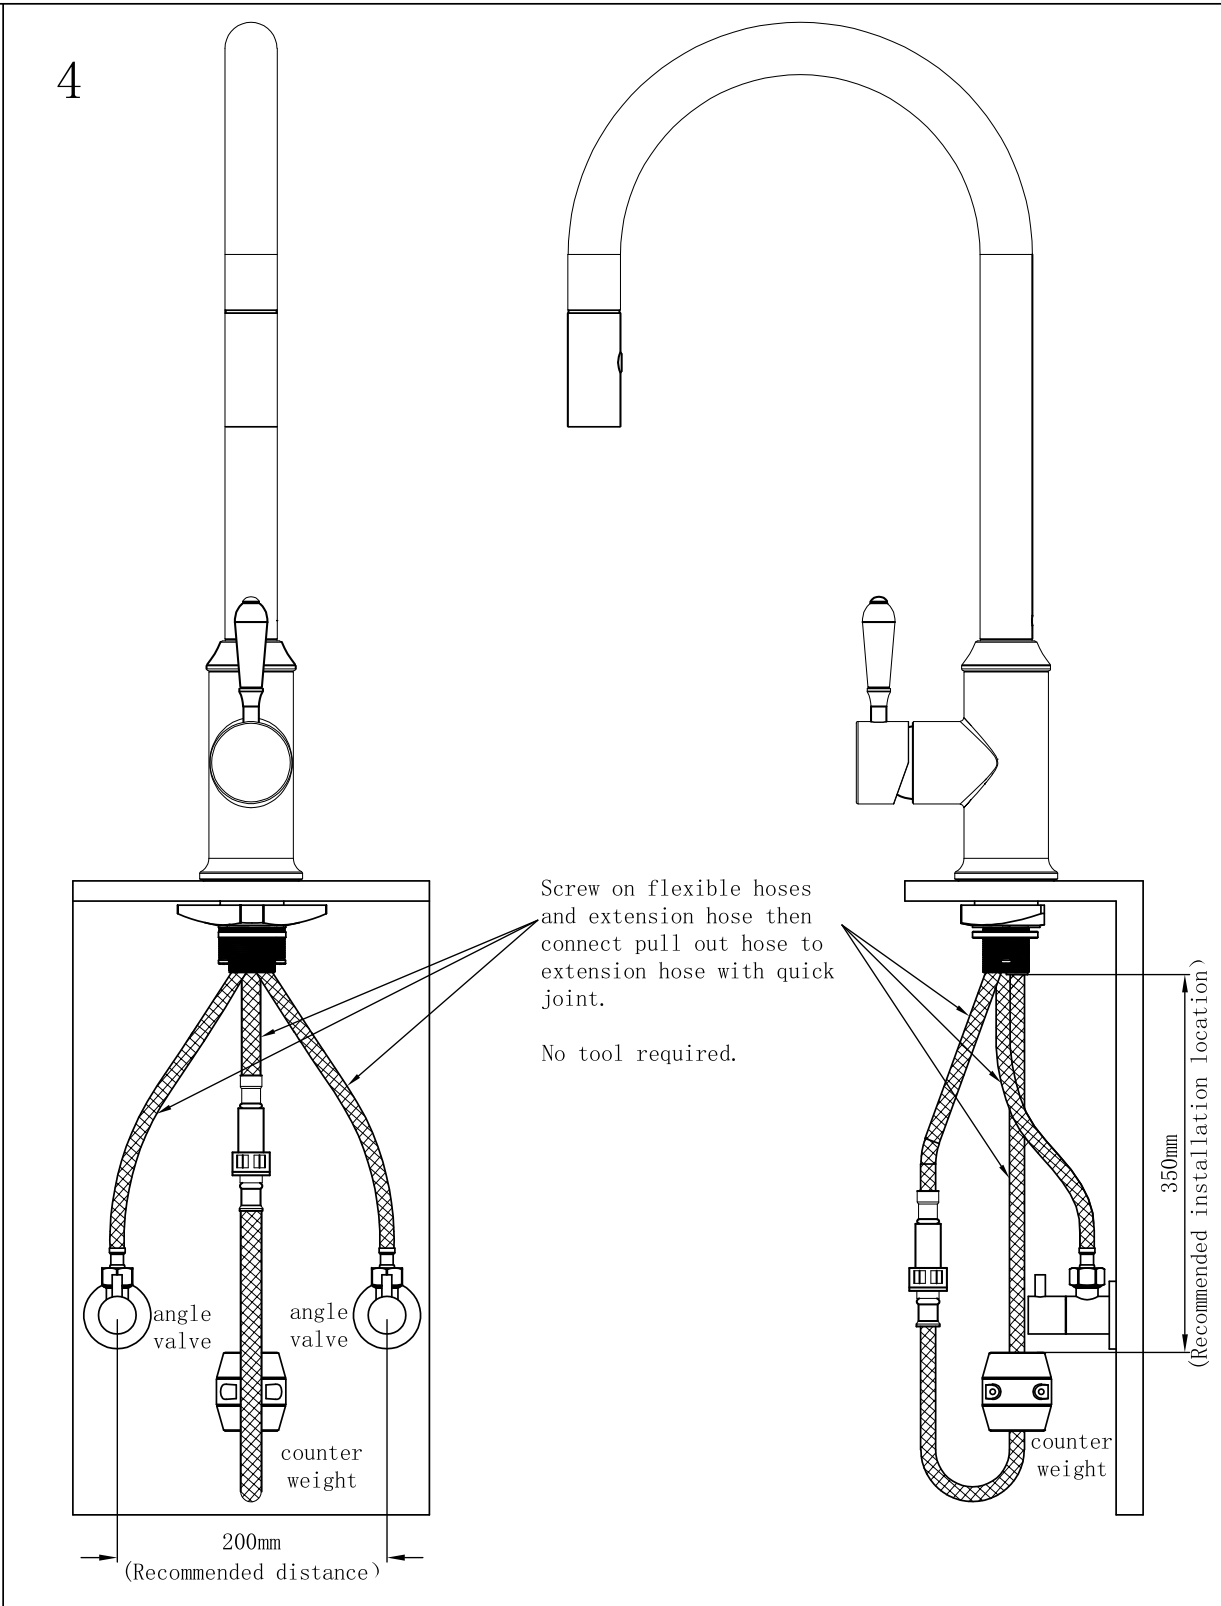

Temperature Rating

Min 1°C - Max 75°C

Pressure Rating

Min 150kpa - Max 500kpa

Packaging Includes

1x Sink Mixer
1x Hose Tail
1x Counter Weight

Finish & SKU

| | | |
|--|---|---|
|  Chrome NR581009cCH |  Gun Metal NR581009cGM |  Brushed Nickel NR581009cBN |
|  Matte Black NR581009cMB |  Brushed Gold NR581009cBG | |

*Dimensions are nominal measurements only.

Installation Instruction

NOTE:

Nero

info@nerotapware.com.au
nerotapware.com.au

11-13 Buontempo Road
Carrum Downs Vic 3201