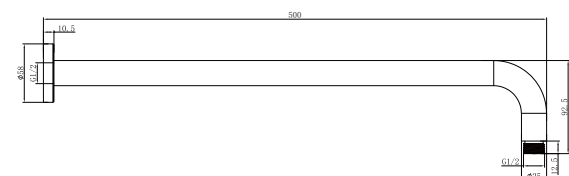

Round Shower Arm 500mm Length

Nero

Versions:202311

Drawing

Specifications

SKU
NR502I

Watermark License
WM-060073

Temperature Rating
Min 1°C-Max 75°C

Pressure Rating
Min 150kpa - Max 500kpa

Packaging Includes

1x Shower Arm
1x Plate

Finish

 **Chrome**
NR502ICH

 **Gun Metal**
NR502IGM

 **Brushed Bronze**
NR502IBZ

 **Brushed Nickel**
NR502IBN

 **Matte Black**
NR502IMB

 **Brushed Gold**
NR502IBG

 **Matte White**
NR502IMW

*Dimensions are nominal measurements only.

Nero

info@nerotapware.com.au
nerotapware.com.au

11-13 Buontempo Road
Carrum Downs Vic 3201