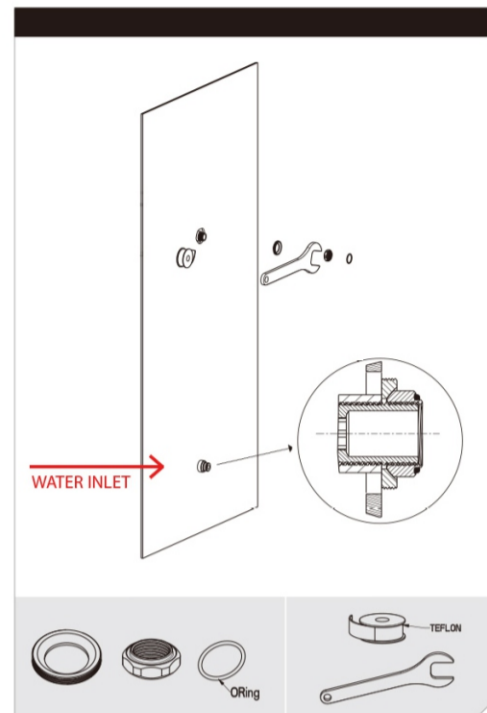

Installation Instruction