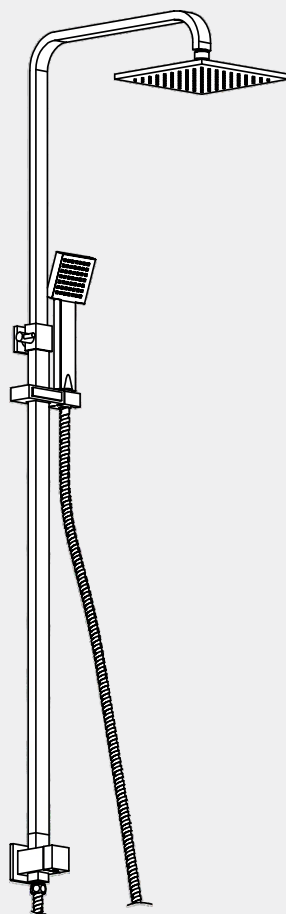

Square Twin Shower Bottom Inlet

Nero

Versions:202401