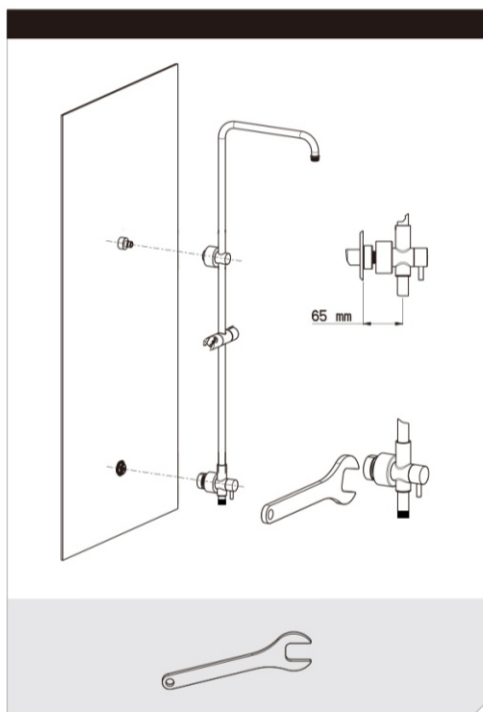

Installation Instruction