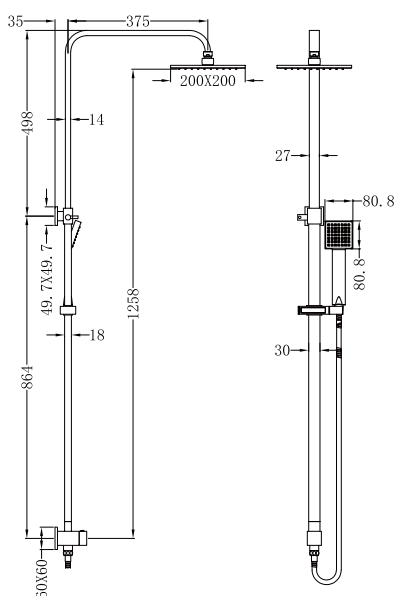

Top/Back

Specifications

Watermark License

WM-060093

Temperature Rating

Min 1 °C - Max 75 °C

Pressure Rating

Min 150kpa - Max 500kpa

Finish & SKU

Chrome
NR200705bbCH

Packaging Includes

1x Shower Arm
1x Shower Rail
1x Shower Head
1x Hand Shower (Built-In Check Valve)
1x Shower Hose

*Dimensions are nominal measurements only.