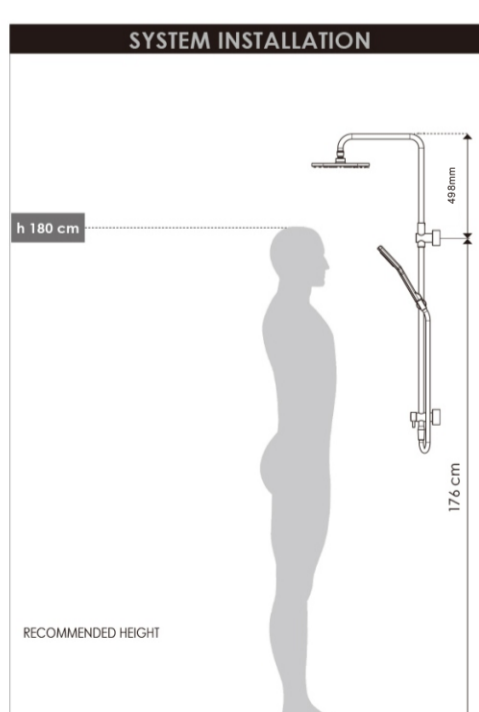

Installation Instruction