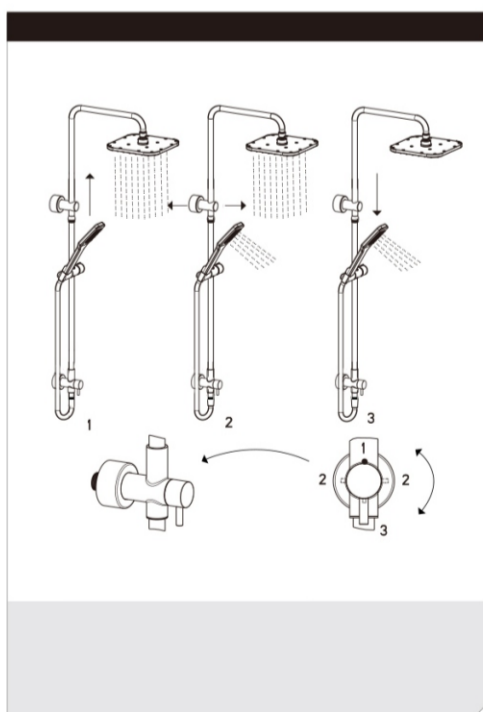

Installation Instruction