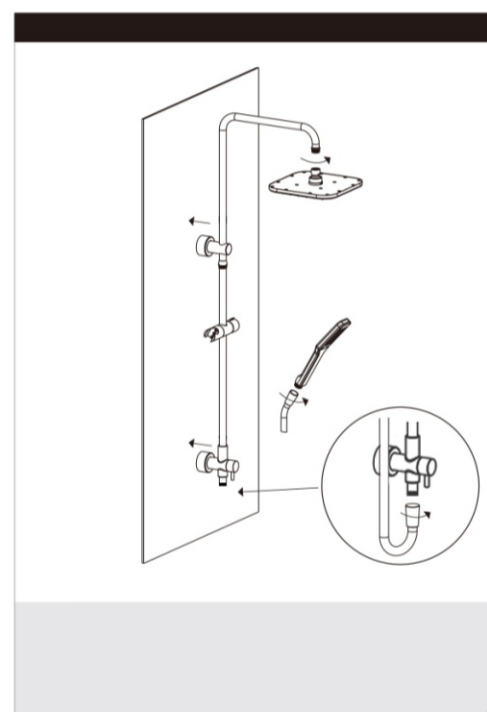

Installation Instruction