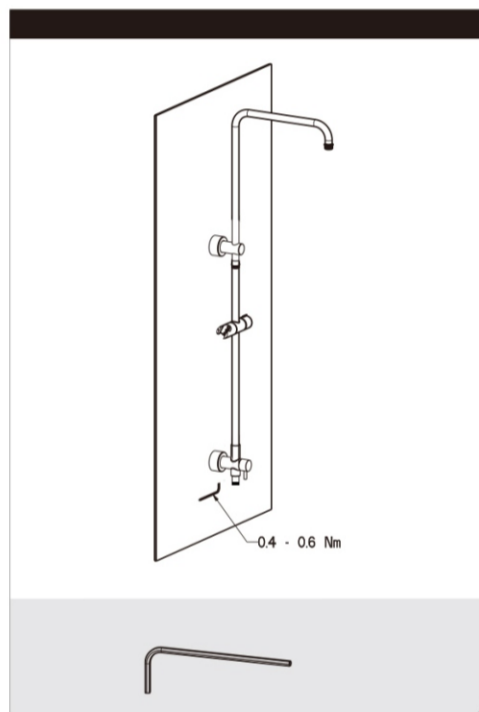

Installation Instruction