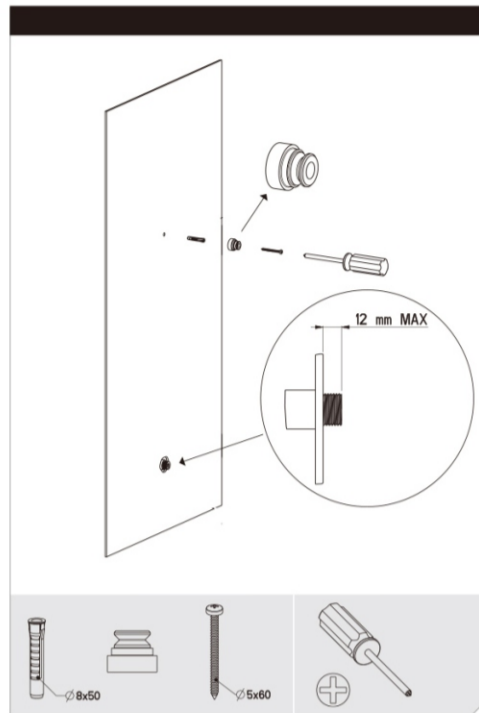

Installation Instruction