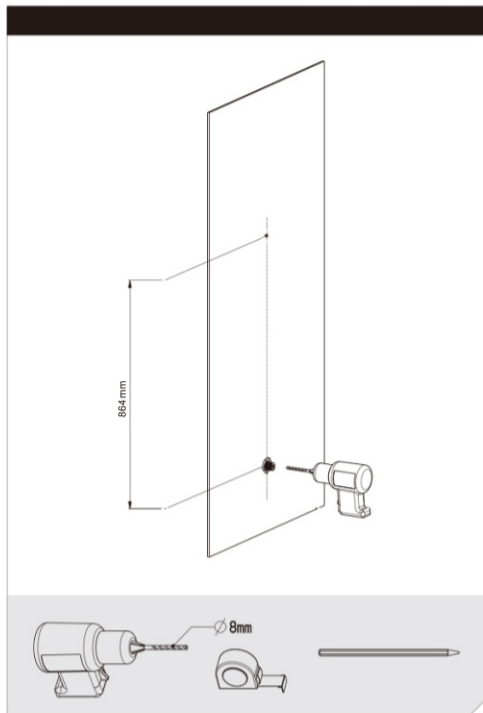

Installation Instruction