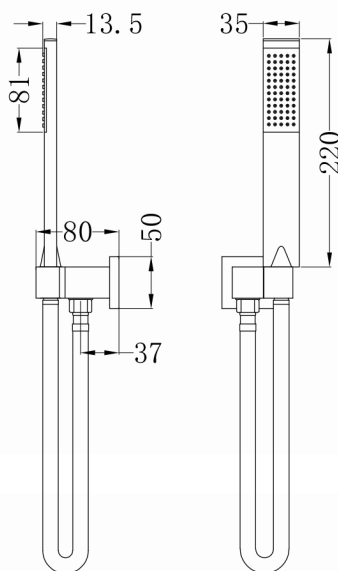

MAINTENANCE AND CARE

All surfaces should be cleaned with mild liquid detergent or soap and water.

Do not use cream cleaners or citrus based cleaning products, as they are abrasive.

Use of unsuitable cleaning agents may damage the surface. Any damage caused in this way will not be covered by warranty.

PACKAGING INCLUDES

- 1x handle shower
- 1x shower hose
- 1x elbow
- 1x installation kit

Dimensions are nominal measurements only.

Versions: 2019.12

www.nerotapware.com.au