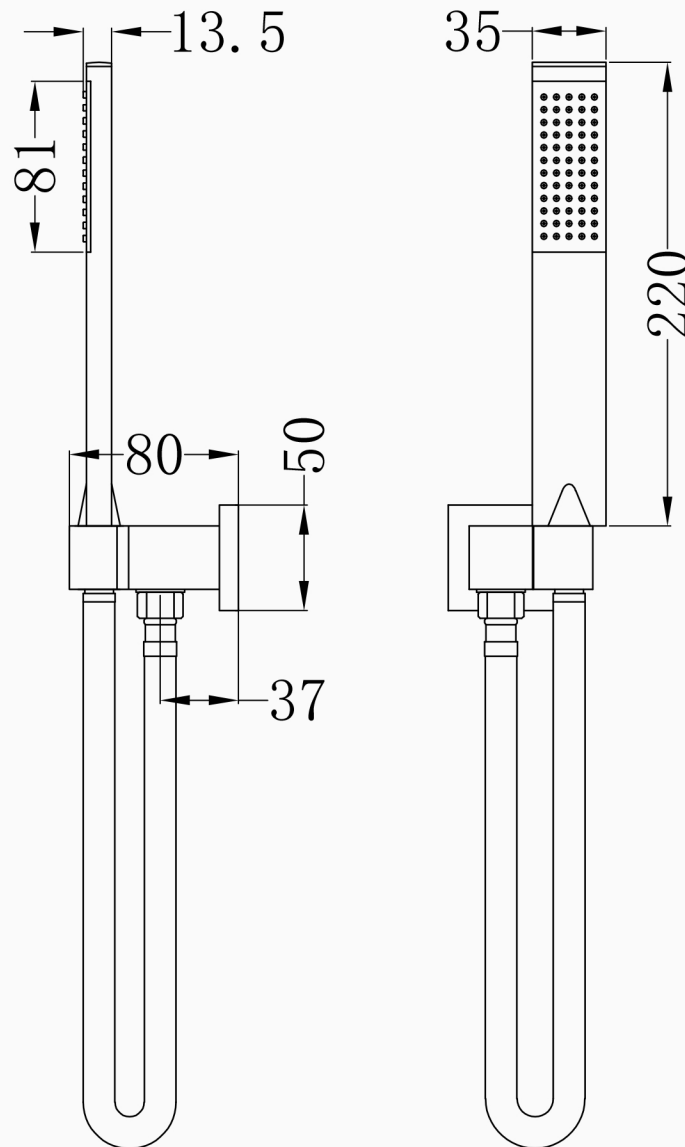

## SHOWER RAIL

### PACKAGING INCLUDES

- 1x handle shower
- 1x shower hose
- 1x elbow
- 1x installation kit

Dimensions are nominal measurements only.

Versions: 2019.12

[www.nerotapware.com.au](http://www.nerotapware.com.au)

Handshower with wall bracket **NOTE**

**YSW309**

1. Seal all wall penetrations with a neutral cure silicone.

2. The inlet of the shower hose is connect to a wall elbow installed by the plumber at a suitable height.