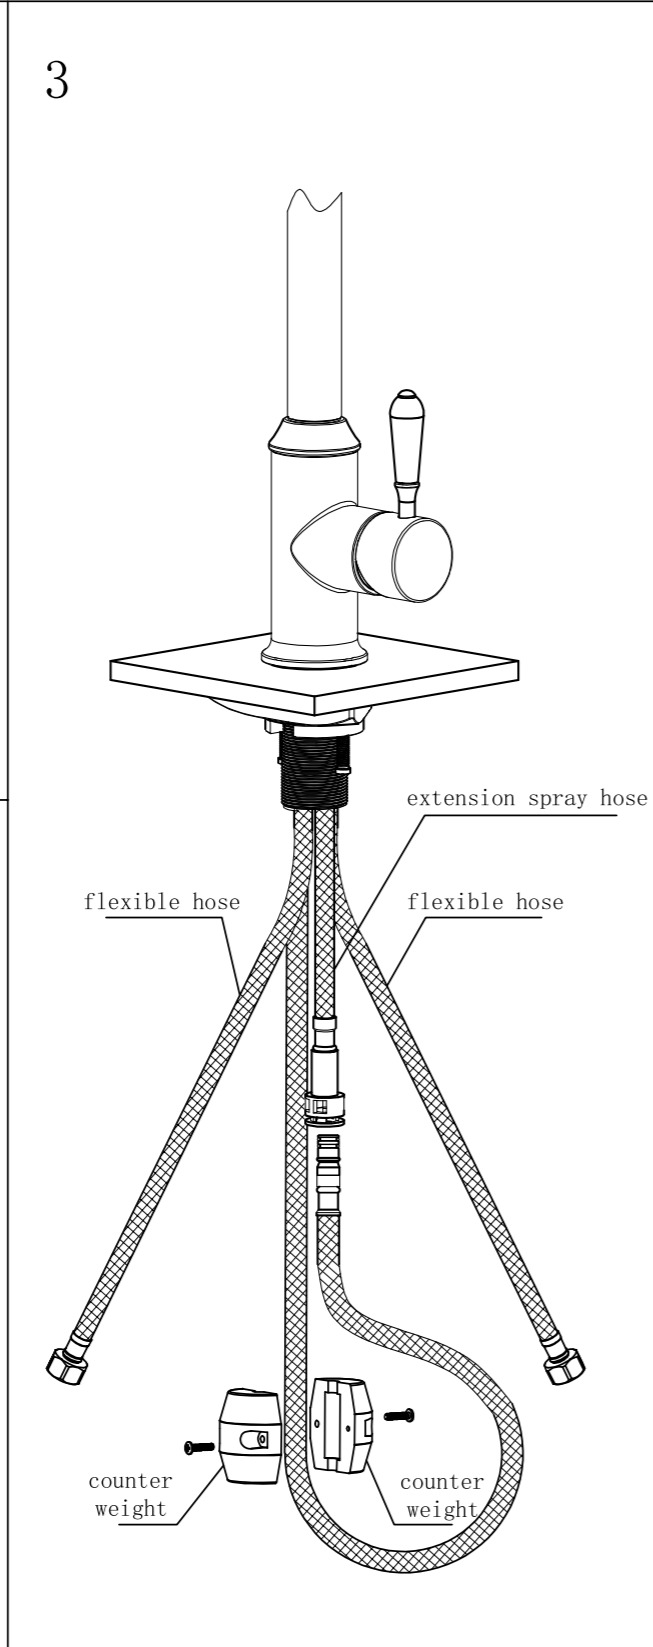

Installation Instruction