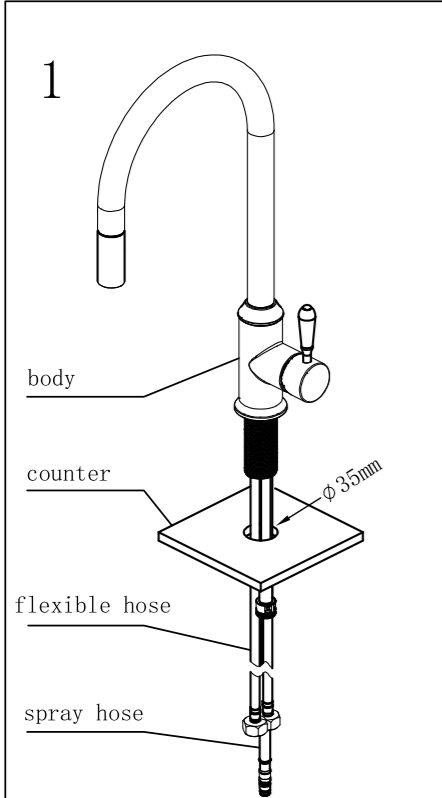

Installation Instruction