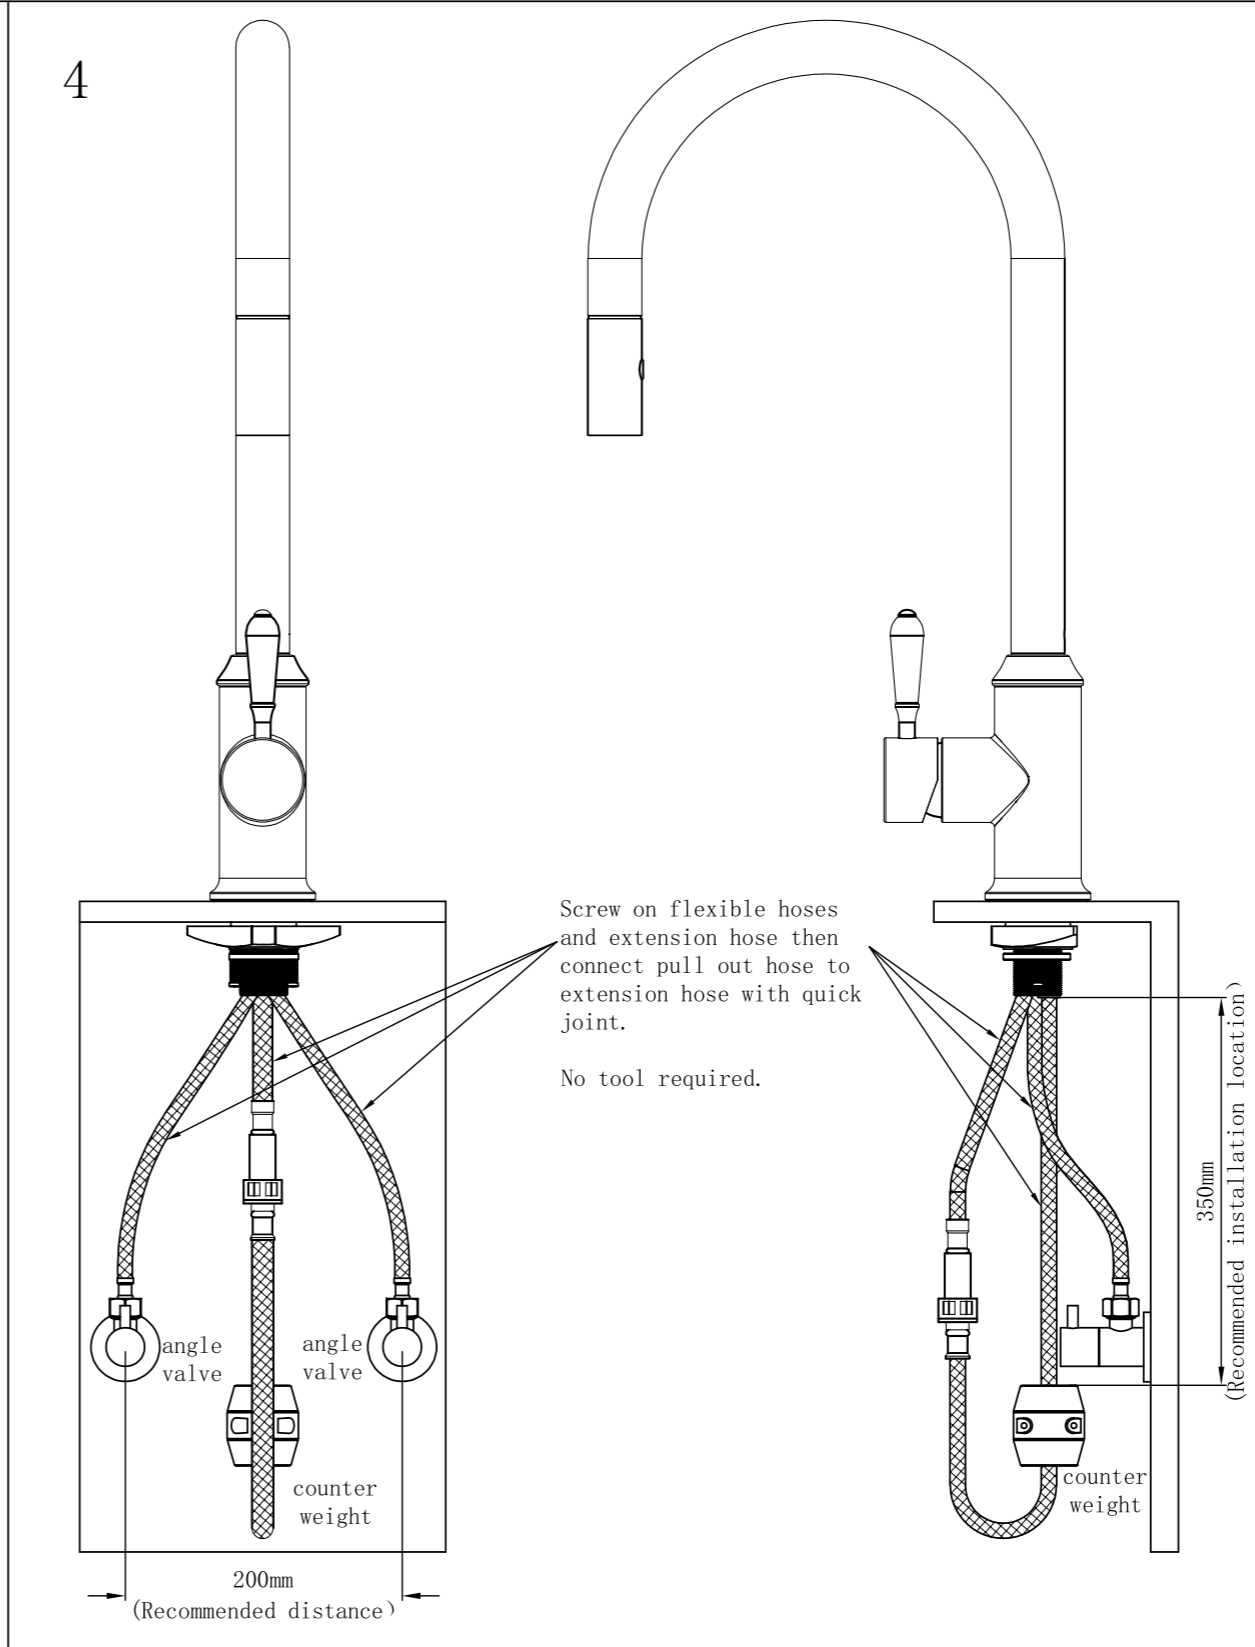

Installation Instruction