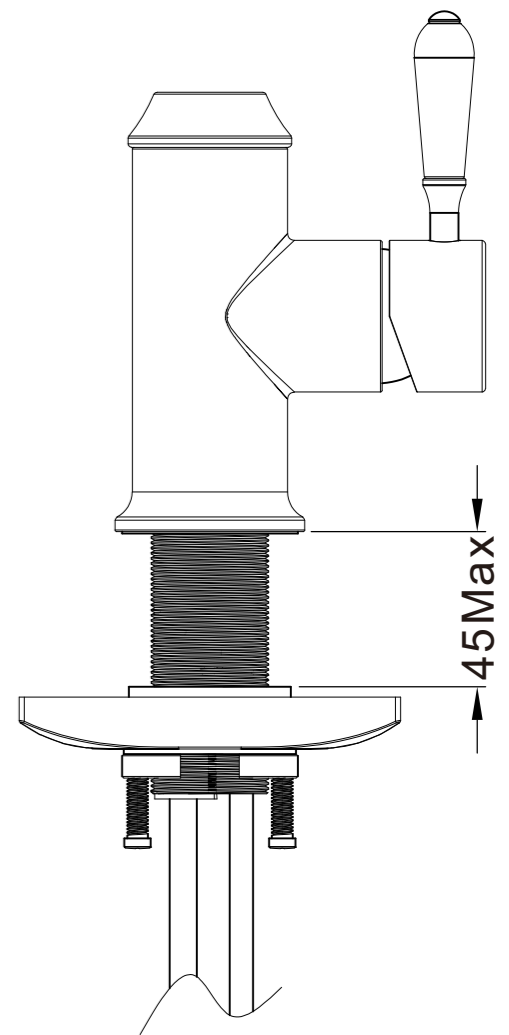

WM-060073

Temperature Rating

Min 1°C-Max 75°C

Pressure Rating

Min 150kpa - Max 500kpa

Finish

Chrome
NR221908CH

Gun Metal
NR221908GM

Brushed Bronze
NR221908BZ

Brushed Nickel
NR221908BN

Matte Black
NR221908MB

Brushed Gold
NR221908BG

Matte White
NR221908MW

Packaging Includes

1x Pull Out Sink Mixer
1x Hose Tail
1x Counter Weight

*Dimensions are nominal measurements only.

Installation Instruction

NOTE:

Nero

info@nerotapware.com.au
nerotapware.com.au

11-13 Buontempo Road
Carrum Downs Vic 3201