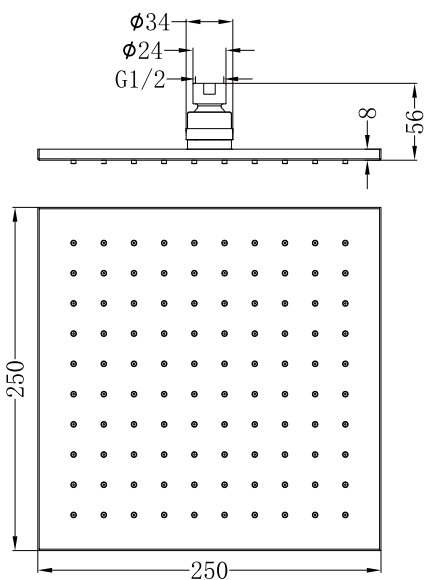

250mm Square Shower Head

Nero

Versions:202401

Drawing

Specifications

Watermark License

WM-060093

Temperature Rating

Min 1°C - Max 75°C

Pressure Rating

Min 150kpa - Max 500kpa

Packaging Includes

1x Shower Head

Finish & SKU

- | | | |
|--|---|---|
|  Chrome
NRROB1003CH |  Gun Metal
NRROB1003GM |  Brushed Nickel
NRROB1003BN |
|  Matte Black
NRROB1003MB |  Brushed Gold
NRROB1003BG | |

*Dimensions are nominal measurements only.

Nero

info@nerotapware.com.au
nerotapware.com.au

11-13 Buontempo Road
Carrum Downs Vic 3201