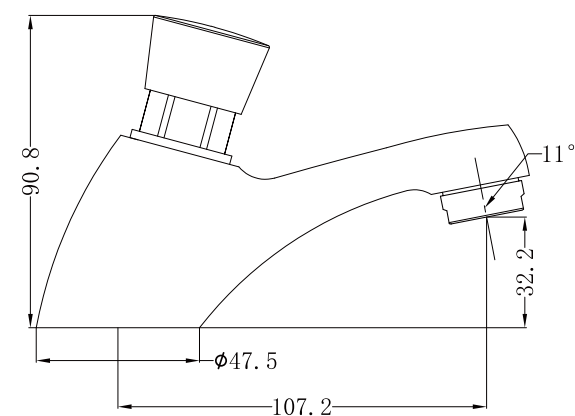

Temperature Rating

Min 1°C - Max 75°C

Pressure Rating

Min 150kpa - Max 500kpa

1x Tap
1x Installation Kit

Finish & SKU

 Chrome
NR291201CH

*Dimensions are nominal measurements only.