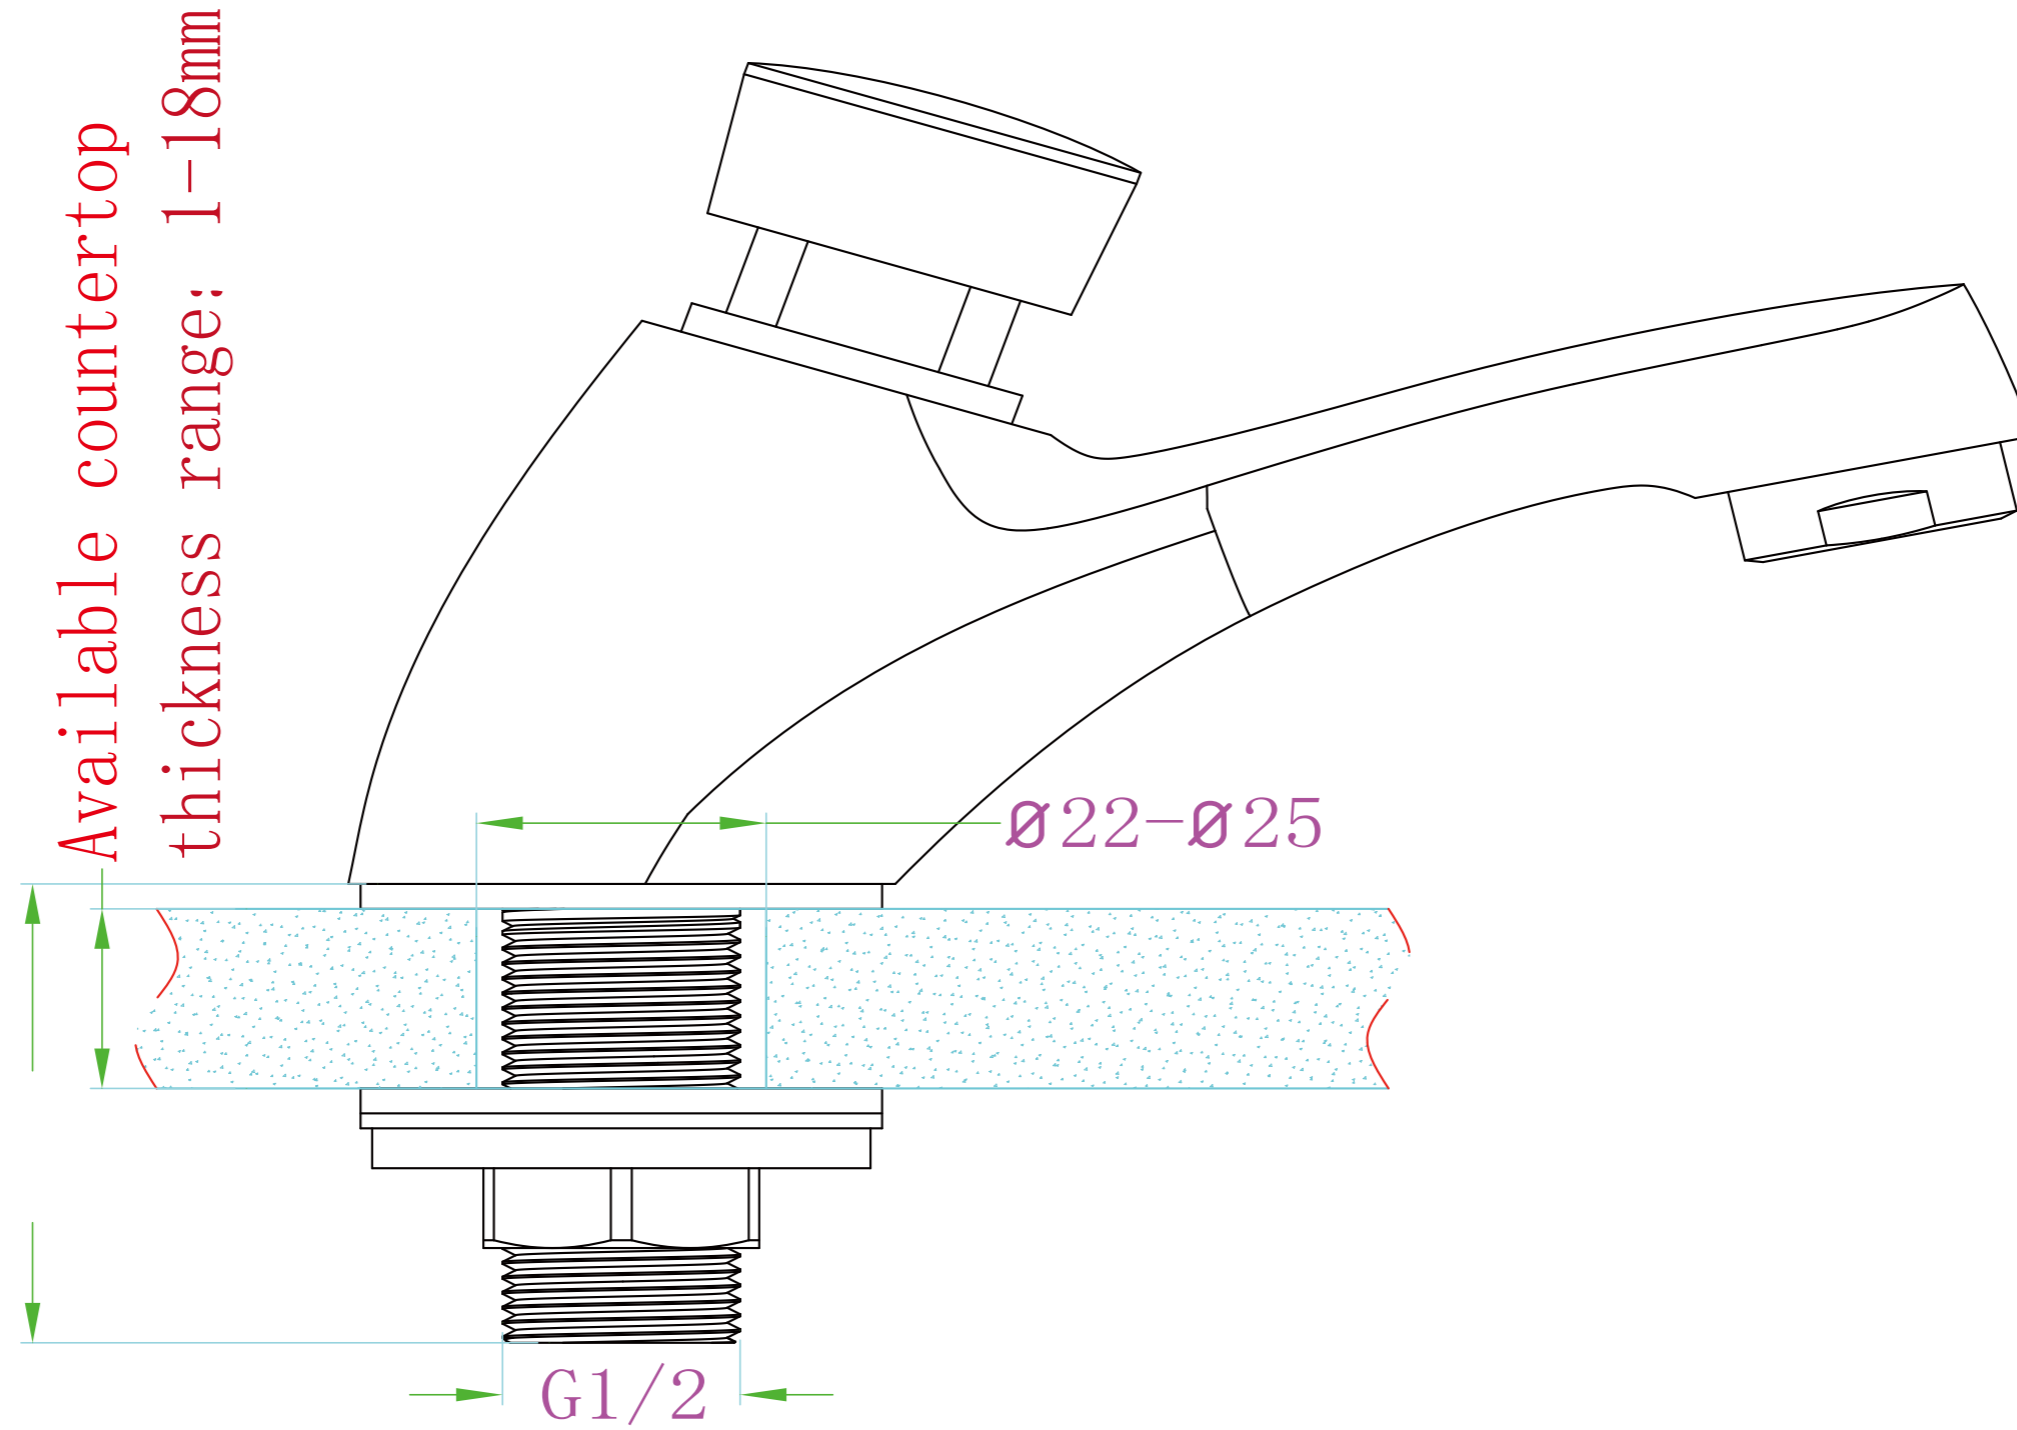

Installation Attention: