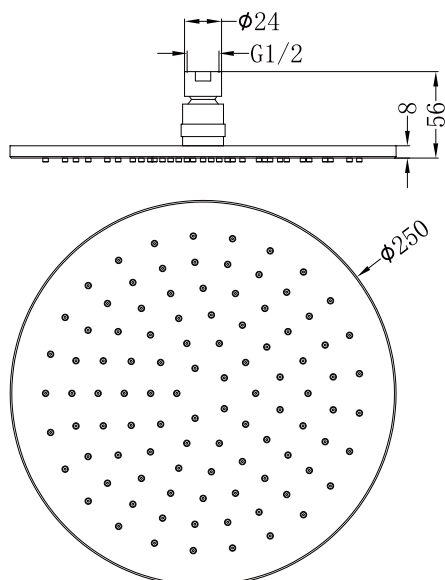

250mm Round Shower Head

Nero

Versions:202401

Drawing

Specifications

Watermark License
WM-060093

Temperature Rating
Min 1°C - Max 75°C

Pressure Rating
Min 150kpa - Max 500kpa

Packaging Includes

1x Shower Head

Finish & SKU

- | | | |
|--|---|---|
|  Chrome
NRROA1001CH |  Gun Metal
NRROA1001GM |  Brushed Nickel
NRROA1001BN |
|  Matte Black
NRROA1001MB |  Brushed Gold
NRROA1001BG | |

*Dimensions are nominal measurements only.

Nero

info@nerotapware.com.au
nerotapware.com.au

11-13 Buontempo Road
Carrum Downs Vic 3201