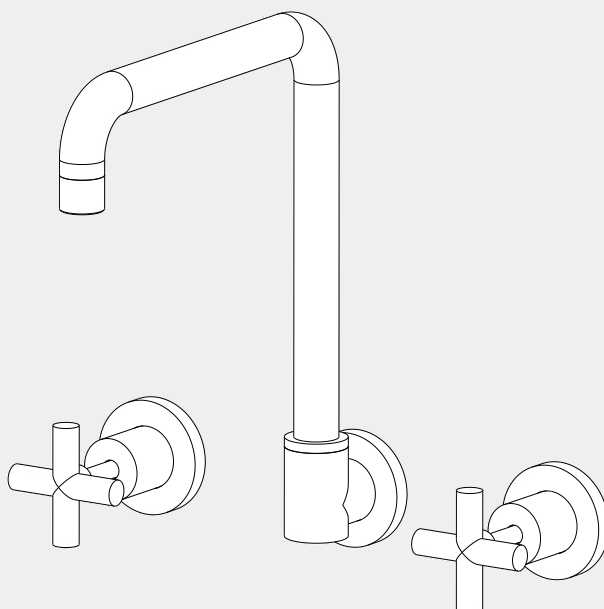

X Plus Wall Kitchen Set Swivel Spout

Nero

Versions:202401

Top/Back

Specifications

Watermark License

WM-060073

Temperature Rating

Min 1°C-Max 75°C

Pressure Rating

Min 150kpa - Max 500kpa

Finish & SKU

● Matte Black
NR201607MB

● Brushed Gold
NR201607BG

Packaging Includes

1x Spout
2x Hand Wheels

*Dimensions are nominal measurements only.

Nero

info@nerotapware.com.au
nerotapware.com.au

11-13 Buontempo Road
Carrum Downs Vic 3201