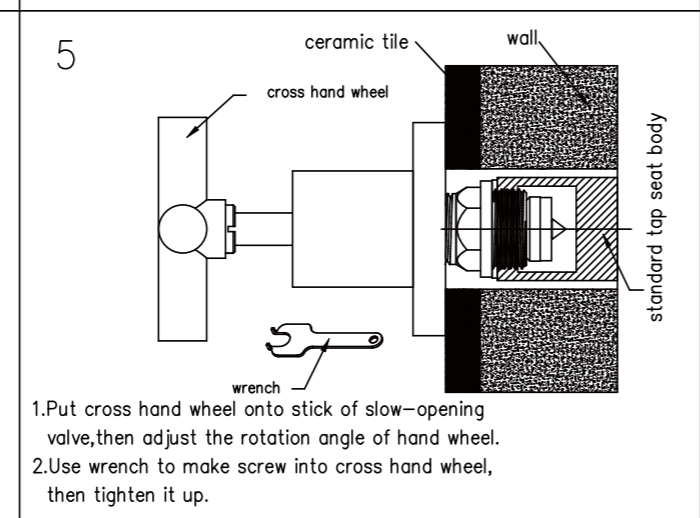

Min 1°C-Max 75°C

Pressure Rating

Min 150kpa - Max 500kpa

Finish & SKU

● Matte Black
NR201607MB

● Brushed Gold
NR201607BG

Packaging Includes

1x Spout
2x Hand Wheels

*Dimensions are nominal measurements only.

Nero

info@nerotapware.com.au
nerotapware.com.au

11-13 Buontempo Road
Carrum Downs Vic 3201