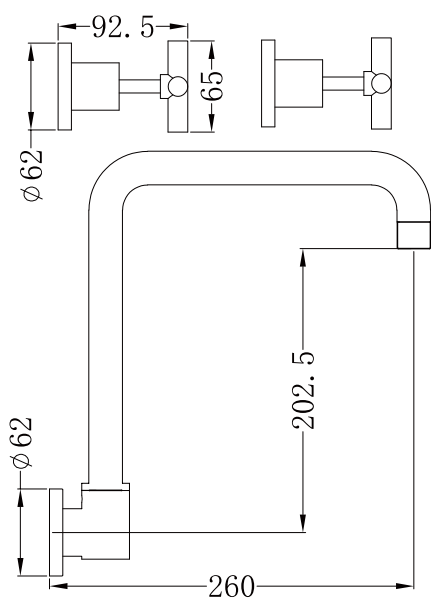

X Plus Wall Kitchen Set Swivel Spout

Nero

Versions:202401

Top/Back

Specifications

Watermark License

WM-060073

Temperature Rating

Min 1°C-Max 75°C

Pressure Rating

Min 150kpa - Max 500kpa

Finish & SKU

● Matte Black
NR201607MB

● Brushed Gold
NR201607BG

Packaging Includes

1x Spout
2x Hand Wheels

*Dimensions are nominal measurements only.

Nero

info@nerotapware.com.au
nerotapware.com.au

11-13 Buontempo Road
Carrum Downs Vic 3201