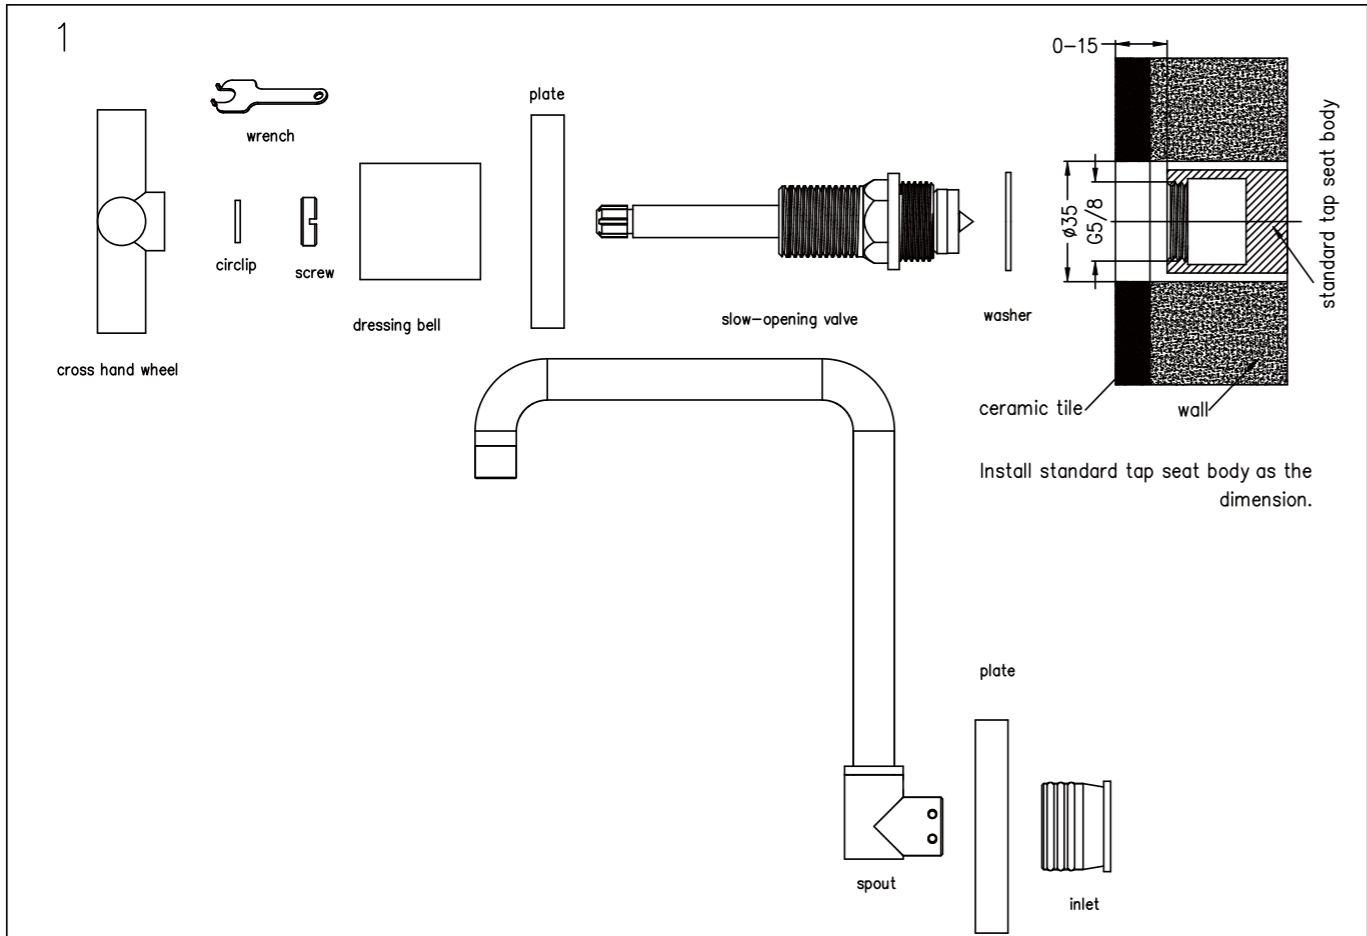

X Plus Wall Kitchen Set Swivel Spout

Nero

Versions:202401

Top/Back

Specifications

Watermark License

WM-060073

Temperature Rating

Min 1°C-Max 75°C

Pressure Rating

Min 150kpa - Max 500kpa

Finish & SKU

● Matte Black
NR201607MB

● Brushed Gold
NR201607BG

Packaging Includes

1x Spout
2x Hand Wheels

*Dimensions are nominal measurements only.

Nero

info@nerotapware.com.au
nerotapware.com.au

11-13 Buontempo Road
Carrum Downs Vic 3201