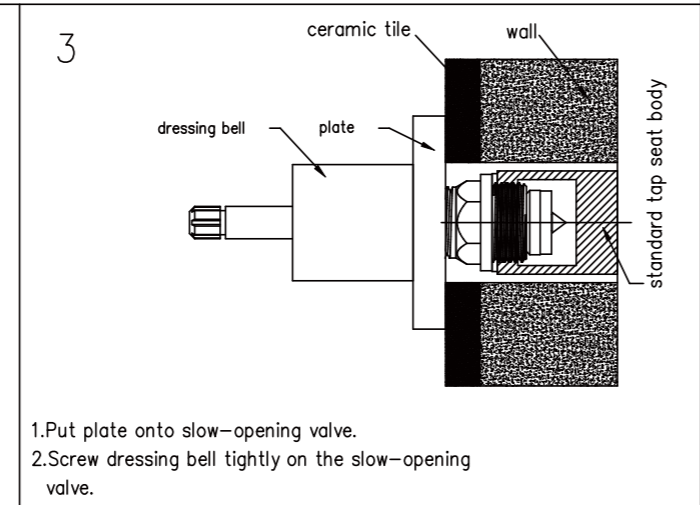

Min 1°C-Max 75°C

Pressure Rating

Min 150kpa - Max 500kpa

Finish & SKU

● Matte Black
NR201607MB

● Brushed Gold
NR201607BG

Packaging Includes

1x Spout
2x Hand Wheels

*Dimensions are nominal measurements only.

Nero

info@nerotapware.com.au
nerotapware.com.au

11-13 Buontempo Road
Carrum Downs Vic 3201