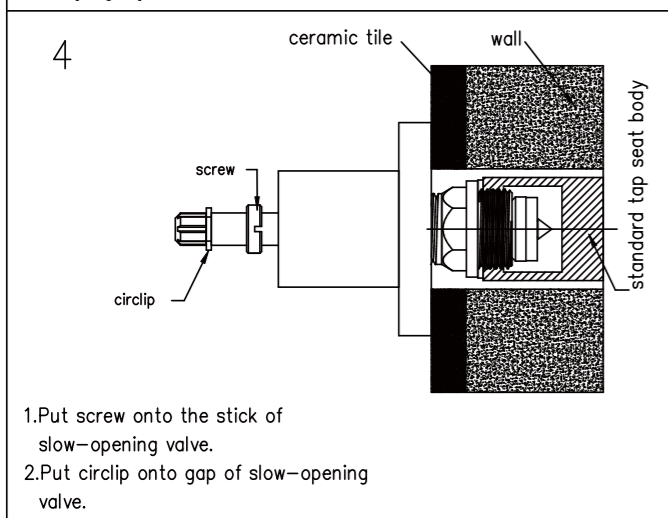

Min 1°C-Max 75°C

Pressure Rating

Min 150kpa - Max 500kpa

Finish & SKU

● Matte Black
NR201607MB

● Brushed Gold
NR201607BG

Packaging Includes

1x Spout
2x Hand Wheels

*Dimensions are nominal measurements only.

Nero

info@nerotapware.com.au
nerotapware.com.au

11-13 Buontempo Road
Carrum Downs Vic 3201