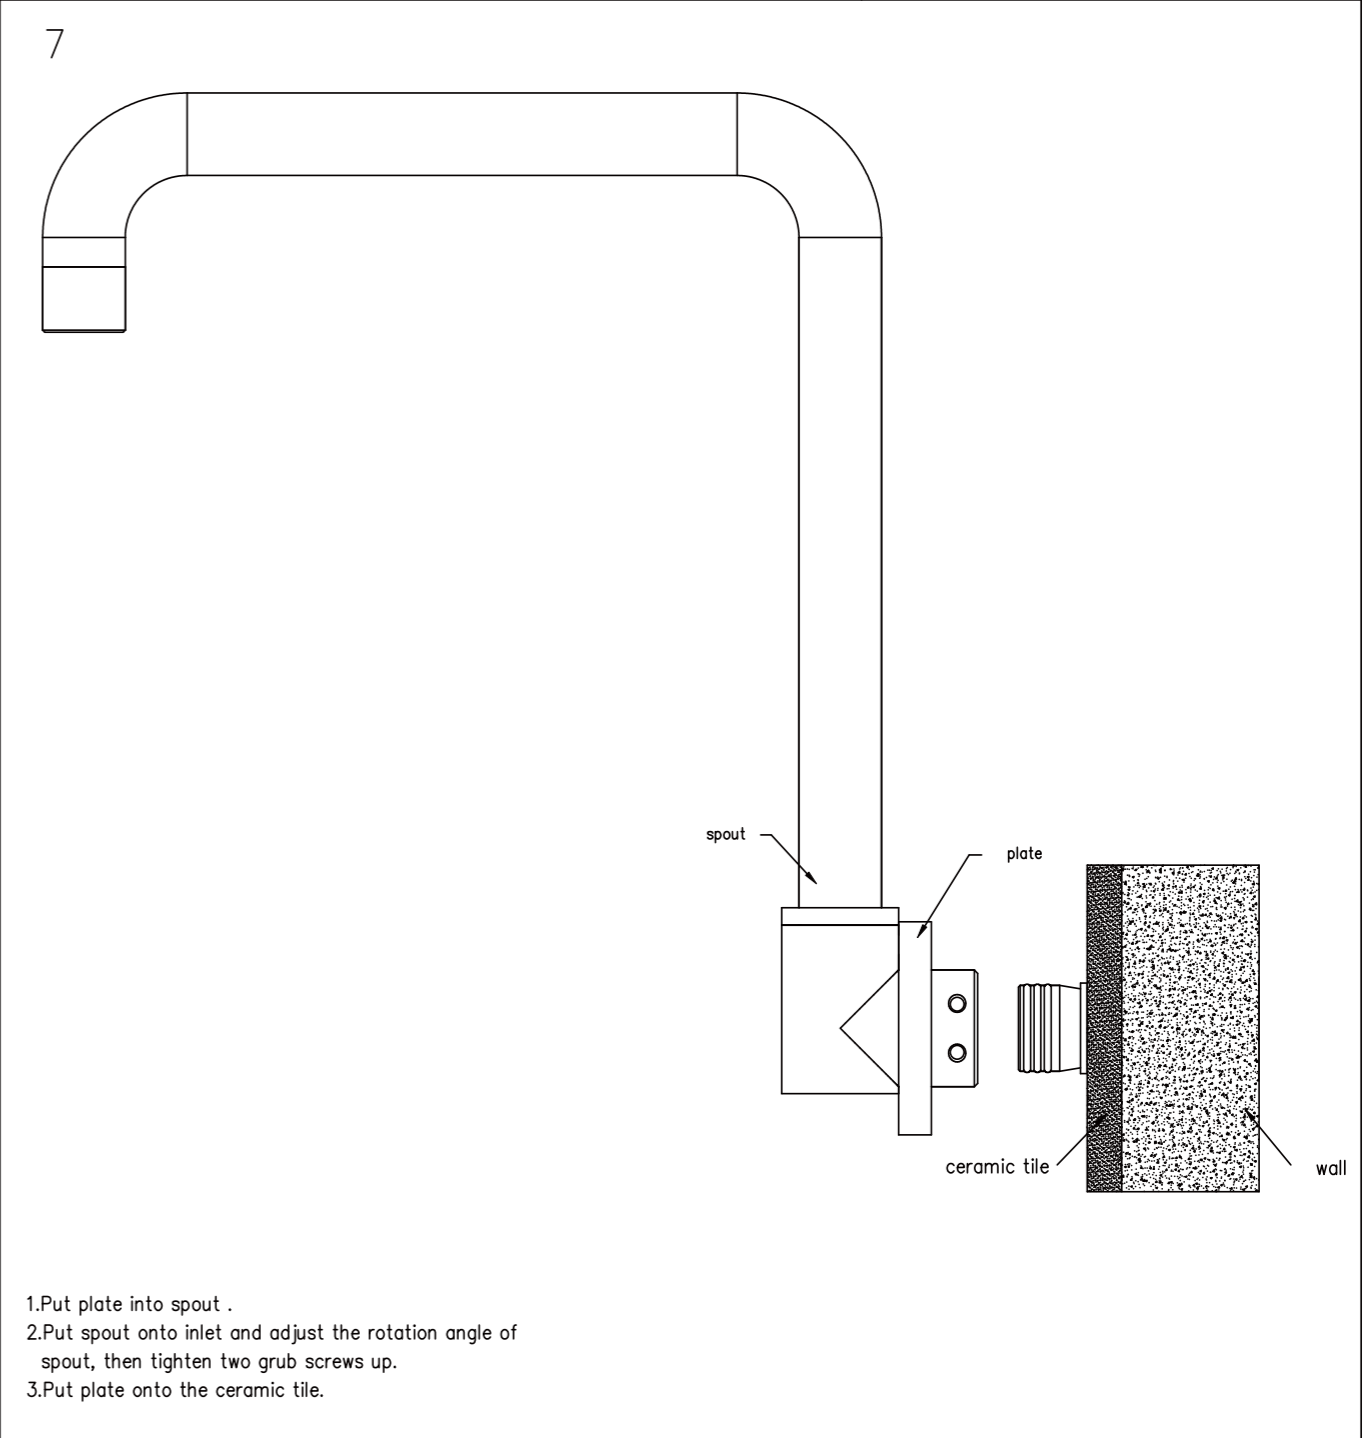

X Plus Wall Kitchen Set Swivel Spout

Nero

Versions:202401

Top/Back

Specifications

Watermark License

WM-060073

Temperature Rating

Min 1°C-Max 75°C

Pressure Rating

Min 150kpa - Max 500kpa

Finish & SKU

● Matte Black
NR201607MB

● Brushed Gold
NR201607BG

Packaging Includes

1x Spout
2x Hand Wheels

*Dimensions are nominal measurements only.

Nero

info@nerotapware.com.au
nerotapware.com.au

11-13 Buontempo Road
Carrum Downs Vic 3201