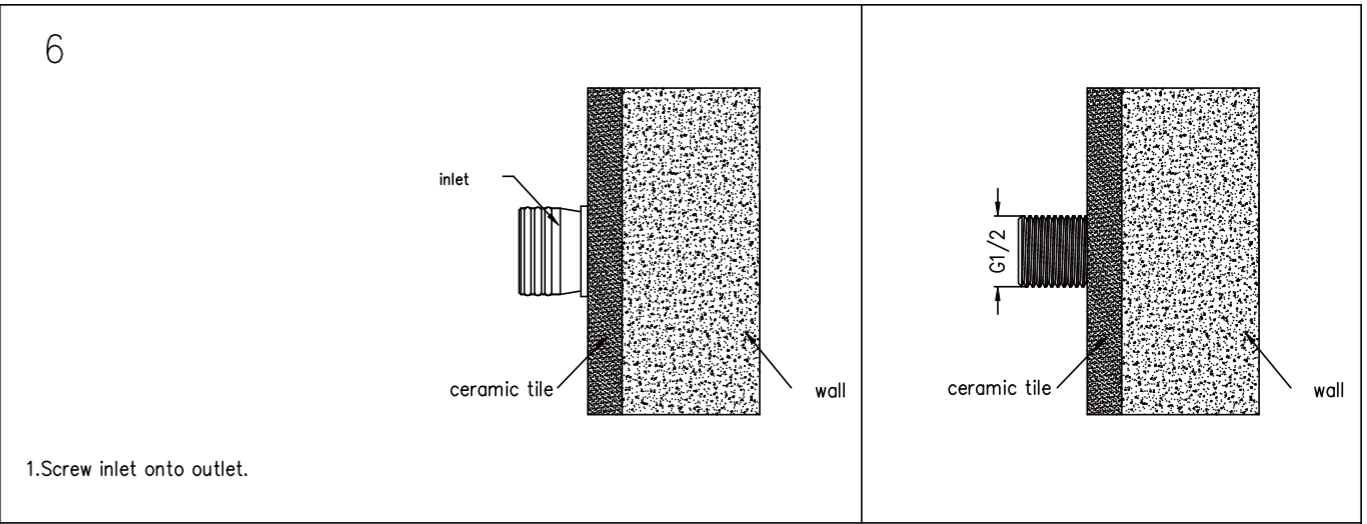

Min 1°C-Max 75°C

Pressure Rating

Min 150kpa - Max 500kpa

Finish & SKU

● Matte Black
NR201607MB

● Brushed Gold
NR201607BG

Packaging Includes

1x Spout
2x Hand Wheels

*Dimensions are nominal measurements only.

Nero

info@nerotapware.com.au
nerotapware.com.au

11-13 Buontempo Road
Carrum Downs Vic 3201