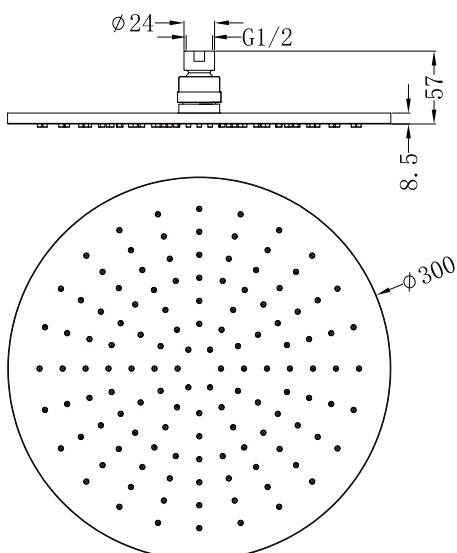

# 300mm Round Shower Head

## Drawing