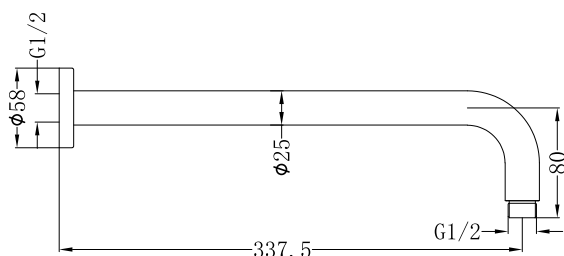

Round Shower Arm 330mm Length

Nero

Versions:202401

Drawing

Specifications

Temperature Rating

Min 1°C - Max 75°C

Pressure Rating

Min 150kpa - Max 500kpa

Packaging Includes

1x Shower Arm
1x Plate

Finish & SKU

 Chrome NR502CH	 Gun Metal NR502GM	 Brushed Bronze NR502BZ	 Graphite NR502GR
 Matte Black NR502MB	 Brushed Gold NR502BG	 Matte White NR502MW	 Brushed Nickel NR502BN

*Dimensions are nominal measurements only.

Nero

info@nerotapware.com.au
nerotapware.com.au

11-13 Buontempo Road
Carrum Downs Vic 3201