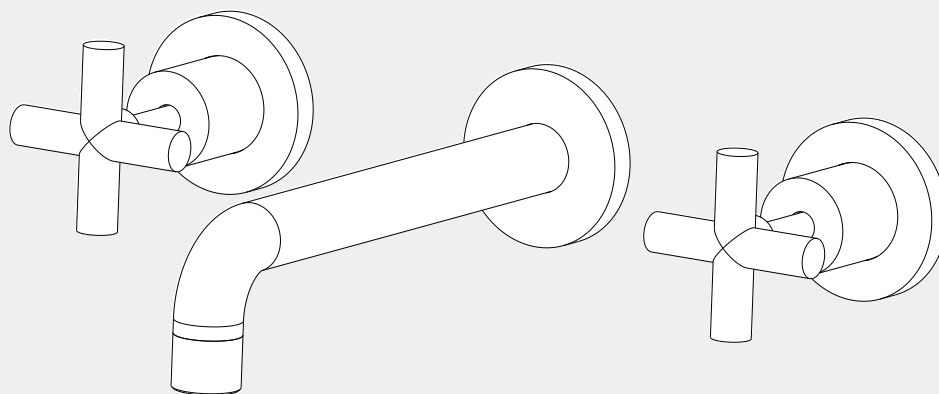

X Plus Wall Basin Set 180mm

Nero

Versions:202401

Top/Back

Specifications

Watermark License

WM-060073

Temperature Rating

Min 1°C-Max 75°C

Pressure Rating

Min 150kpa - Max 500kpa

Packaging Includes

1x Spout
2x Hand Wheels

Finish & SKU

● Matte Black
NR201607bMB

● Brushed Gold
NR201607bBG

*Dimensions are nominal measurements only.

Nero

info@nerotapware.com.au
nerotapware.com.au

11-13 Buontempo Road
Carrum Downs Vic 3201