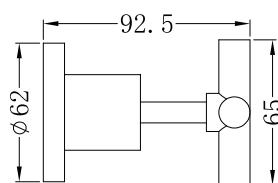

X Plus Wall Basin Set 180mm

Nero

Versions:202401

Top/Back

Specifications

Watermark License

WM-060073

Temperature Rating

Min 1°C-Max 75°C

Pressure Rating

Min 150kpa - Max 500kpa

Packaging Includes

1x Spout
2x Hand Wheels

Finish & SKU

● Matte Black
NR201607bMB

● Brushed Gold
NR201607bBG

*Dimensions are nominal measurements only.

Nero

info@nerotapware.com.au
nerotapware.com.au

11-13 Buontempo Road
Carrum Downs Vic 3201