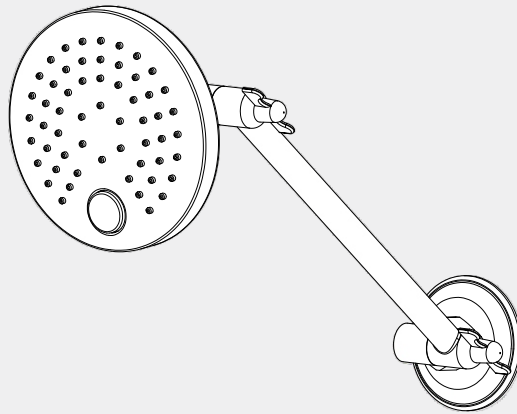

X Plus All Direction Shower Head

Nero

Versions:202401

Drawing

Specifications

Watermark License
WM-060093
Temperature Rating
Min 1°C-Max 75°C
Pressure Rating
Min 150kpa - Max 500kpa

Packaging Includes

1x All Direction Shower Head
1x Installation Kit

Finish & SKU

● **Matte Black**
NR201605MB

*Dimensions are nominal measurements only.

Nero

info@nerotapware.com.au
nerotapware.com.au

11-13 Buontempo Road
Carrum Downs Vic 3201