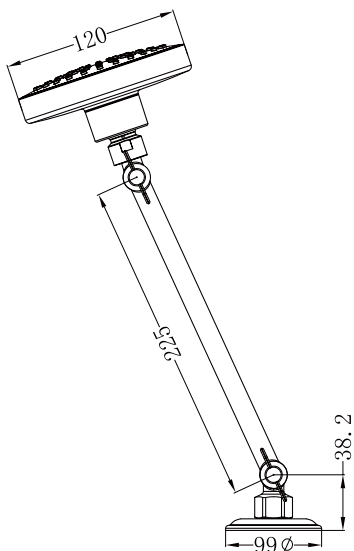

X Plus All Direction Shower Head

Nero

Versions:202401

Drawing

Specifications

Watermark License
WM-060093
Temperature Rating
Min 1°C-Max 75°C
Pressure Rating
Min 150kpa - Max 500kpa

Packaging Includes

1x All Direction Shower Head
1x Installation Kit

Finish & SKU

● **Matte Black**
NR201605MB

*Dimensions are nominal measurements only.

Nero

info@nerotapware.com.au
nerotapware.com.au

11-13 Buontempo Road
Carrum Downs Vic 3201