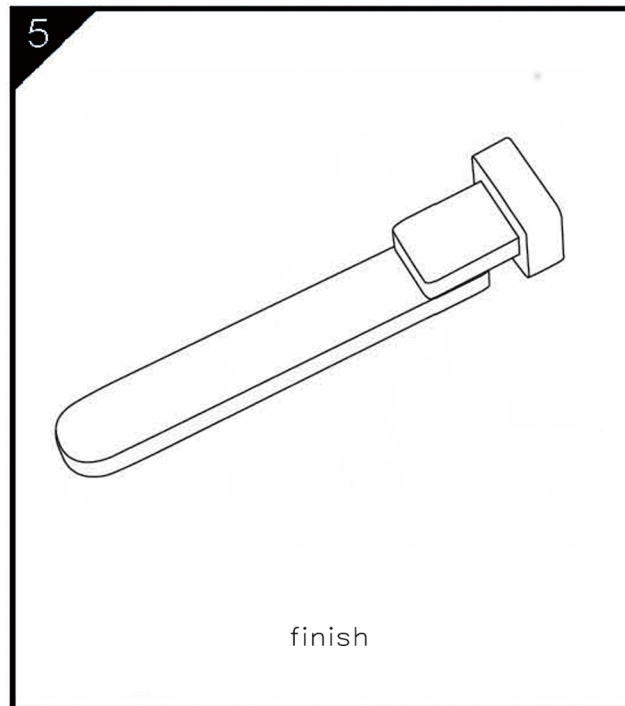

### PACKAGING INCLUDES

- 1x Spout
- 1x installation kit

Dimensions are nominal measurements only.

Versions: 2021.06

[www.nerotapware.com.au](http://www.nerotapware.com.au)