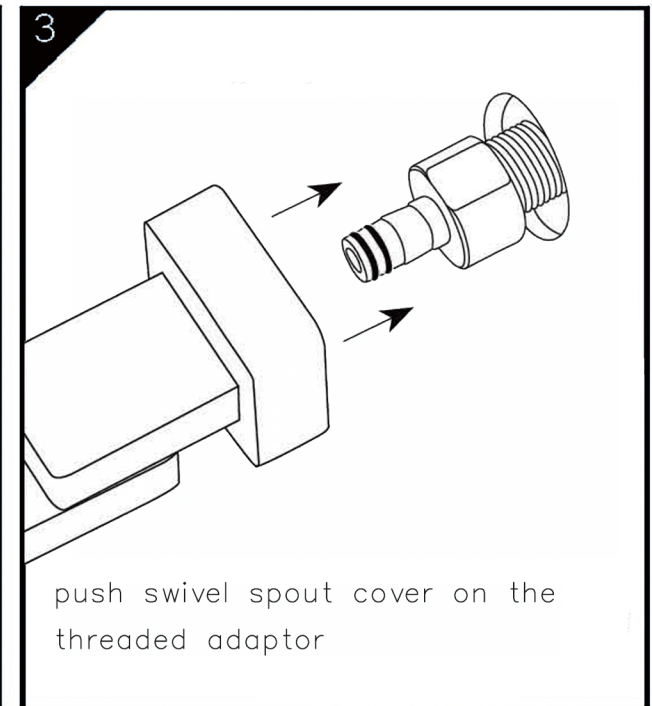

### PACKAGING INCLUDES

- 1x Spout
- 1x installation kit

Dimensions are nominal measurements only.

Versions: 2021.06

[www.nerotapware.com.au](http://www.nerotapware.com.au)