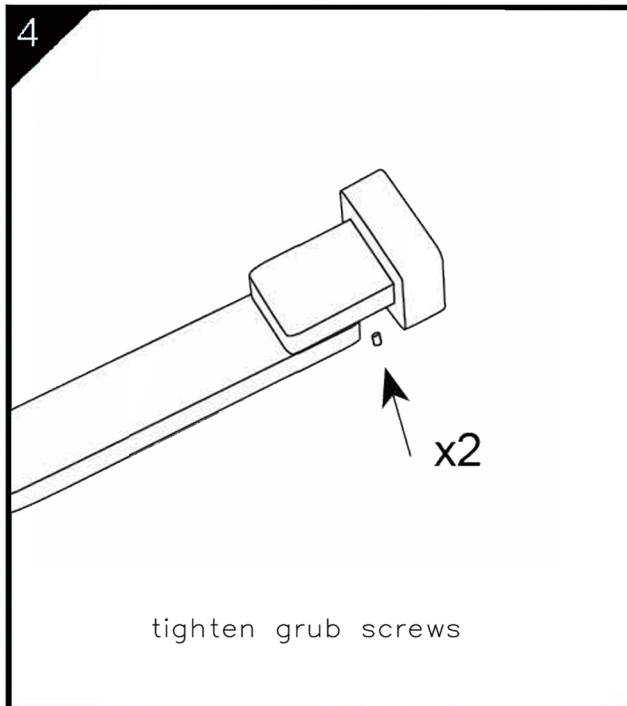

### PACKAGING INCLUDES

- 1x Spout
- 1x installation kit

Dimensions are nominal measurements only.

Versions: 2021.06

[www.nerotapware.com.au](http://www.nerotapware.com.au)