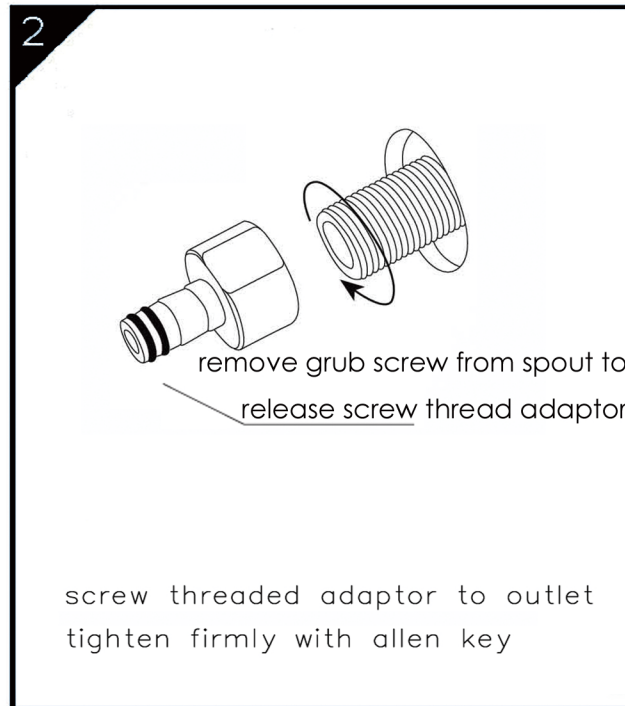

### PACKAGING INCLUDES

- 1x Spout
- 1x installation kit

Dimensions are nominal measurements only.

Versions: 2021.06

[www.nerotapware.com.au](http://www.nerotapware.com.au)