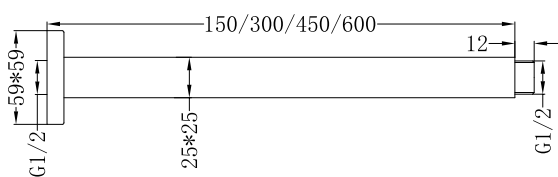

Square Ceiling Arm

150/300/450/600mm Length

Nero

Versions:202401

Drawing

Specifications

Temperature Rating

Min 1°C-Max 75°C

Pressure Rating

Min 150kpa - Max 500kpa

Packaging Includes

1x Shower Arm
1x Plate

Finish & SKU

	Chrome	NR504150CH/NR504300CH NR504450CH/NR504600CH		Brushed Gold	NR504300BG
	Matte Black	NR504300MB/NR504450MB		Gun Metal	NR504300GM
	Brushed Nickel	NR504300BN			

*Dimensions are nominal measurements only.

Nero

info@nerotapware.com.au
nerotapware.com.au

11-13 Buontempo Road
Carrum Downs Vic 3201