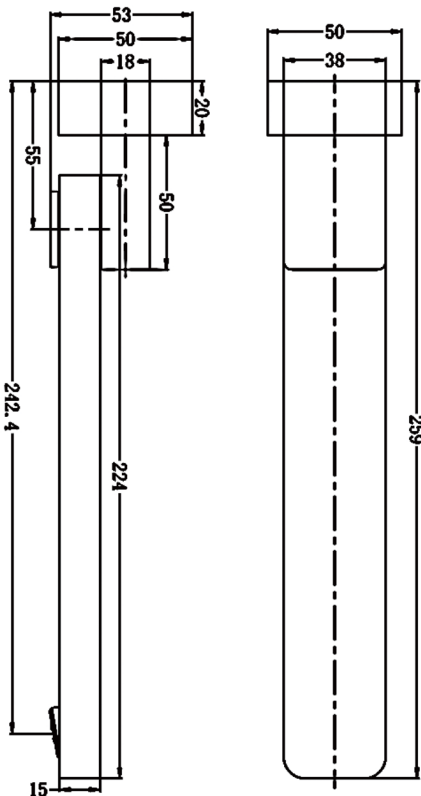

SWIVEL BATH SPOUT

SPECIFICATION

PRODUCT CODE	YSW206
WELS RATING	N/A
WATERMARK LICENSE	WM-060073
TEMPERATURE RATING	MIN 1°C-MAX 75°C
PRESSURE RATING	MIN 150KPa-MAX 500KPa

FINISH

	NR206CH	chrome
	NR206MB	matte black

PACKAGING INCLUDES

- 1x spout
- 1x plate
- 1x accessory pouch

Dimensions are nominal measurements only.

Versions: 2019.12