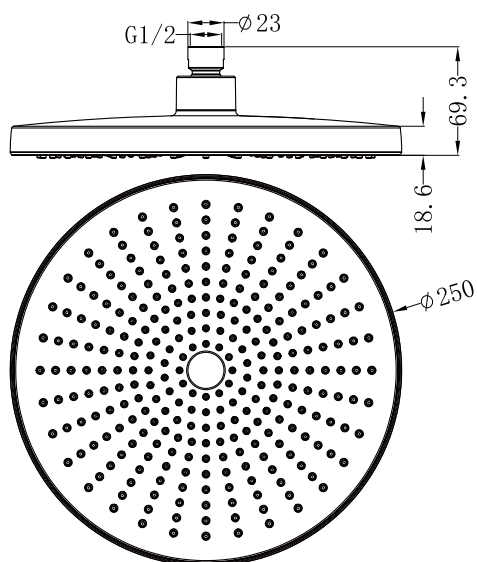

# Opal 250mm Shower Head

## Drawing