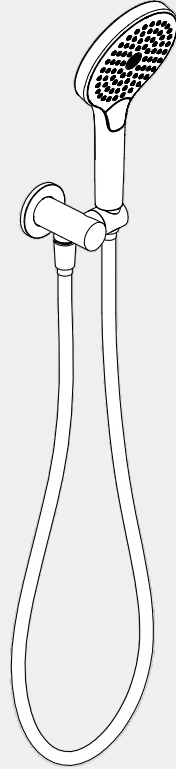

Mecca Shower On Bracket With Air Shower II

Nero

Versions:202401

Drawing

Specifications

Watermark License

WM-060093

Temperature Rating

Min 1°C - Max 75°C

Pressure Rating

Min 150kpa - Max 500kpa

Packaging Includes

1x Hand Shower (Built- In Check Valve)
1x Shower Bracket
1x 1.5m PVC Hose

Finish & SKU

 Chrome NR221905fCH	 Gun Metal NR221905fGM	 Brushed Bronze NR221905fBZ	 Brushed Nickel NR221905fBN
 Matte Black NR221905fMB	 Brushed Gold NR221905fBG	 Matte White NR221905fMW	

1. Apply thread sealant or teflon tape on outlet thread.

2. Pull back plate on together with bracket body.

Apply thread sealant or teflon tape

3. Screw shower bracket body on to outlet. **DO NOT OVERTIGHTEN.** Slide the back plate against the wall/tile face properly.

4. Connect bracket and hand shower with hose. **TEST & CHECK FOR LEAKS.**

Nero

info@nerotapware.com.au
nerotapware.com.au

11-13 Buontempo Road
Carrum Downs Vic 3201