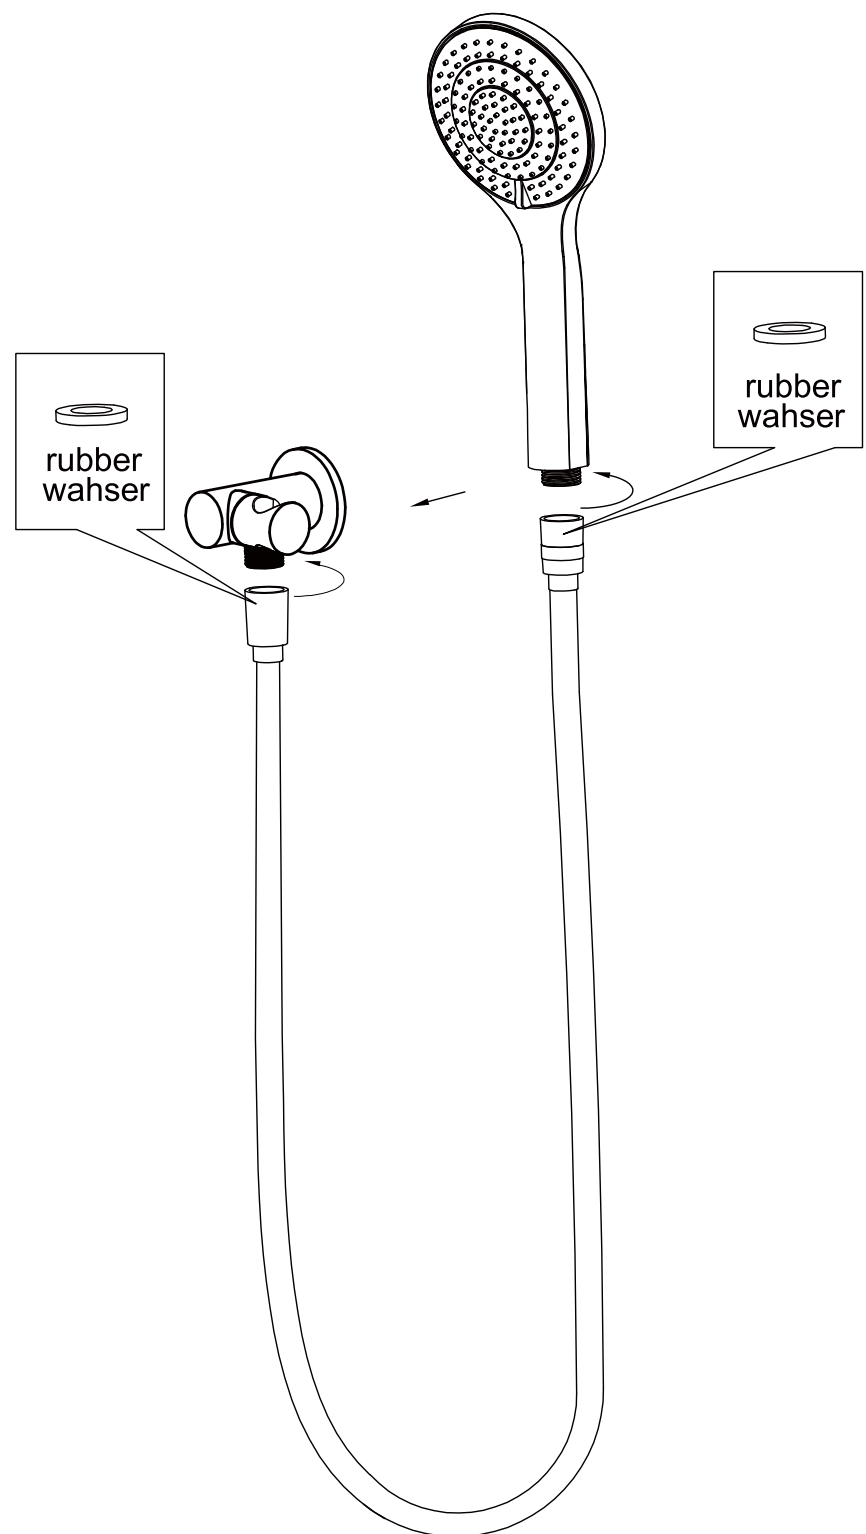

*Dimensions are nominal measurements only.

Important

All products must be installed by licensed plumbers.

All pipework must be thoroughly flushed prior to installation, as foreign materials may block the flow regulating device and reduce the flow of water.

1. Apply thread sealant or teflon tape on outlet thread.

2. Pull back plate on together with bracket body.

Apply thread sealant or teflon tape

3. Screw shower bracket body on to outlet. **DO NOT OVERTIGHTEN.** Slide the back plate against the wall/tile face properly.

4. Connect bracket and hand shower with hose. **TEST & CHECK FOR LEAKS.**

Nero

info@nerotapware.com.au
nerotapware.com.au

11-13 Buontempo Road
Carrum Downs Vic 3201