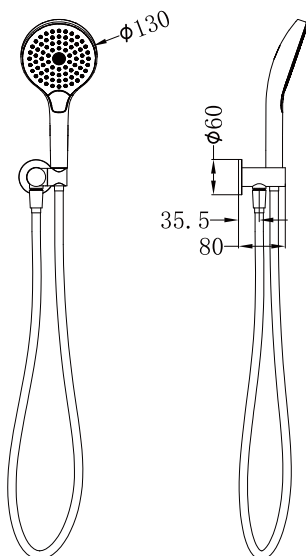

Mecca Shower On Bracket With Air Shower II

Nero

Versions:202401

Drawing

Specifications

Watermark License

WM-060093

Temperature Rating

Min 1°C - Max 75°C

Pressure Rating

Min 150kpa - Max 500kpa

Packaging Includes

1x Hand Shower (Built- In Check Valve)
1x Shower Bracket
1x 1.5m PVC Hose

Finish & SKU

 Chrome NR221905fCH	 Gun Metal NR221905fGM	 Brushed Bronze NR221905fBZ	 Brushed Nickel NR221905fBN
 Matte Black NR221905fMB	 Brushed Gold NR221905fBG	 Matte White NR221905fMW	

*Dimensions are nominal measurements only.

Important

All products must be installed by licensed plumbers.

All pipework must be thoroughly flushed prior to installation, as foreign materials may block the flow regulating device and reduce the flow of water.

1. Apply thread sealant or teflon tape on outlet thread.

2. Pull back plate on together with bracket body.

Apply thread sealant or teflon tape

3. Screw shower bracket body on to outlet. **DO NOT OVERTIGHTEN.** Slide the back plate against the wall/tile face properly.