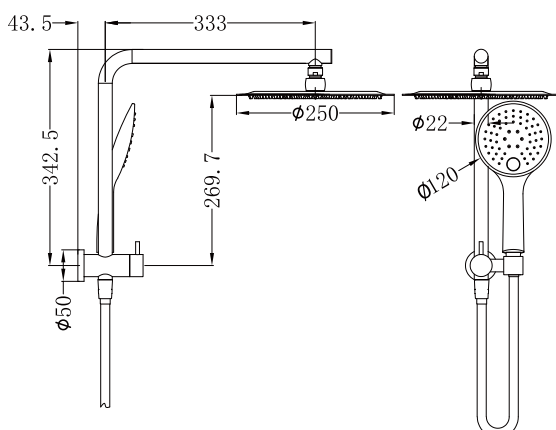

Mecca 2 In 1 Twin Shower

Nero

Versions:202401

Drawing

Specifications

Watermark License

WM-060093

Temperature Rating

Min 1°C-Max 75°C

Pressure Rating

Min 150kpa - Max 500kpa

Finish & SKU

Chrome
NR250805bCH

Packaging Includes

1x Shower Arm
1x Shower Head
1x Hand Shower (Built-In Check Valve)
1x 1.5m Pvc Hose

*Dimensions are nominal measurements only.

Installation Instruction

 <p>1. Screw threaded adaptor to the outlet tighten firmly with allen key.</p>	 <p>2. Push shower arm cover onto shower arm.</p>	 <p>3. Push shower arm cover on thread adaptor and tighten grub screws.</p>
 <p>4. Screw on shower head. (note the rubber washer in the shower head.)</p>	 <p>5. Screw shower hose to hand shower and shower rail.</p>	 <p>6. Finish.</p>