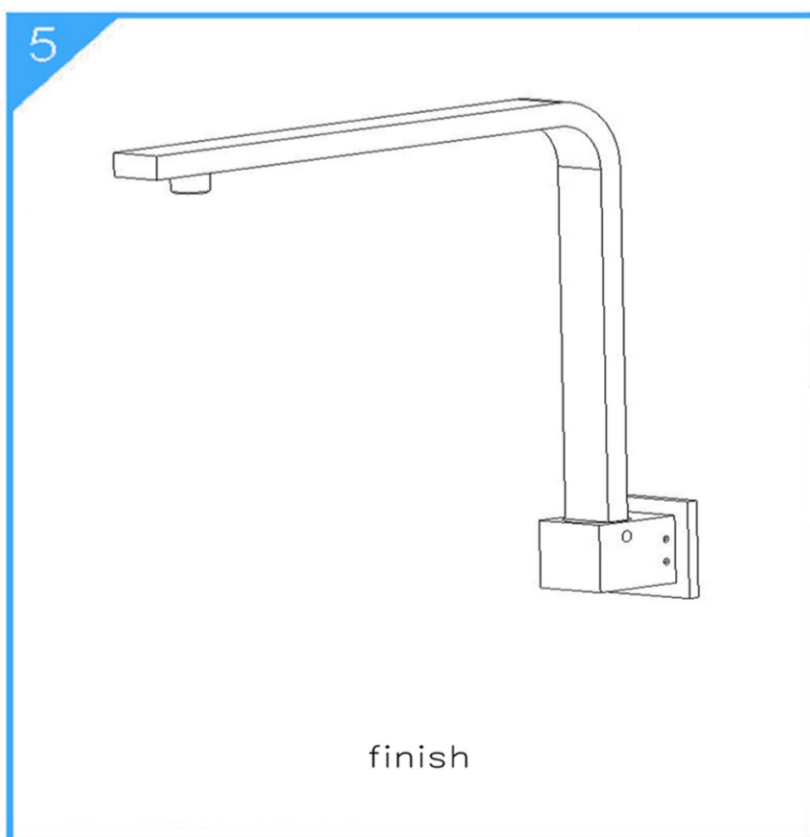

Square Swivel Shower Arm

Nero

Versions:202401

Drawing

Specifications

Temperature Rating

Min 1°C-Max 75°C

Pressure Rating

Min 150kpa - Max 500kpa

Packaging Includes

1x Shower Arm

Finish & SKU

● Chrome
NR505CH

● Gun Metal
NR505GM

● Brushed Nickel
NR505BN

● Matte Black
NR505MB

● Brushed Gold
NR505BG

*Dimensions are nominal measurements only.

INSTALLATION

Nero

info@nerotapware.com.au
nerotapware.com.au

11-13 Buontempo Road
Carrum Downs Vic 3201