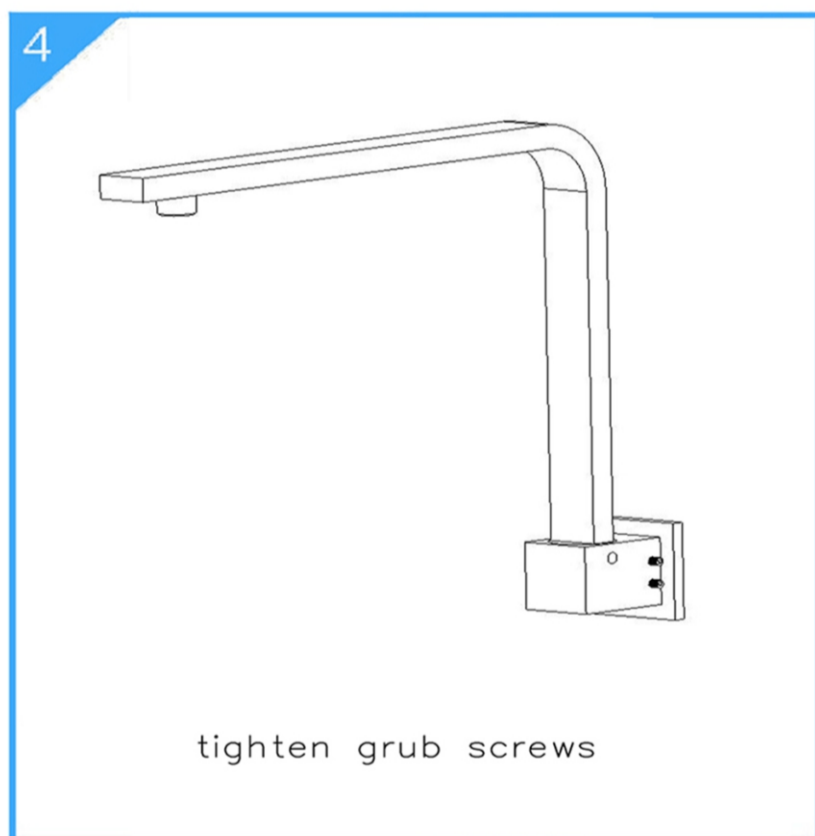

Min 150kpa - Max 500kpa

Packaging Includes

1x Shower Arm

Finish & SKU

● Chrome
NR505CH

● Gun Metal
NR505GM

● Brushed Nickel
NR505BN

● Matte Black
NR505MB

● Brushed Gold
NR505BG

*Dimensions are nominal measurements only.

INSTALLATION

Nero

info@nerotapware.com.au
nerotapware.com.au

11-13 Buontempo Road
Carrum Downs Vic 3201