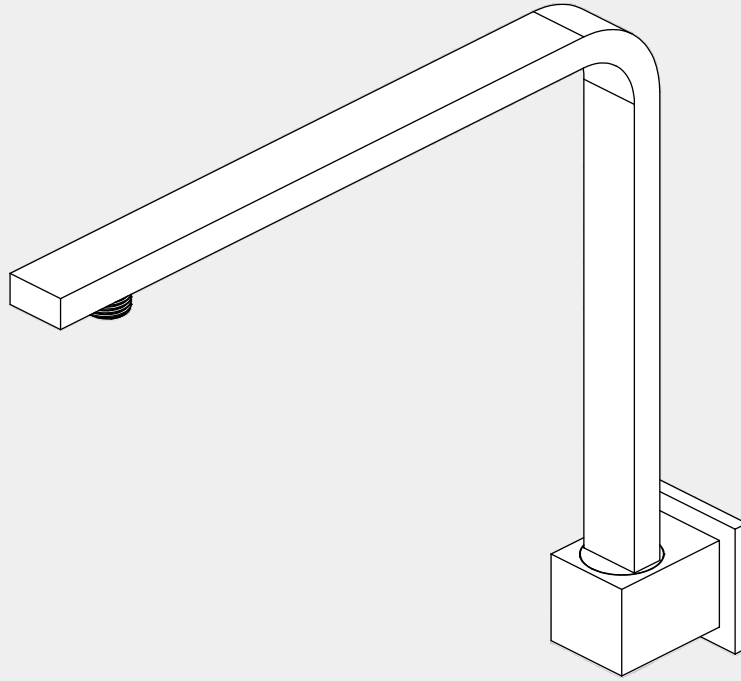

Square Swivel Shower Arm

Nero

Versions:202401

Drawing

Specifications

Temperature Rating

Min 1°C-Max 75°C

Pressure Rating

Min 150kpa - Max 500kpa

Packaging Includes

1x Shower Arm

Finish & SKU

● Chrome
NR505CH

● Gun Metal
NR505GM

● Brushed Nickel
NR505BN

● Matte Black
NR505MB

● Brushed Gold
NR505BG

*Dimensions are nominal measurements only.

INSTALLATION

Nero

info@nerotapware.com.au
nerotapware.com.au

11-13 Buontempo Road
Carrum Downs Vic 3201