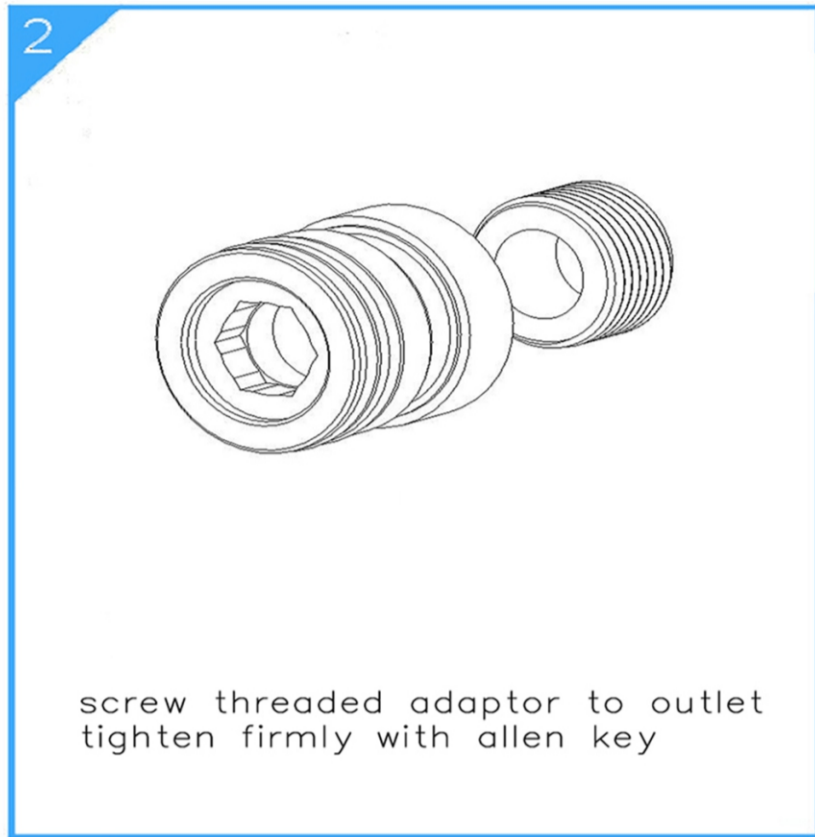

Min 150kpa - Max 500kpa

Packaging Includes

1x Shower Arm

Finish & SKU

● Chrome
NR505CH

● Gun Metal
NR505GM

● Brushed Nickel
NR505BN

● Matte Black
NR505MB

● Brushed Gold
NR505BG

*Dimensions are nominal measurements only.

INSTALLATION

Nero

info@nerotapware.com.au
nerotapware.com.au

11-13 Buontempo Road
Carrum Downs Vic 3201