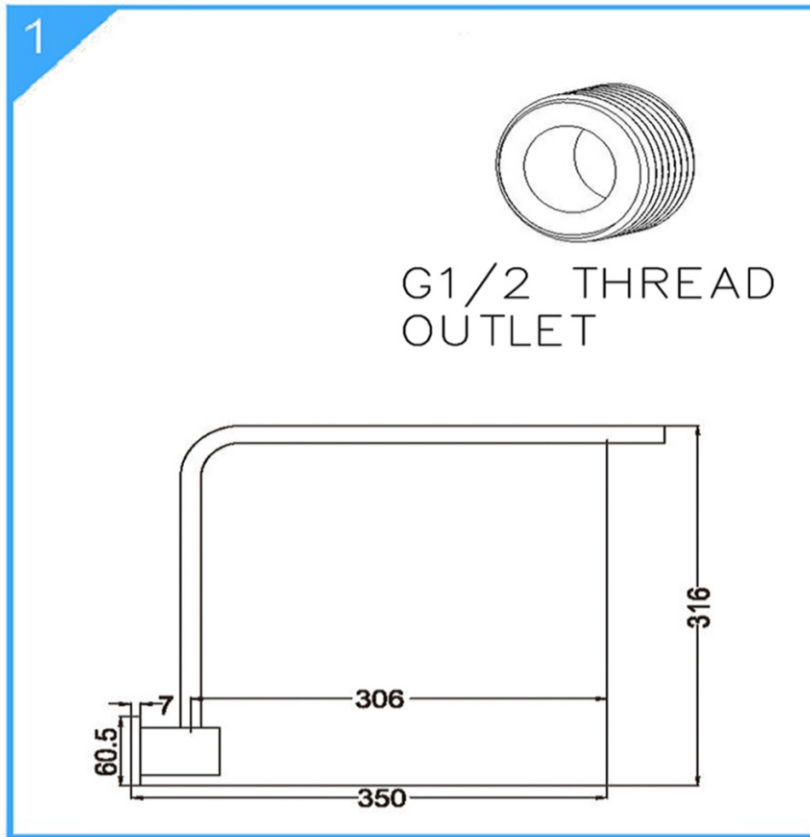

Square Swivel Shower Arm

Nero

Versions:202401

Drawing

Specifications

Temperature Rating

Min 1°C-Max 75°C

Pressure Rating

Min 150kpa - Max 500kpa

Packaging Includes

1x Shower Arm

Finish & SKU

● Chrome
NR505CH

● Gun Metal
NR505GM

● Brushed Nickel
NR505BN

● Matte Black
NR505MB

● Brushed Gold
NR505BG

*Dimensions are nominal measurements only.

INSTALLATION

Nero

info@nerotapware.com.au
nerotapware.com.au

11-13 Buontempo Road
Carrum Downs Vic 3201