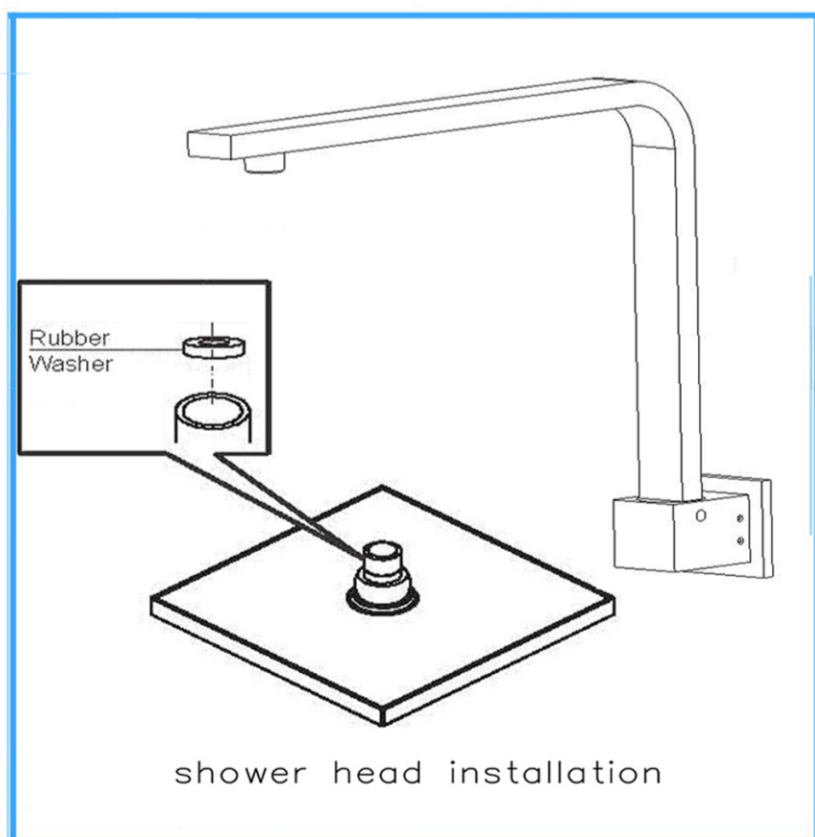

Square Swivel Shower Arm

Nero

Versions:202401

Drawing

Specifications

Temperature Rating

Min 1°C-Max 75°C

Pressure Rating

Min 150kpa - Max 500kpa

Packaging Includes

1x Shower Arm

Finish & SKU

● Chrome
NR505CH

● Gun Metal
NR505GM

● Brushed Nickel
NR505BN

● Matte Black
NR505MB

● Brushed Gold
NR505BG

*Dimensions are nominal measurements only.

INSTALLATION

Nero

info@nerotapware.com.au
nerotapware.com.au

11-13 Buontempo Road
Carrum Downs Vic 3201