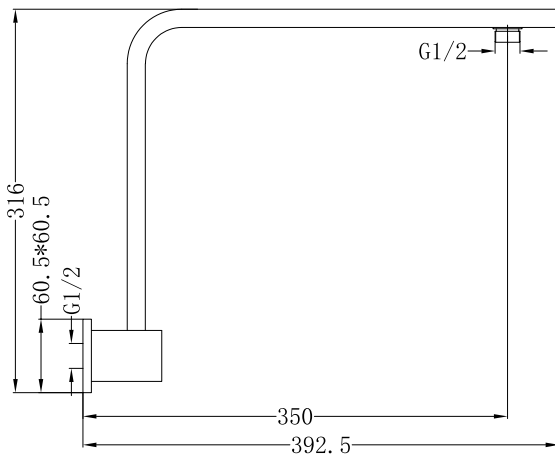

Square Swivel Shower Arm

Nero

Versions:202401

Drawing

Specifications

Temperature Rating

Min 1°C-Max 75°C

Pressure Rating

Min 150kpa - Max 500kpa

Packaging Includes

1x Shower Arm

Finish & SKU

● Chrome
NR505CH

● Gun Metal
NR505GM

● Brushed Nickel
NR505BN

● Matte Black
NR505MB

● Brushed Gold
NR505BG

*Dimensions are nominal measurements only.

INSTALLATION

Nero

info@nerotapware.com.au
nerotapware.com.au

11-13 Buontempo Road
Carrum Downs Vic 3201