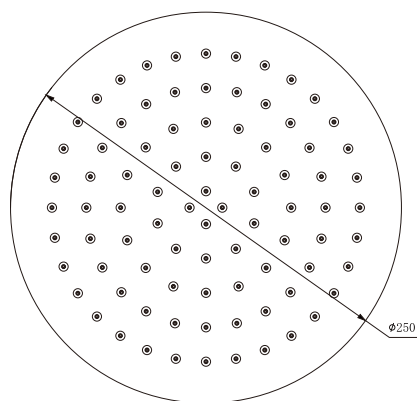

# 250mm Round Stainless Steel Shower Head 4 Star Rating

## Drawing