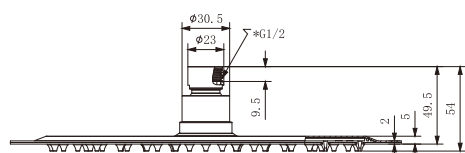

Drawing

Specifications

SKU
NR507036
Watermark License
WM-060093

Packaging Includes

1x shower head

Finish

Chrome NR507036CH	Gun Metal NR507036GM	Brushed Nickel NR507036BN
Matte Black NR507036MB	Brushed Gold NR507036BG	

*Dimensions are nominal measurements only.