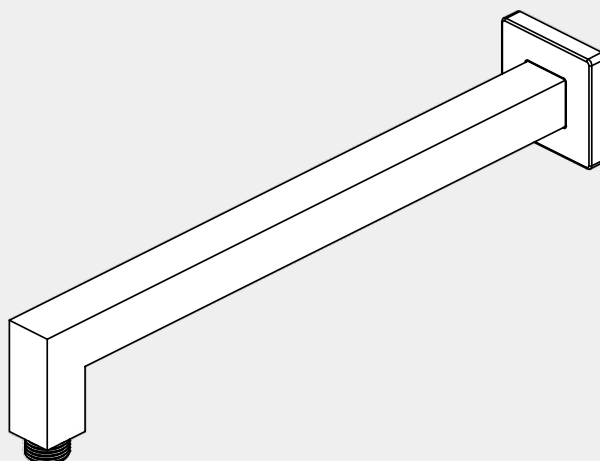

Square Shower Arm

Nero

Versions:202401