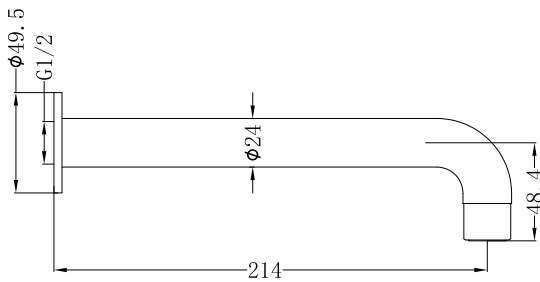

Dolce Basin/Bath Spout Only 215mm

Nero

Versions:202311

Drawing

Specifications

SKU

NR250803200

Watermark License

WM-060073

Temperature Rating

Min 1°C-Max 75°C

Pressure Rating

Min 150kpa - Max 500kpa

Finish

- | | | |
|--|---|---|
|  Chrome
NR250803200CH |  Gun Metal
NR250803200GM |  Brushed Nickel
NR250803200BN |
|  Matte Black
NR250803200MB |  Brushed Gold
NR250803200BG | |

Packaging Includes

- 1x Spout
- 1x Plate
- 1x Accessory Pouch

*Dimensions are nominal measurements only.

Nero

info@nerotapware.com.au
nerotapware.com.au

11-13 Buontempo Road
Carrum Downs Vic 3201