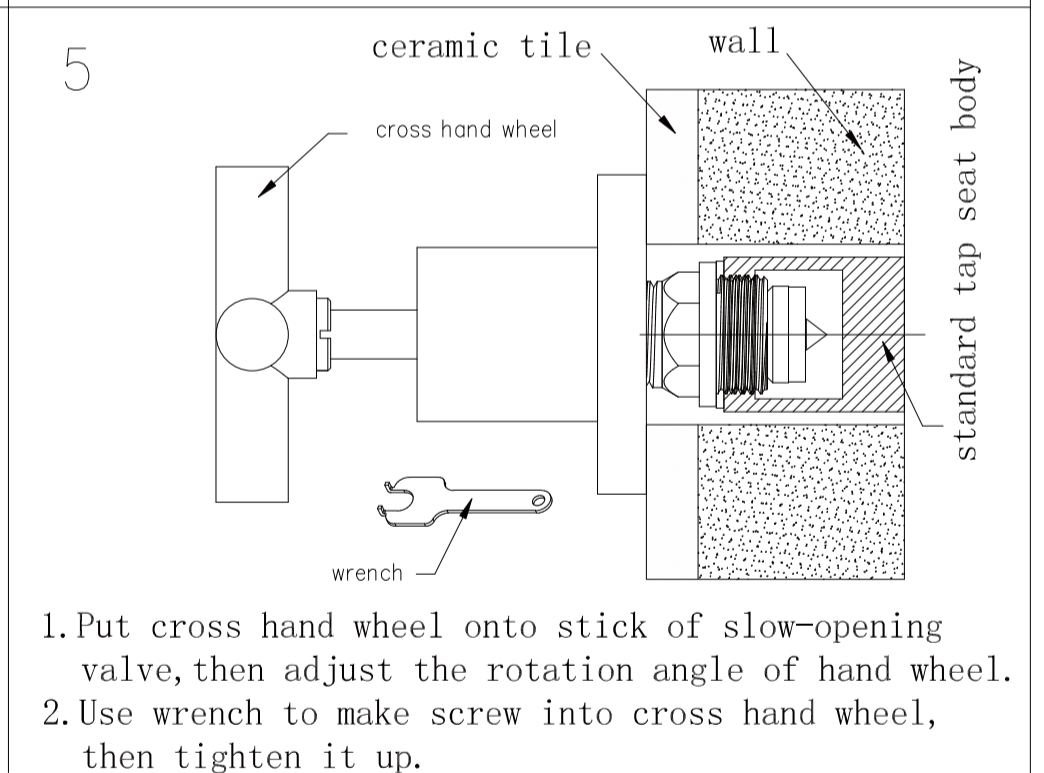

Min 1°C - Max 75°C

Pressure Rating

Min 150kpa - Max 500kpa

Packaging Includes

1x Spout
2x Hand Wheels

Finish & SKU

Matte Black
NR201607aMB

Brushed Gold
NR201607aBG

*Dimensions are nominal measurements only.

Nero

info@nerotapware.com.au
nerotapware.com.au

11-13 Buontempo Road
Carrum Downs Vic 3201