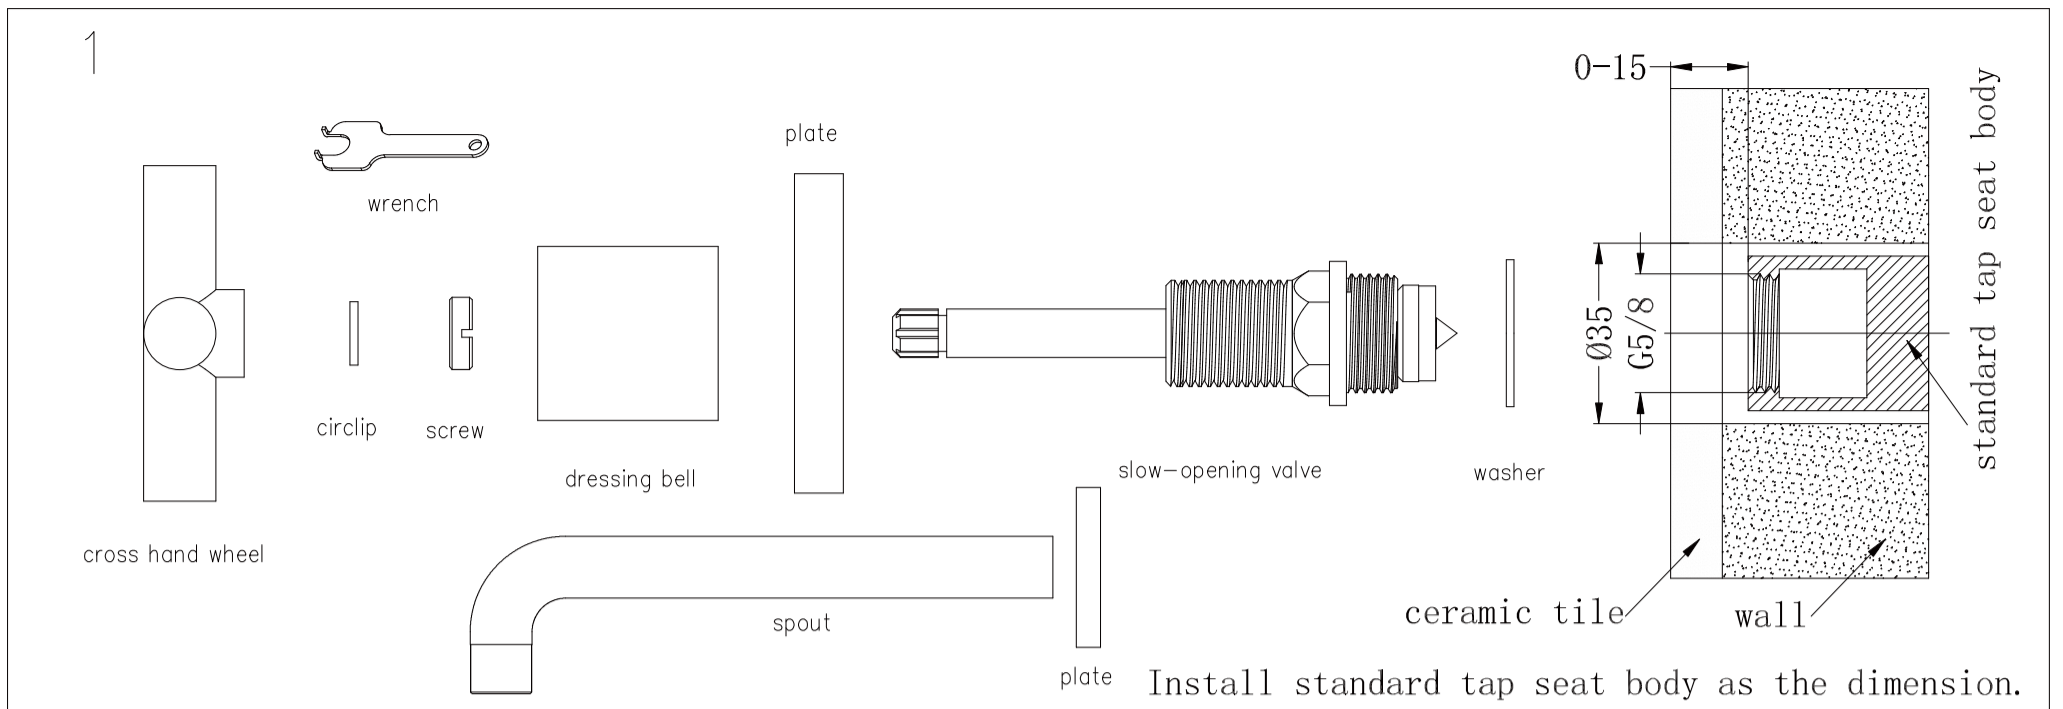

Min 1°C - Max 75°C

Pressure Rating

Min 150kpa - Max 500kpa

Packaging Includes

1x Spout
2x Hand Wheels

Finish & SKU

Matte Black
NR201607aMB

Brushed Gold
NR201607aBG

*Dimensions are nominal measurements only.

Nero

info@nerotapware.com.au
nerotapware.com.au

11-13 Buontempo Road
Carrum Downs Vic 3201