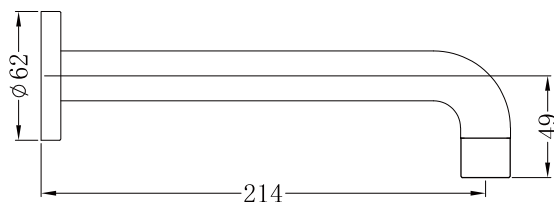

X Plus Wall Basin Set 215mm

Nero

Versions:202401

Top/Back

Specifications

Watermark License

WM-060073

Temperature Rating

Min 1°C - Max 75°C

Pressure Rating

Min 150kpa - Max 500kpa

Packaging Includes

1x Spout
2x Hand Wheels

Finish & SKU

Matte Black
NR201607aMB

Brushed Gold
NR201607aBG

*Dimensions are nominal measurements only.

Nero

info@nerotapware.com.au
nerotapware.com.au

11-13 Buontempo Road
Carrum Downs Vic 3201