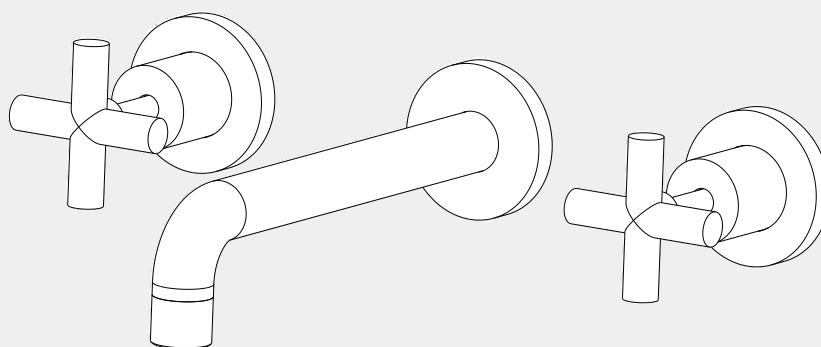

X Plus Wall Basin Set 215mm

Nero

Versions:202401

Top/Back

Specifications

Watermark License

WM-060073

Temperature Rating

Min 1°C - Max 75°C

Pressure Rating

Min 150kpa - Max 500kpa

Packaging Includes

1x Spout
2x Hand Wheels

Finish & SKU

Matte Black
NR201607aMB

Brushed Gold
NR201607aBG

*Dimensions are nominal measurements only.

Nero

info@nerotapware.com.au
nerotapware.com.au

11-13 Buontempo Road
Carrum Downs Vic 3201