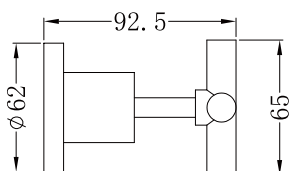

X Plus Wall Basin Set 215mm

Nero

Versions:202401

Top/Back

Specifications

Watermark License

WM-060073

Temperature Rating

Min 1°C - Max 75°C

Pressure Rating

Min 150kpa - Max 500kpa

Packaging Includes

1x Spout
2x Hand Wheels

Finish & SKU

Matte Black
NR201607aMB

Brushed Gold
NR201607aBG

*Dimensions are nominal measurements only.

Nero

info@nerotapware.com.au
nerotapware.com.au

11-13 Buontempo Road
Carrum Downs Vic 3201