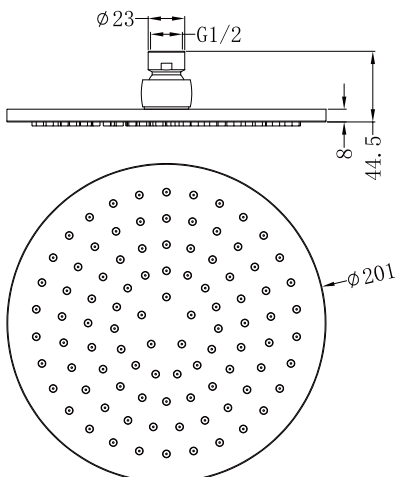

# 200mm Round Shower Head

## Drawing