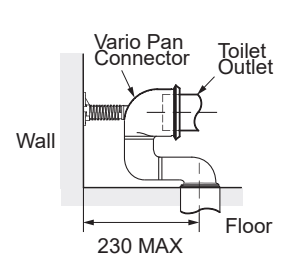

**S - Trap installation**

Standard Vario pan connector  
Set out: 95 - 190mm.

**P - Trap installation**

Set out: 185mm.

**Water Inlet**

Top left rear entry or right / left pan side entry.

**WELS Rating**

4 star - 3.5L av. flush.

Rough In

All measurements shown are in millimetres.  
Sizes are approximate.

Vario Standard Pan Connector  
(SKU#: 1534531)  
S-trap Installation

Minimum set out

Maximum set out

Vario Long Adjustable Pan Connector \*  
(SKU#: 77837A-NA)

Minimum set out

Maximum set out

\* Vario long adjustable pan connector not supplied.