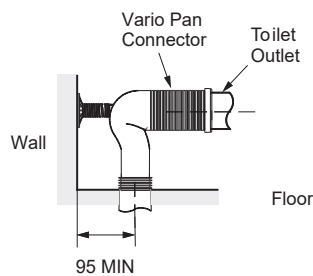

**S - Trap installation**

Standard Vario pan connector  
Set out: 95 - 190mm.

**P - Trap installation**

Set out: 185mm.

**Water Inlet**

Top left rear entry or right / left pan side entry.

**WELS Rating**

4 star - 3.5L av. flush.

Product SKU#	Product Description
31256A-0	Sierra Toilet Suite with Low Profile Seat - Care
32352A-0	Sierra Toilet Suite with Wrap Seat - Care
34573A-0	Sierra Toilet Suite with Low Profile Seat
34574A-0	Sierra Toilet Suite with Wrap Seat

Rough In

All measurements shown are in millimetres.  
Sizes are approximate.

Vario Standard Pan Connector  
(SKU#: 1534531)  
S-trap Installation

Minimum set out

Maximum set out

Vario Long Adjustable Pan Connector \*  
(SKU#: 77837A-NA)

Minimum set out

Maximum set out

\* Vario long adjustable pan connector not supplied.