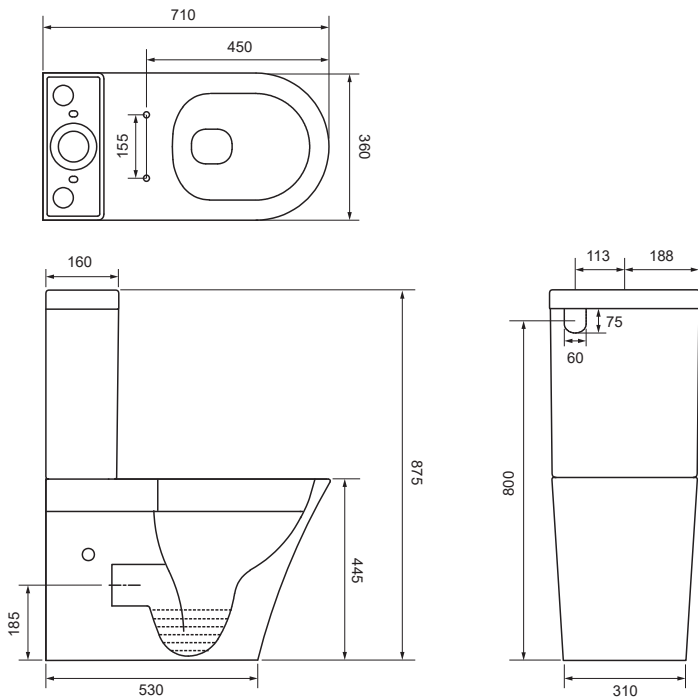

Sierra® Raised Height / Back-To-Wall Toilet Suite

**Colour/Finish**  
**Material**

White.  
Vitreous China, UF Seat.

**Included Components**

Sierra toilet cistern 4.5/3L.  
Sierra rimless raised height toilet pan, P trap.  
Sierra toilet seat.  
Vario pan connector for S trap.  
Fill valves & flush valve.  
Mounting kitsets.

**S - Trap installation**

Standard Vario pan connector  
Set out: 95 - 190mm.

**P - Trap installation**

Set out: 185mm.

**Water Inlet**

Top left rear entry or right / left pan side entry.

**WELS Rating**

4 star - 3.5L av. flush.

Rough In

All measurements shown are in millimetres.  
Sizes are approximate.

Vario Standard Pan Connector  
(SKU#: 1534531)  
S-trap Installation

Minimum set out

Maximum set out

Vario Long Adjustable Pan Connector \*  
(SKU#: 77837A-NA)

Minimum set out

Maximum set out

\* Vario long adjustable pan connector not supplied.