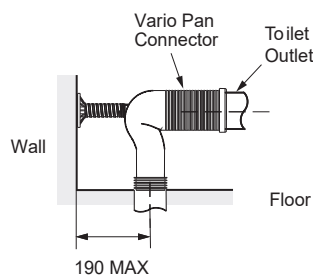

**S - Trap installation**

Standard Vario pan connector  
Set out: 95 - 190mm.

**P - Trap installation**

Set out: 185mm.

**Water Inlet**

Top left rear entry or right / left pan side entry.

**WELS Rating**

4 star - 3.5L av. flush.

Rough In

All measurements shown are in millimetres.  
Sizes are approximate.

Vario Standard Pan Connector  
(SKU#: 1534531)  
S-trap Installation

Minimum set out

Maximum set out

Vario Long Adjustable Pan Connector \*  
(SKU#: 77837A-NA)

Minimum set out

Maximum set out

\* Vario long adjustable pan connector not supplied.