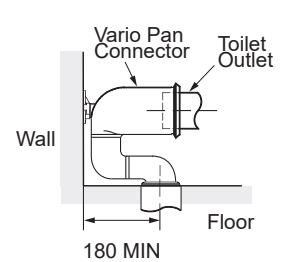

**S - Trap installation**

Standard Vario pan connector  
Set out: 95 - 190mm.

**P - Trap installation**

Set out: 185mm.

**Water Inlet**

Top left rear entry or right / left pan side entry.

**WELS Rating**

4 star - 3.5L av. flush.

Product SKU#	Product Description
31256A-0	Sierra Toilet Suite with Low Profile Seat - Care
32352A-0	Sierra Toilet Suite with Wrap Seat - Care
34573A-0	Sierra Toilet Suite with Low Profile Seat
34574A-0	Sierra Toilet Suite with Wrap Seat

Rough In

All measurements shown are in millimetres.  
Sizes are approximate.

Vario Standard Pan Connector  
(SKU#: 1534531)  
S-trap Installation

Minimum set out

Maximum set out

Vario Long Adjustable Pan Connector \*  
(SKU#: 77837A-NA)

Minimum set out

Maximum set out

\* Vario long adjustable pan connector not supplied.