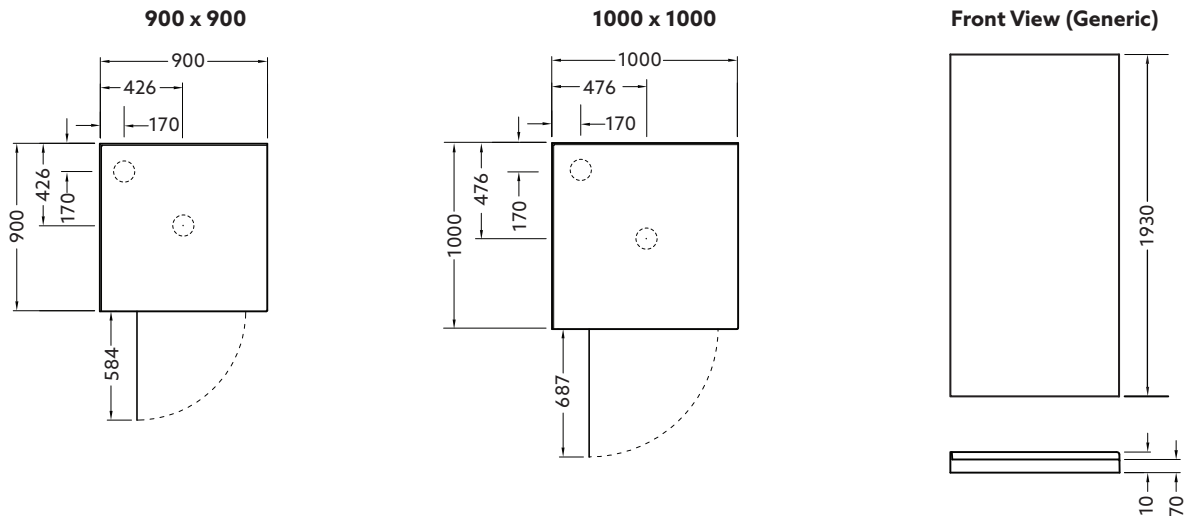

SHOWER ENCLOSURES

Ruby II Square Corner Shower with Low Profile Tray - 900X900mm, 1000X1000mm

The Ruby II Square Corner Shower is available in a range of sizes and wall options, with a choice of metallic or white frame finishes. The enclosure features a fully reversible door with 6mm toughened safety glass, protected by Englefield CleanLess® glass treatment. The Quick-Fit low profile tray features an ultra high 40mm upstand to enhance watertightness for long lasting performance.

Shower Options

Frame: White, Metallic.
Size: 900x900mm, 1000x1000mm.
Wall: Flat, Side Recessed or Corner Contour Plus (4 shelves).
Tray: Centre waste position.
Height: 2000mm (1930mm without tray).

Material/Finish

Frame - Powder coated aluminium (white).
 - Anodised aluminium (metallic).
 Wall - 2mm Duracryl acrylic.
 Tray - fibreglass reinforced acrylic.
 Glass door - 6mm toughened safety glass.
 (AS/NZS 2208 compliant) with Englefield CleanLess® glass treatment.

Note: Tapware and accessories illustrated in photography are not included

Product Codes

900 x 900mm	White Frame		Metallic Frame	
	Centre Waste	Rear Waste	Centre Waste	Rear Waste
Flat Wall	702313A-CFW-0	702313A-RFW-0	702313A-CFW-SHP	702313A-RFW-SHP
Corner Contour Plus Wall (Four Shelves wall)	702313A-CCW-0	702313A-RCW-0	702313A-CCW-SHP	702313A-RCW-SHP
Side Recessed Wall †	702313A-CRW-0	702313A-RCW-0	702313A-CRW-SHP	702313A-RRW-SHP