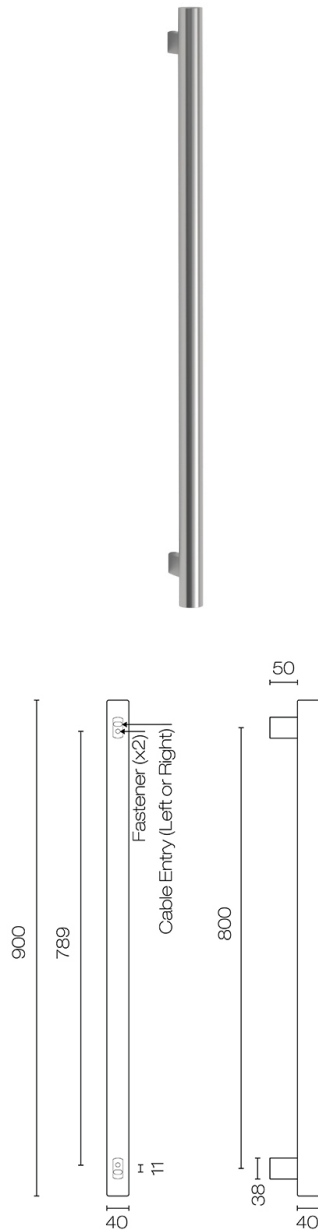

Grab 90 Vertical Heated Towel Rail

Code: TRH6.90

Brand	Avenir
Origin	Australia
Finish	Mirror polished
Installation	Wall mount
IP Rating	IPX5
Watts / Voltage	24W / 24V
Wet Area Suitable	Yes
Width (mm)	40
Depth (mm)	90
Height (mm)	900
Warranty	10 Years
Material	Stainless Steel
Approx Lead Time	3-4 weeks may apply for some finishes. Please enquire for accurate lead time.
Notes	Requires 24V/100VA Transformer (Code: TRTR100-24V) Max 3 rails per transformer or 24V/200VA Transformer (Code: TRTR200-24V) Max 6 rails per transformer
Other Information	Optional Timer available. Concealed wiring through either leg. Includes MDF mounting template & drill bits. Replaceable heating elements. Can be installed vertical or horizontal

Scan to View
Product Online