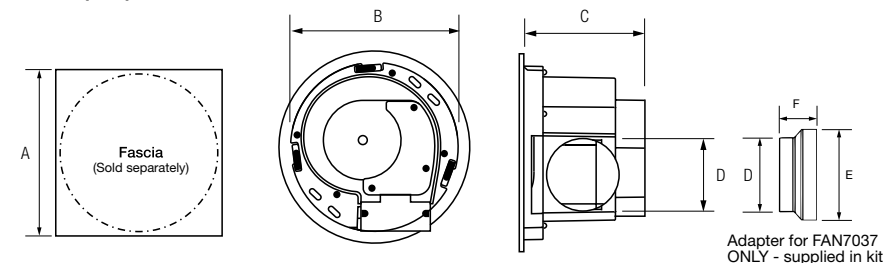

- 3 speed wireless wall controller included
- EC Contour Bathroom (FAN7037 only) with adapter to 125mm from 100mm fan spigot - supplied in kit
- Integrated backdraught shutter
- Deep spigot for easy duct connection
- Swing-out arms for easy installation

Ceiling Extraction Fans – Centrifugal

DIMENSIONS (mm)

Model	A (fascia size)	B (cut-out size)	C	D	E x F
Bathroom	197	296	328	150	Ø123 x 50
High Steam Area	197	296	326	150	-

Technical

Model	Bathroom	High Steam Area
Supply	220-240V~50Hz	
Max. Operating Temp	40°C	
Tri-Colour LED Fascia - Round (W)	11	16
(Im)	932 / 1054 / 1046	1294 / 1446 / 1443
(K)	3000K / 4000K / 6000K	3000K / 4000K / 6000K
Tri-Colour LED Fascia - Square (W)	12	15
(Im)	1112 / 1197 / 1224	1488 / 1601 / 1641
(K)	3000K / 4000K / 6000K	3000K / 4000K / 6000K
IP Rating	IPX4	