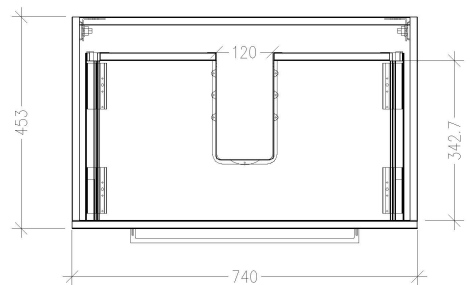

### Features

- Wall Hung
- 1 Drawer
- Single Basin
- Laminate Woodgrain & Solid Colours on MR Board
- Dimensions: H420 x W750 x D465

### Technical Details

Note: All measurements shown are in millimetres. Sizes are nominal.

FRONT VIEW

SIDE VIEW

TOP VIEW