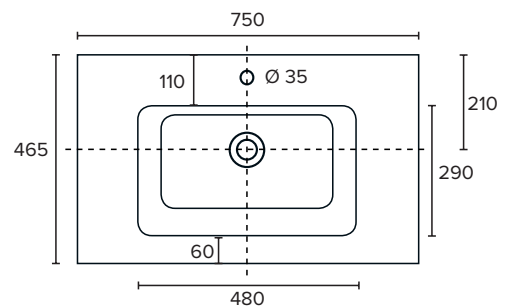

### Technical Details

Note: All measurements shown are in millimetres. Sizes are nominal.

FRONT VIEW

SIDE VIEW

TOP VIEW

### Ari

StoneCast with overflow  
Gloss White - VA

W750 x D465 x H50

requires a Ø32mm waste