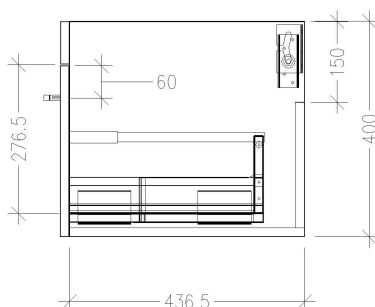

### Features

- Wall Hung
- 1 Drawer
- Single Basin
- Laminate Woodgrain & Solid Colours on MR Board
- Dimensions: H420 x W750 x D465

### Technical Details

Note: All measurements shown are in millimetres. Sizes are nominal.

FRONT VIEW

SIDE VIEW

TOP VIEW