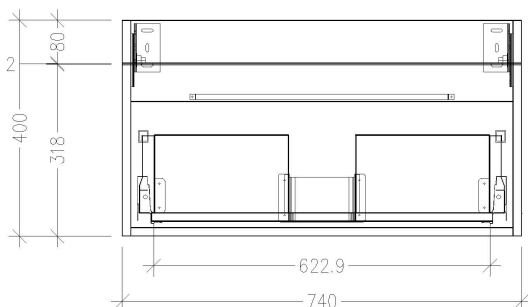

### Features

- Wall Hung
- 1 Drawer
- Single Basin
- Laminate Woodgrain & Solid Colours on MR Board
- Dimensions: H420 x W750 x D465

### Technical Details

Note: All measurements shown are in millimetres. Sizes are nominal.

FRONT VIEW

SIDE VIEW

TOP VIEW