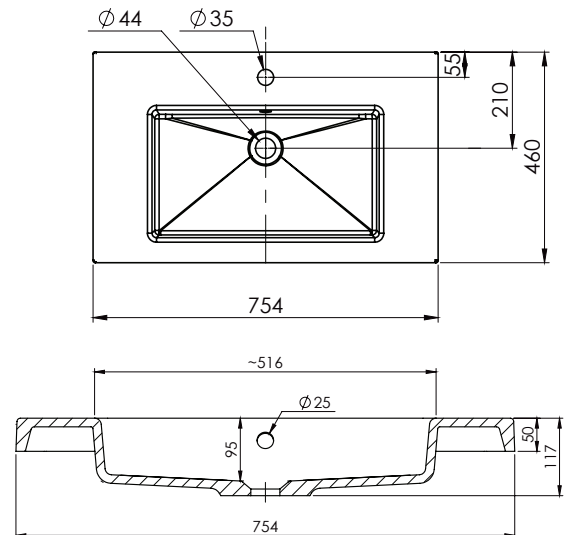

### Technical Details

Note: All measurements shown are in millimetres. Sizes are nominal.

FRONT VIEW

SIDE VIEW

TOP VIEW

### Via

StoneCast with overflow  
Gloss White - VIA  
Matte White - VIAMW

W750 x D460 x H20

### Ari

StoneCast with overflow  
Gloss White - VA

W750 x D465 x H50

requires a Ø32mm waste