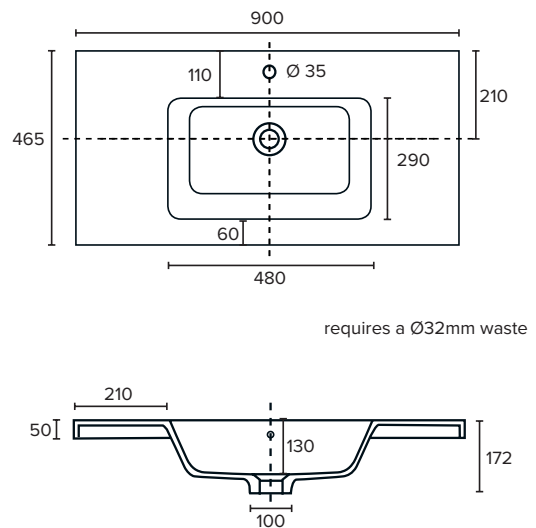

Ari

StoneCast with overflow
Gloss White - VA

W900 x D465 x H50