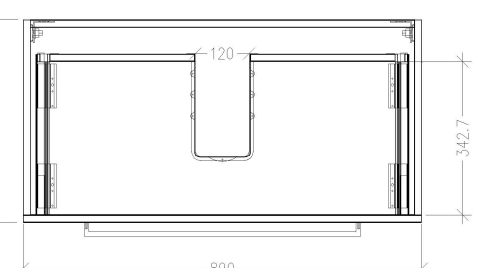

### Features

- Wall Hung
- 1 Drawer
- Single Basin
- Laminate Woodgrain & Solid Colours on MR Board
- Dimensions: H420 x W900 x D465

### Technical Details

Note: All measurements shown are in millimetres. Sizes are nominal.

FRONT VIEW

SIDE VIEW

TOP VIEW