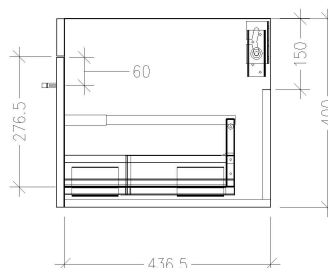

### Features

- Wall Hung
- 1 Drawer
- Single Basin
- Laminate Woodgrain & Solid Colours on MR Board
- Dimensions: H420 x W900 x D465

### Technical Details

Note: All measurements shown are in millimetres. Sizes are nominal.

FRONT VIEW

SIDE VIEW

TOP VIEW