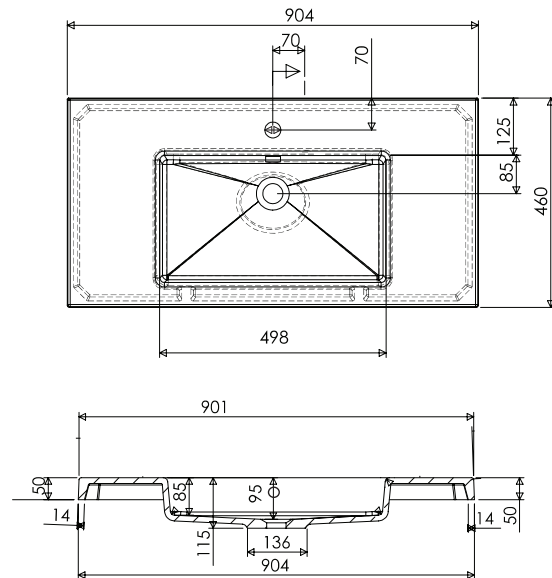

Ponti

StoneCast with overflow
Gloss White - PO

W904 x D460 x H50