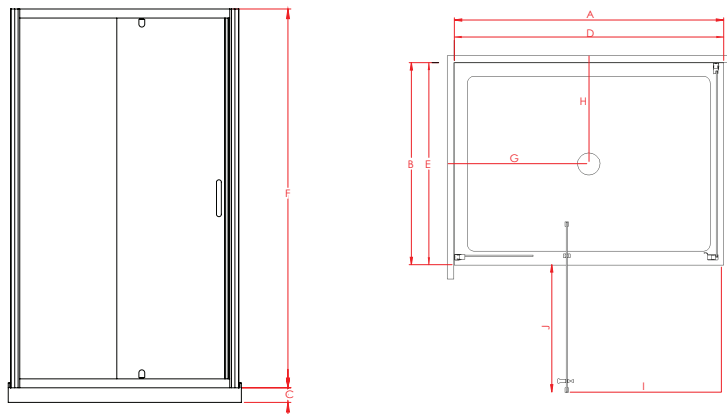

BRIGHTON

2-SIDED

Enhance your Kiwi bathroom with the Raymor Brighton Shower. Featuring EnduroShield pre-coated glass for superb resistance against staining, build-up, and etching from soap scum, limescale, dirt, grime, salt, and chlorine spray. This shower boasts a 1950mm high screen, 6mm toughened safety glass, and a stainless-steel pivot block for durability.

1200x900mm Flat Liner LH **SKU: 822522**
Black

Features & Benefits

- 6mm Safety Glass (AS/NZS 2208)
- Chrome, White or Black Frame Available
- Pre-coated with Enduroshield for easy cleaning
- 1950mm High Door and Returns
- 65mm High Profile Acrylic Tray with Offset Waste Options Available
- Flat, Side or Corner Mould Liner Options

SPECIFICATIONS

DOOR x RETURN	TRAY			DOOR SET*			WASTE		OPENING DOOR	
	A	B	C	D (± 6)	E (± 6)	F	G	H	I	J
1200x900mm	1200	900	65	1165	865	1950	450	600	605	575