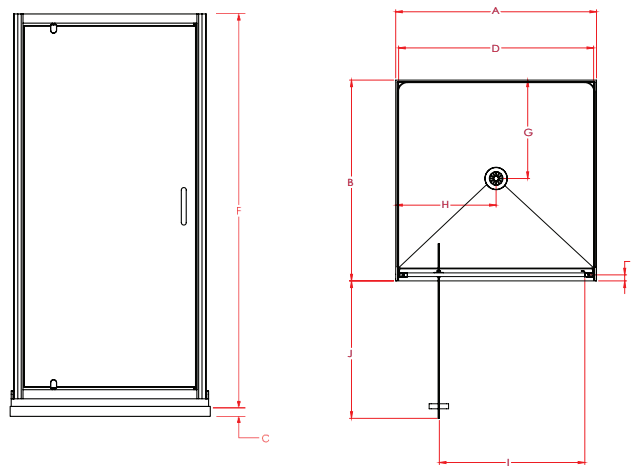

1000x1000mm Flat Liner  
Black

SKU: 822519

#### Features & Benefits

- 6mm Safety Glass (AS/NZS 2208)
- Chrome, White or Black Frame Available
- Pre-coated with Enduroshield for easy cleaning
- 1950mm High Door and Returns
- 65mm High Profile Acrylic Tray
- Flat, Side or Corner Mould Liner Options

#### SPECIFICATIONS

DOOR x RETURN	TRAY			DOOR SET*			WASTE		OPENING DOOR	
	A	B	C	D (± 6)	E (± 6)	F	G	H	I	J
1000x1000mm	1000	1000	65	975	30	1950	500	500	710	685